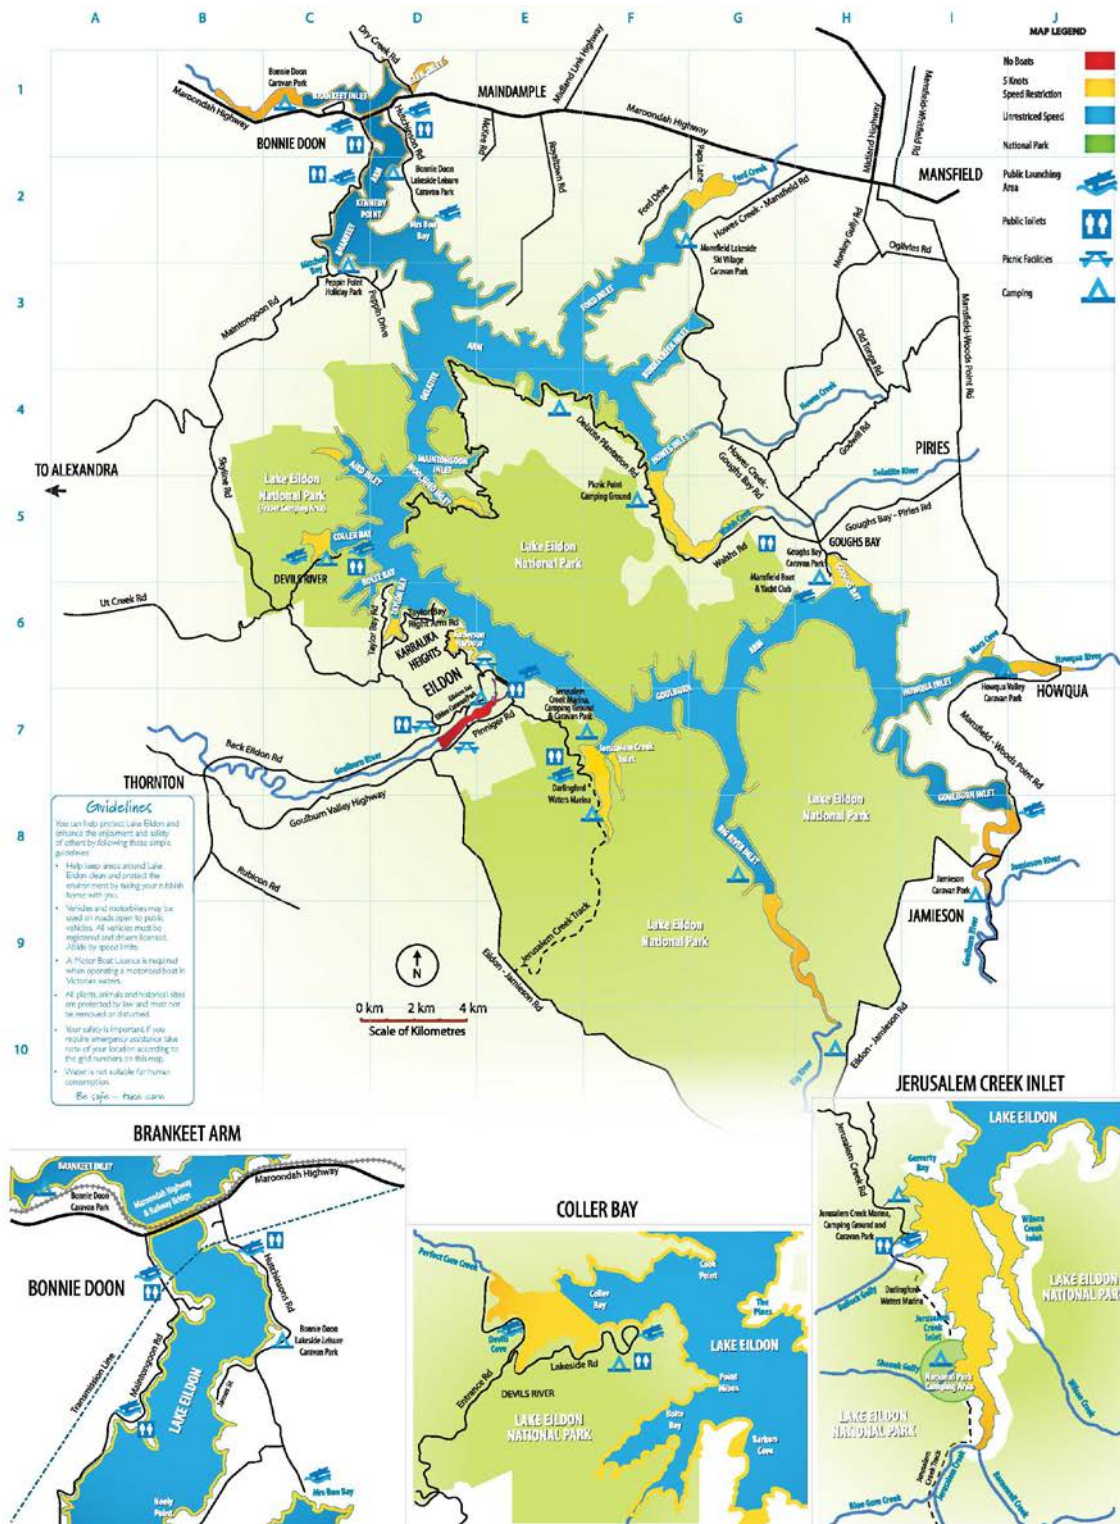

Site Map

Lake Eildon

Use the guide below to indicate where at Lake Eildon you are proposing to hold your event.

GUIDE ONLY

Site Plan

Sketch your site plan in the space provided below. Include any temporary structures, car parking, amenities and areas which the public may be restricted from.