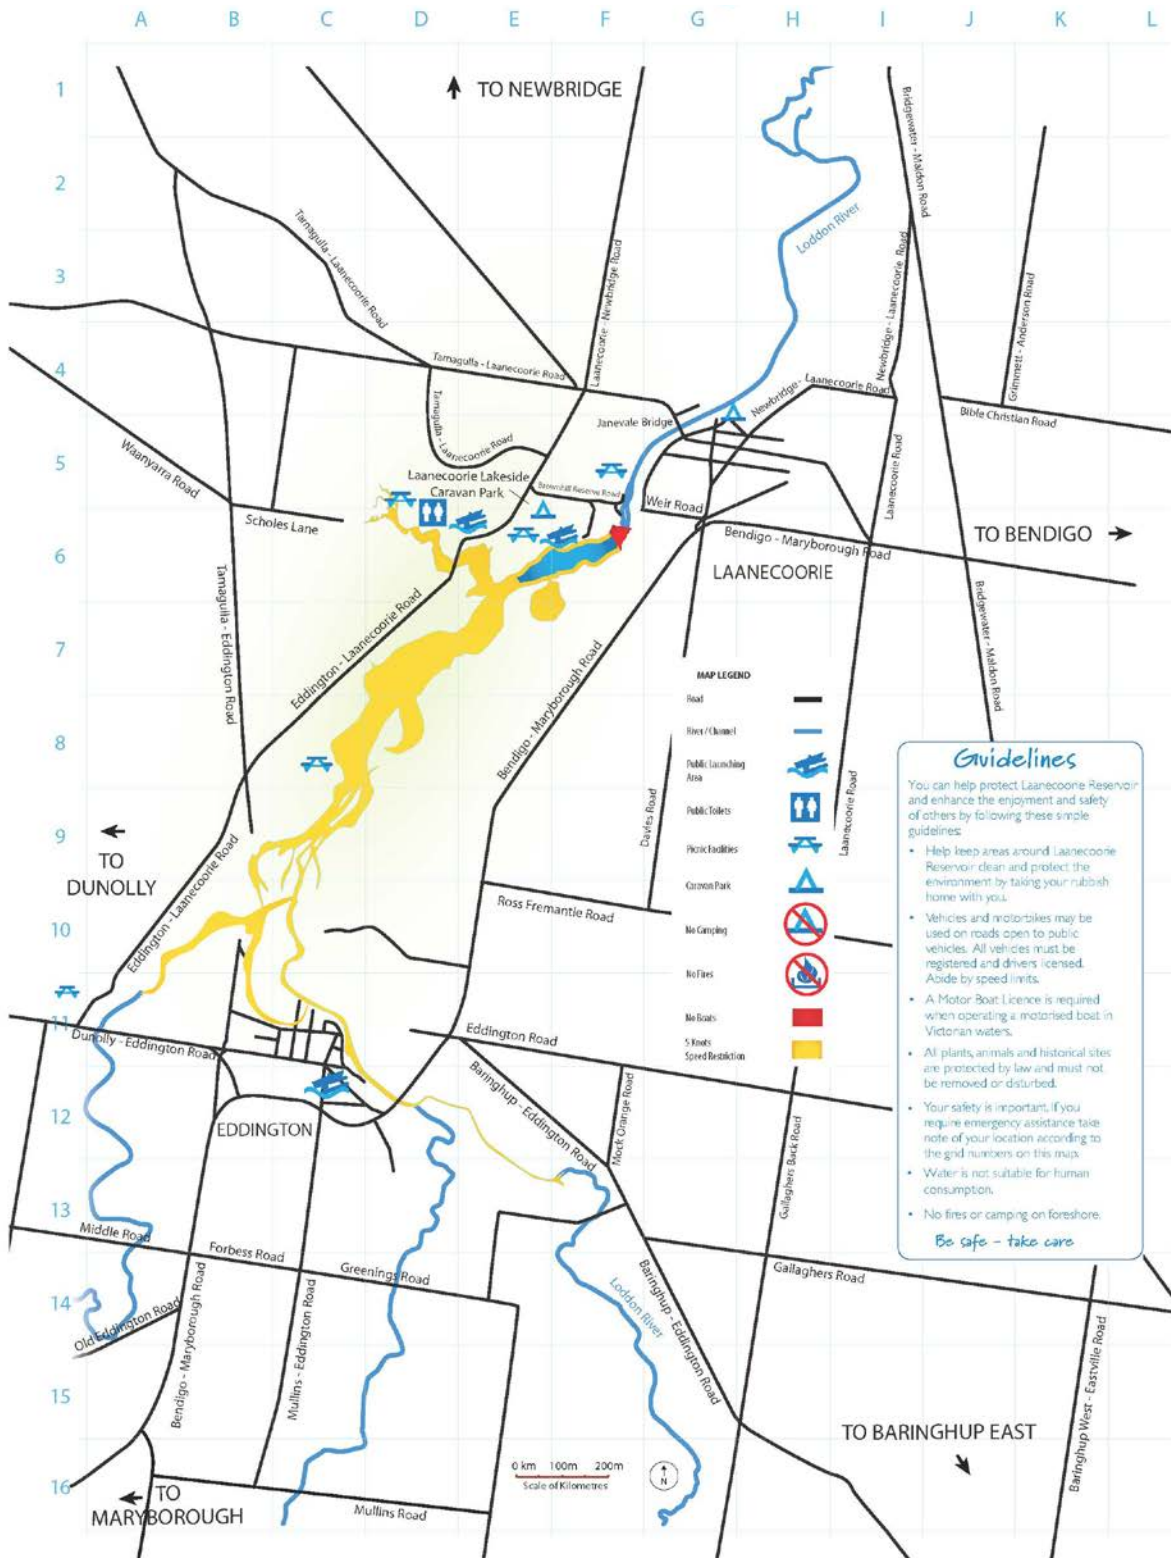

# Site Map

## Laanecoorie Reservoir

Use the guide below to indicate where at Laanecoorie Reservoir you are proposing to hold your event.

**GUIDE ONLY**

# Site Plan

Sketch your site plan in the space provided below. Include any temporary structures, car parking, amenities and areas which the public may be restricted from.