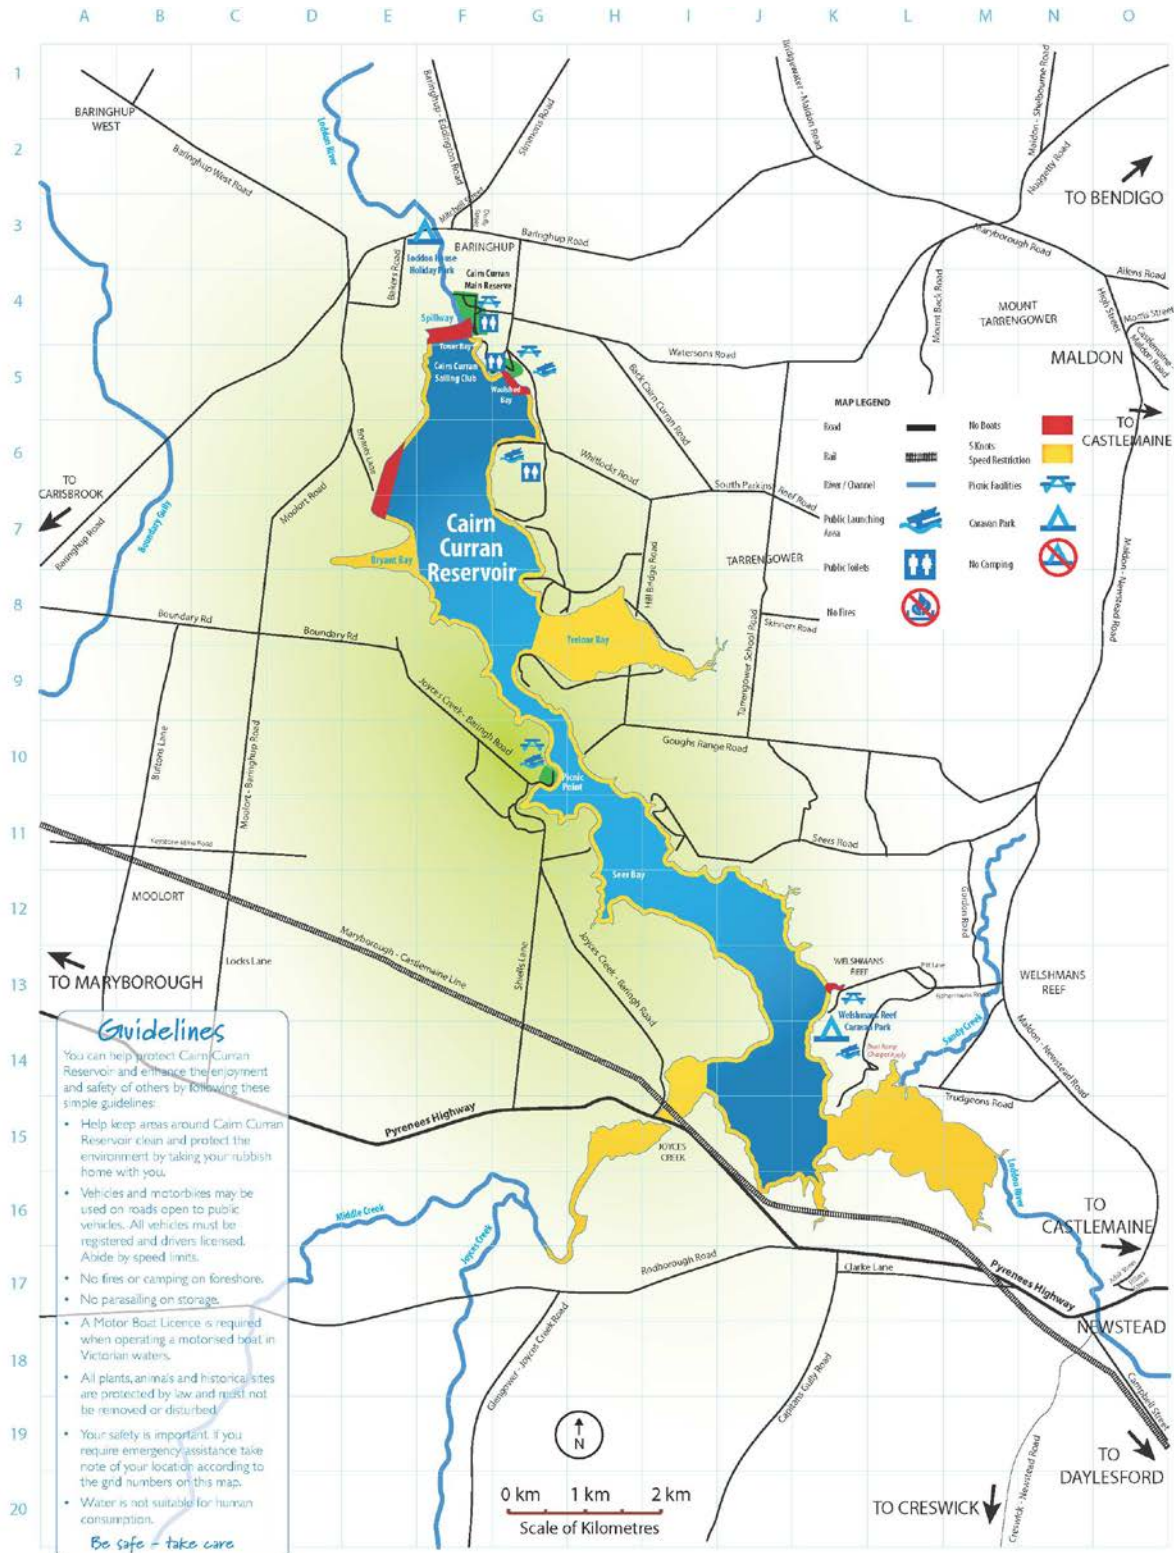

Site Map

GOULBURN-MURRAY
WATER

October 2017

Cairn Curran Reservoir

Use the guide below to indicate where at Cairn Curran Reservoir you are proposing to hold your event.

GUIDE ONLY

Site Plan

Sketch your site plan in the space provided below. Include any temporary structures, car parking, amenities and areas which the public may be restricted from.