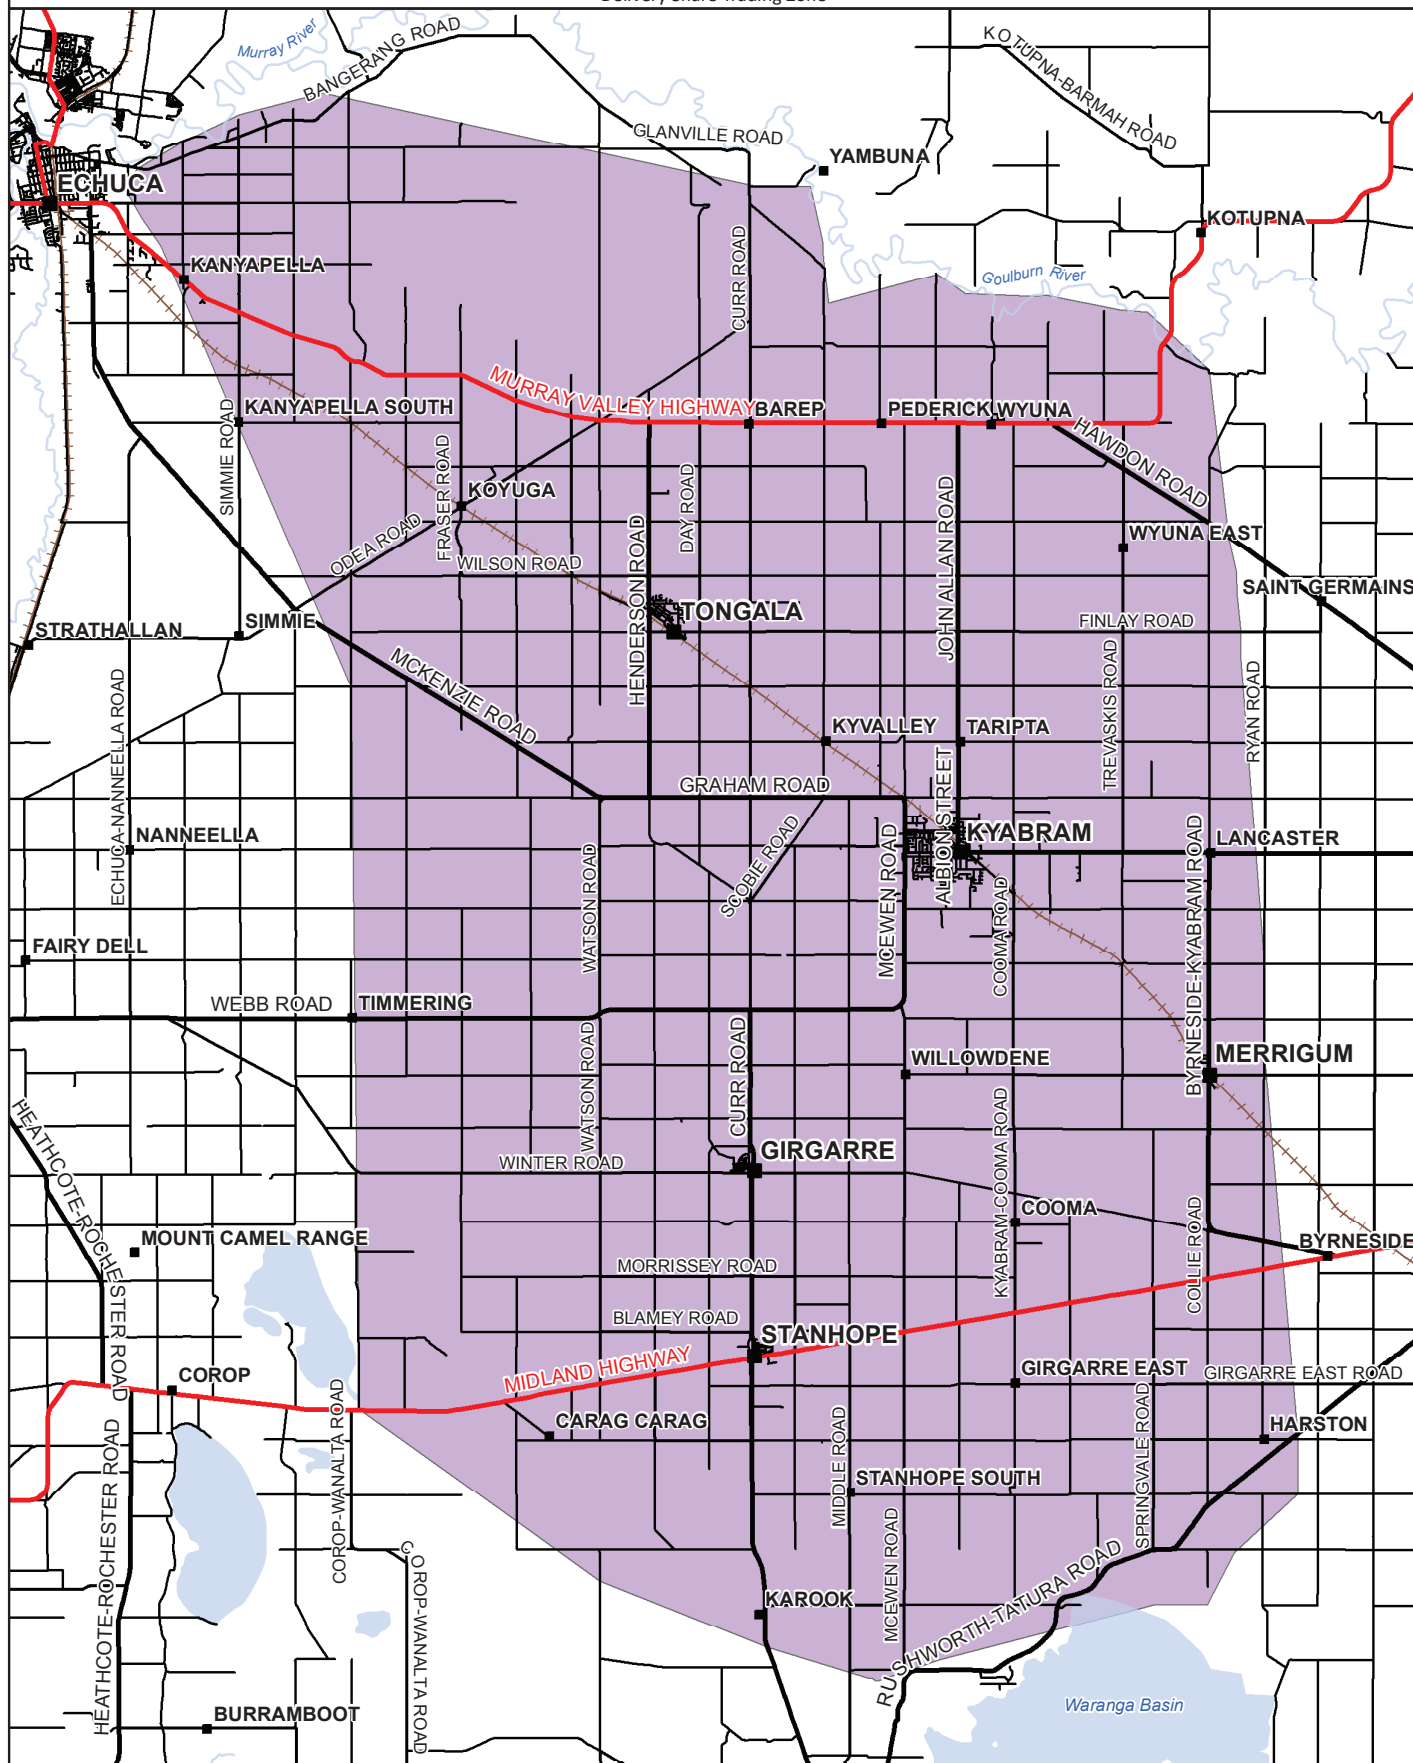

Waranga Basin

Delivery Share Trading Zone

IR95855
 17 Jun 2014
 GOULBURN-MURRAY WATER
 40 CASEY STREET (PO BOX 165)
 TATURA VIC 3616
 Ph (03) 5833 5500 Fax (03) 5824 5827
 gmsupport@gm-water.com.au

Legend

■ Town - Major	— Freeway	— Semi-Major Road	— Waterway
■ Town - Minor	— Highway	— Minor Road	— Reservoir
— Major Road			— Lake

SCALE AT A4 1:210,000

 The content of this product is provided for information purposes only. No claim is made as to the accuracy of authenticity of the content of the product. In no event will G-MW, its agents, instrumentalities and employees be liable for the accuracy of the information contained within this product nor its use of reliance placed on it. The information used within this product is provided on the basis that all persons accessing the information undertake responsibility for assessing the relevance and accuracy of its content.
 Z:\2014_Products\IR95855\IR95855 A4-P Delivery Share Trading Zones Series.mxd