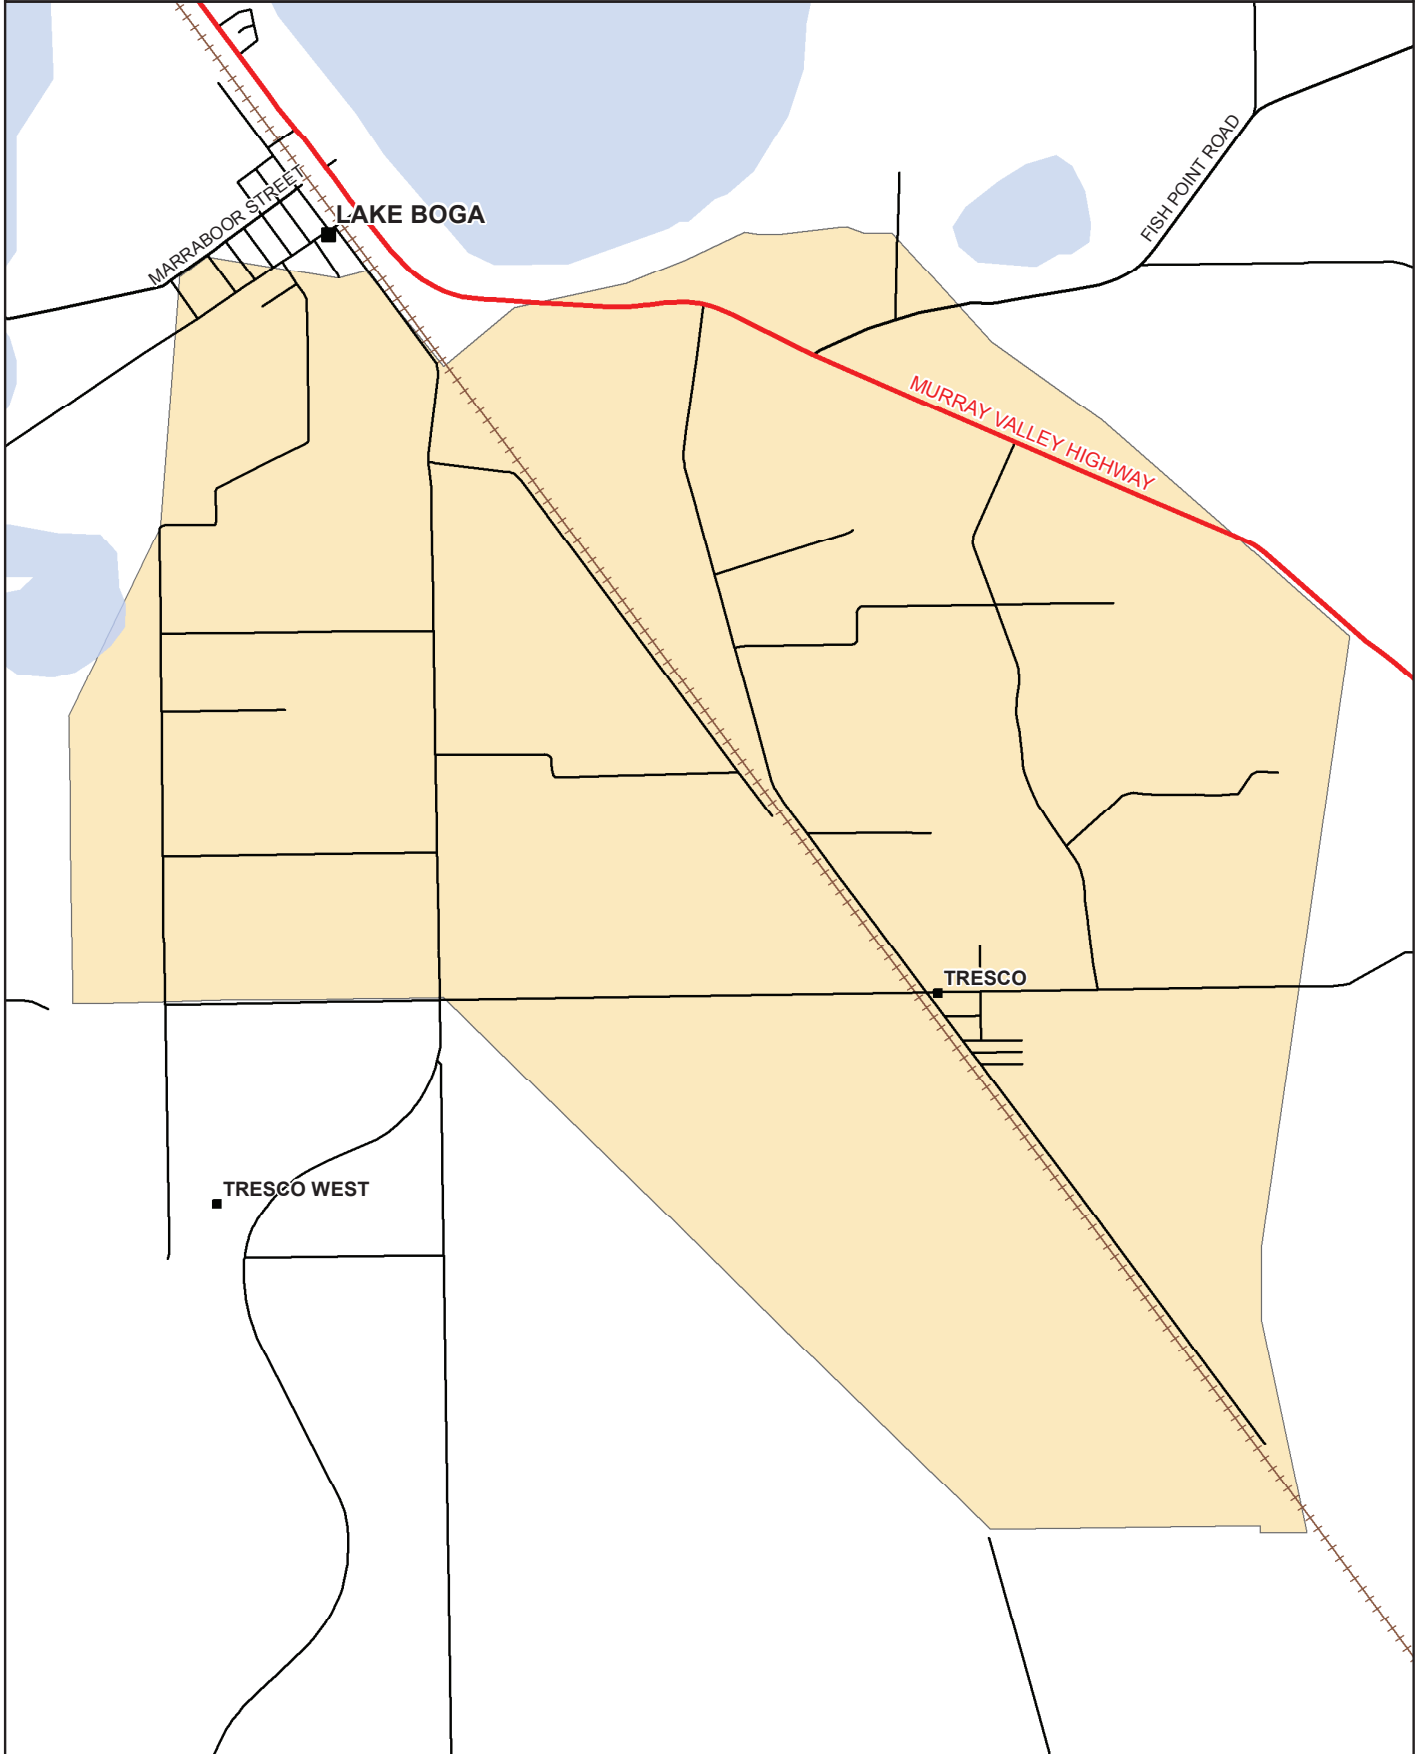

Tresco

Delivery Share Trading Zone

GOLBURN-MURRAY WATER
IR95855
17 Jun 2014
GOULBURN-MURRAY WATER
40 CASEY STREET (PO BOX 165)
TATURA VIC 3616
Ph (03) 5833 5500 Fax (03) 58245827
gisupport@gmwater.com.au

Legend

■ Town - Major	Freeway	Semi-Major Road	Waterway
■ Town - Minor	Highway	Minor Road	Reservoir
	Major Road		Lake