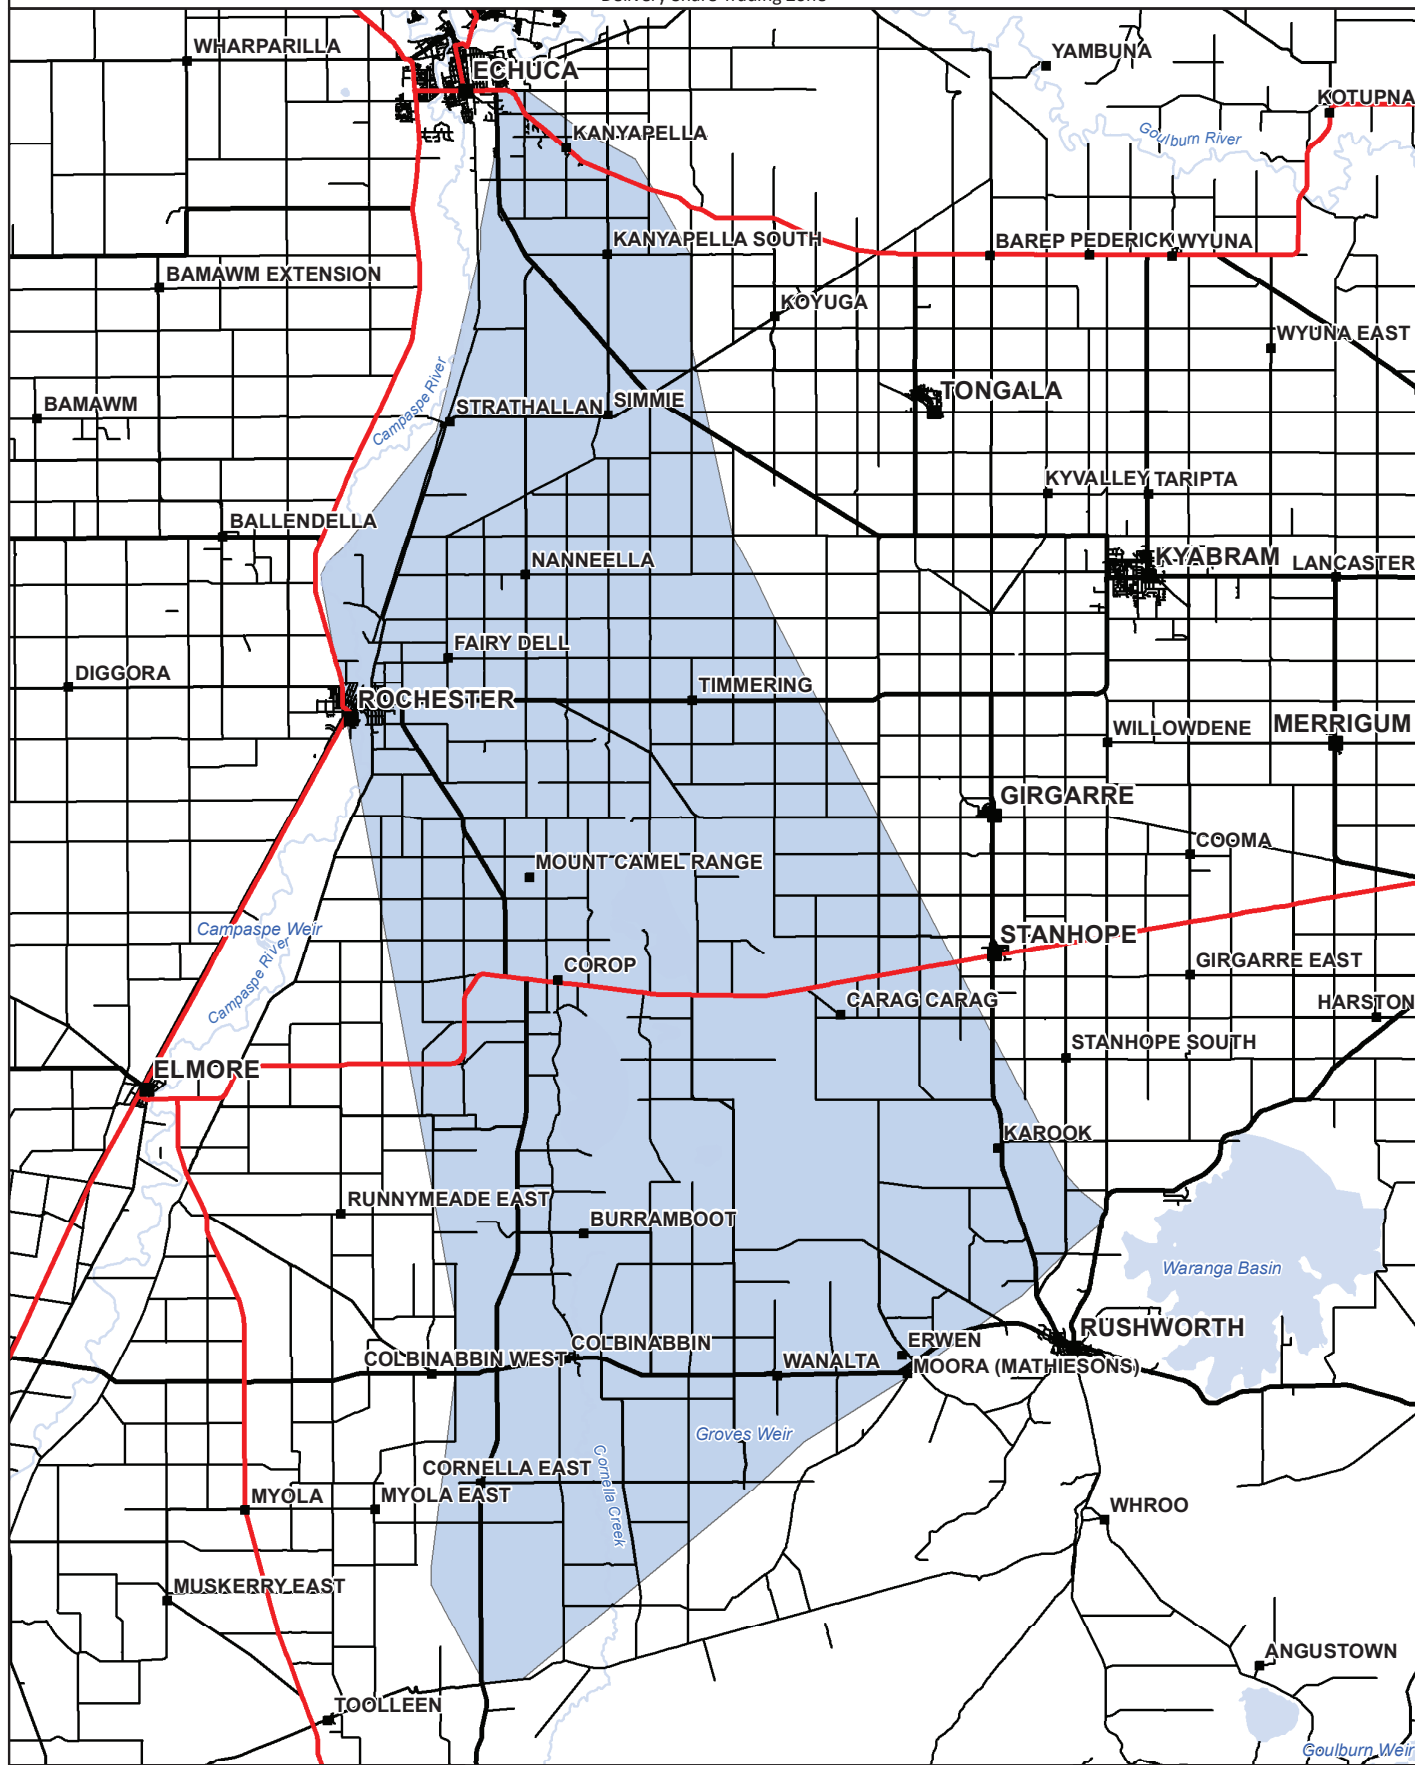

Campaspe River Upstream

Delivery Share Trading Zone

IR95855
 17 Jun 2014
 GOULBURN-MURRAY WATER
 40 CASEY STREET (PO BOX 165)
 TATURA VIC 3616
 Ph (03) 5833 5500 Fax (03) 58245827
 gmsupport@gm-water.com.au

Legend

■ Town - Major	— Freeway	— Semi-Major Road	— Waterway
■ Town - Minor	— Highway	— Minor Road	■ Reservoir
	— Major Road		■ Lake

SCALE AT A4 1:280,000

 0 2.75 5.5 11 km
The content of this product is provided for information purposes only. No claim is made as to the accuracy of authenticity of the content of the product. In no event will G-MW, its agents, instrumentalities and employees be liable for the accuracy of the information contained within this product nor its use of reliance placed on it. The information used within this product is provided on the basis that all persons accessing the information undertake responsibility for assessing the relevance and accuracy of its content.
 Z:\2014_Products\IR95855\IR95855 A4-P Delivery Share Trading Zones Series.mxd