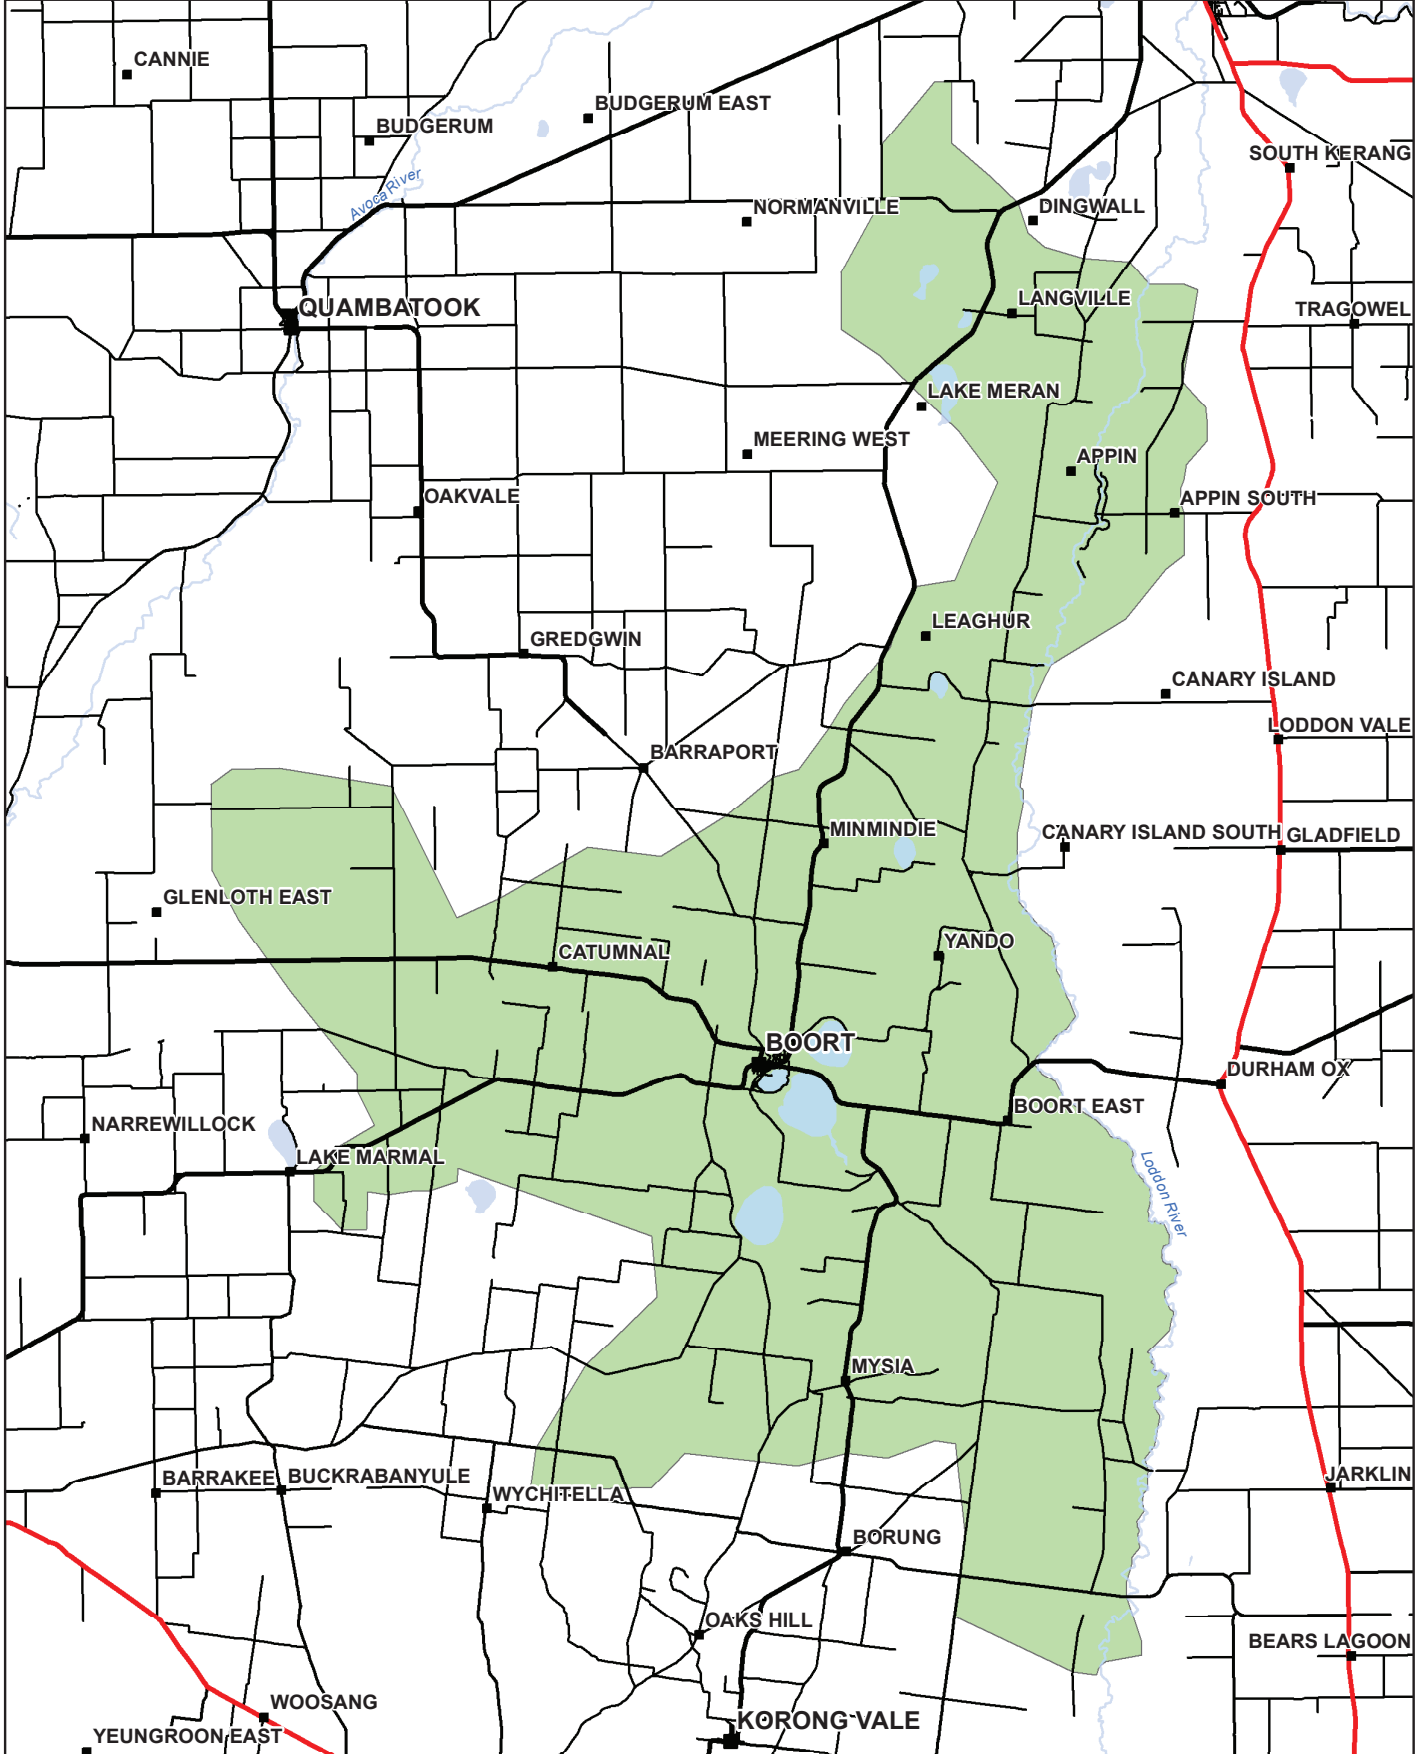

Boort

Delivery Share Trading Zone

IR95855

17 Jun 2014

GOULBURN-MURRAY WATER

40 CASEY STREET (PO BOX 165)

TATURA VIC 3616

Ph (03) 5833 5500 Fax (03) 58245827

gmsupport@gm-water.com.au

Legend

■ Town - Major	Freeway	Semi-Major Road	Waterway
■ Town - Minor	Highway	Minor Road	Reservoir
	Major Road		Lake