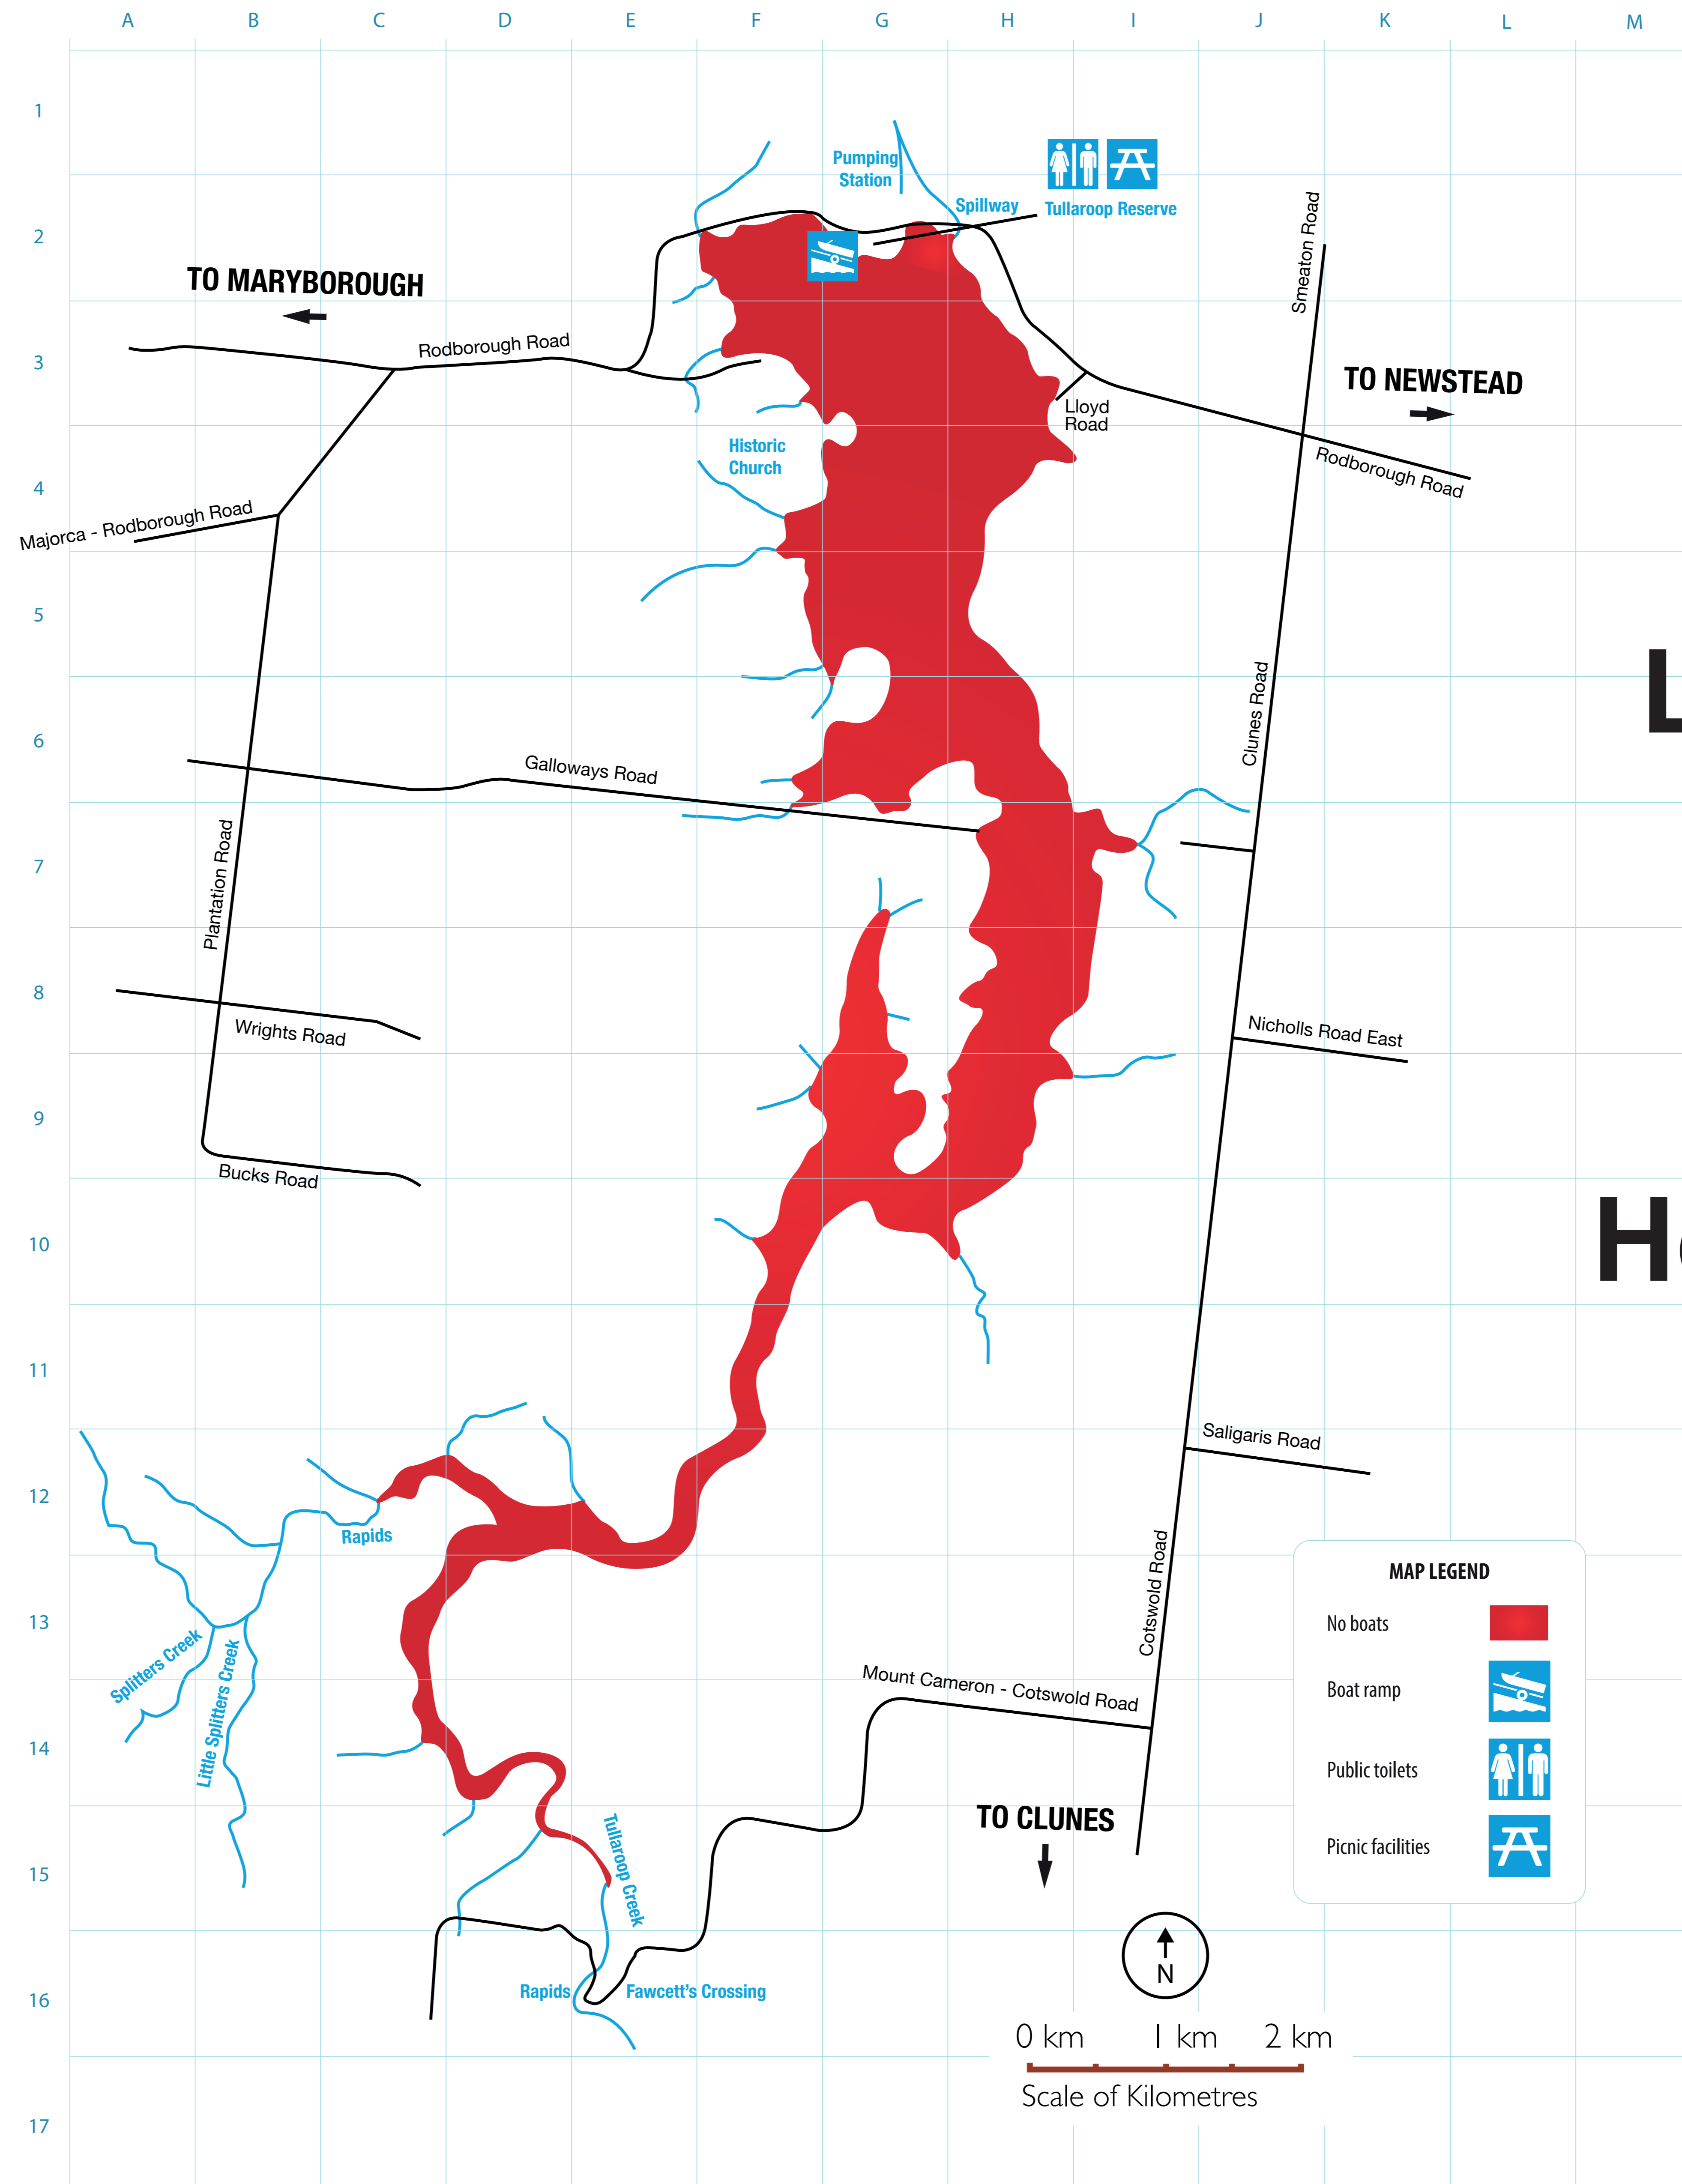

Permitted Activities

Fishing

Prohibited Activities

Vessels Prohibited

No Manually Powered Craft

No Camping

No Campfires

**Lake Levels
222.800
metres
Australian
Height Datum
(AHD) and
above**