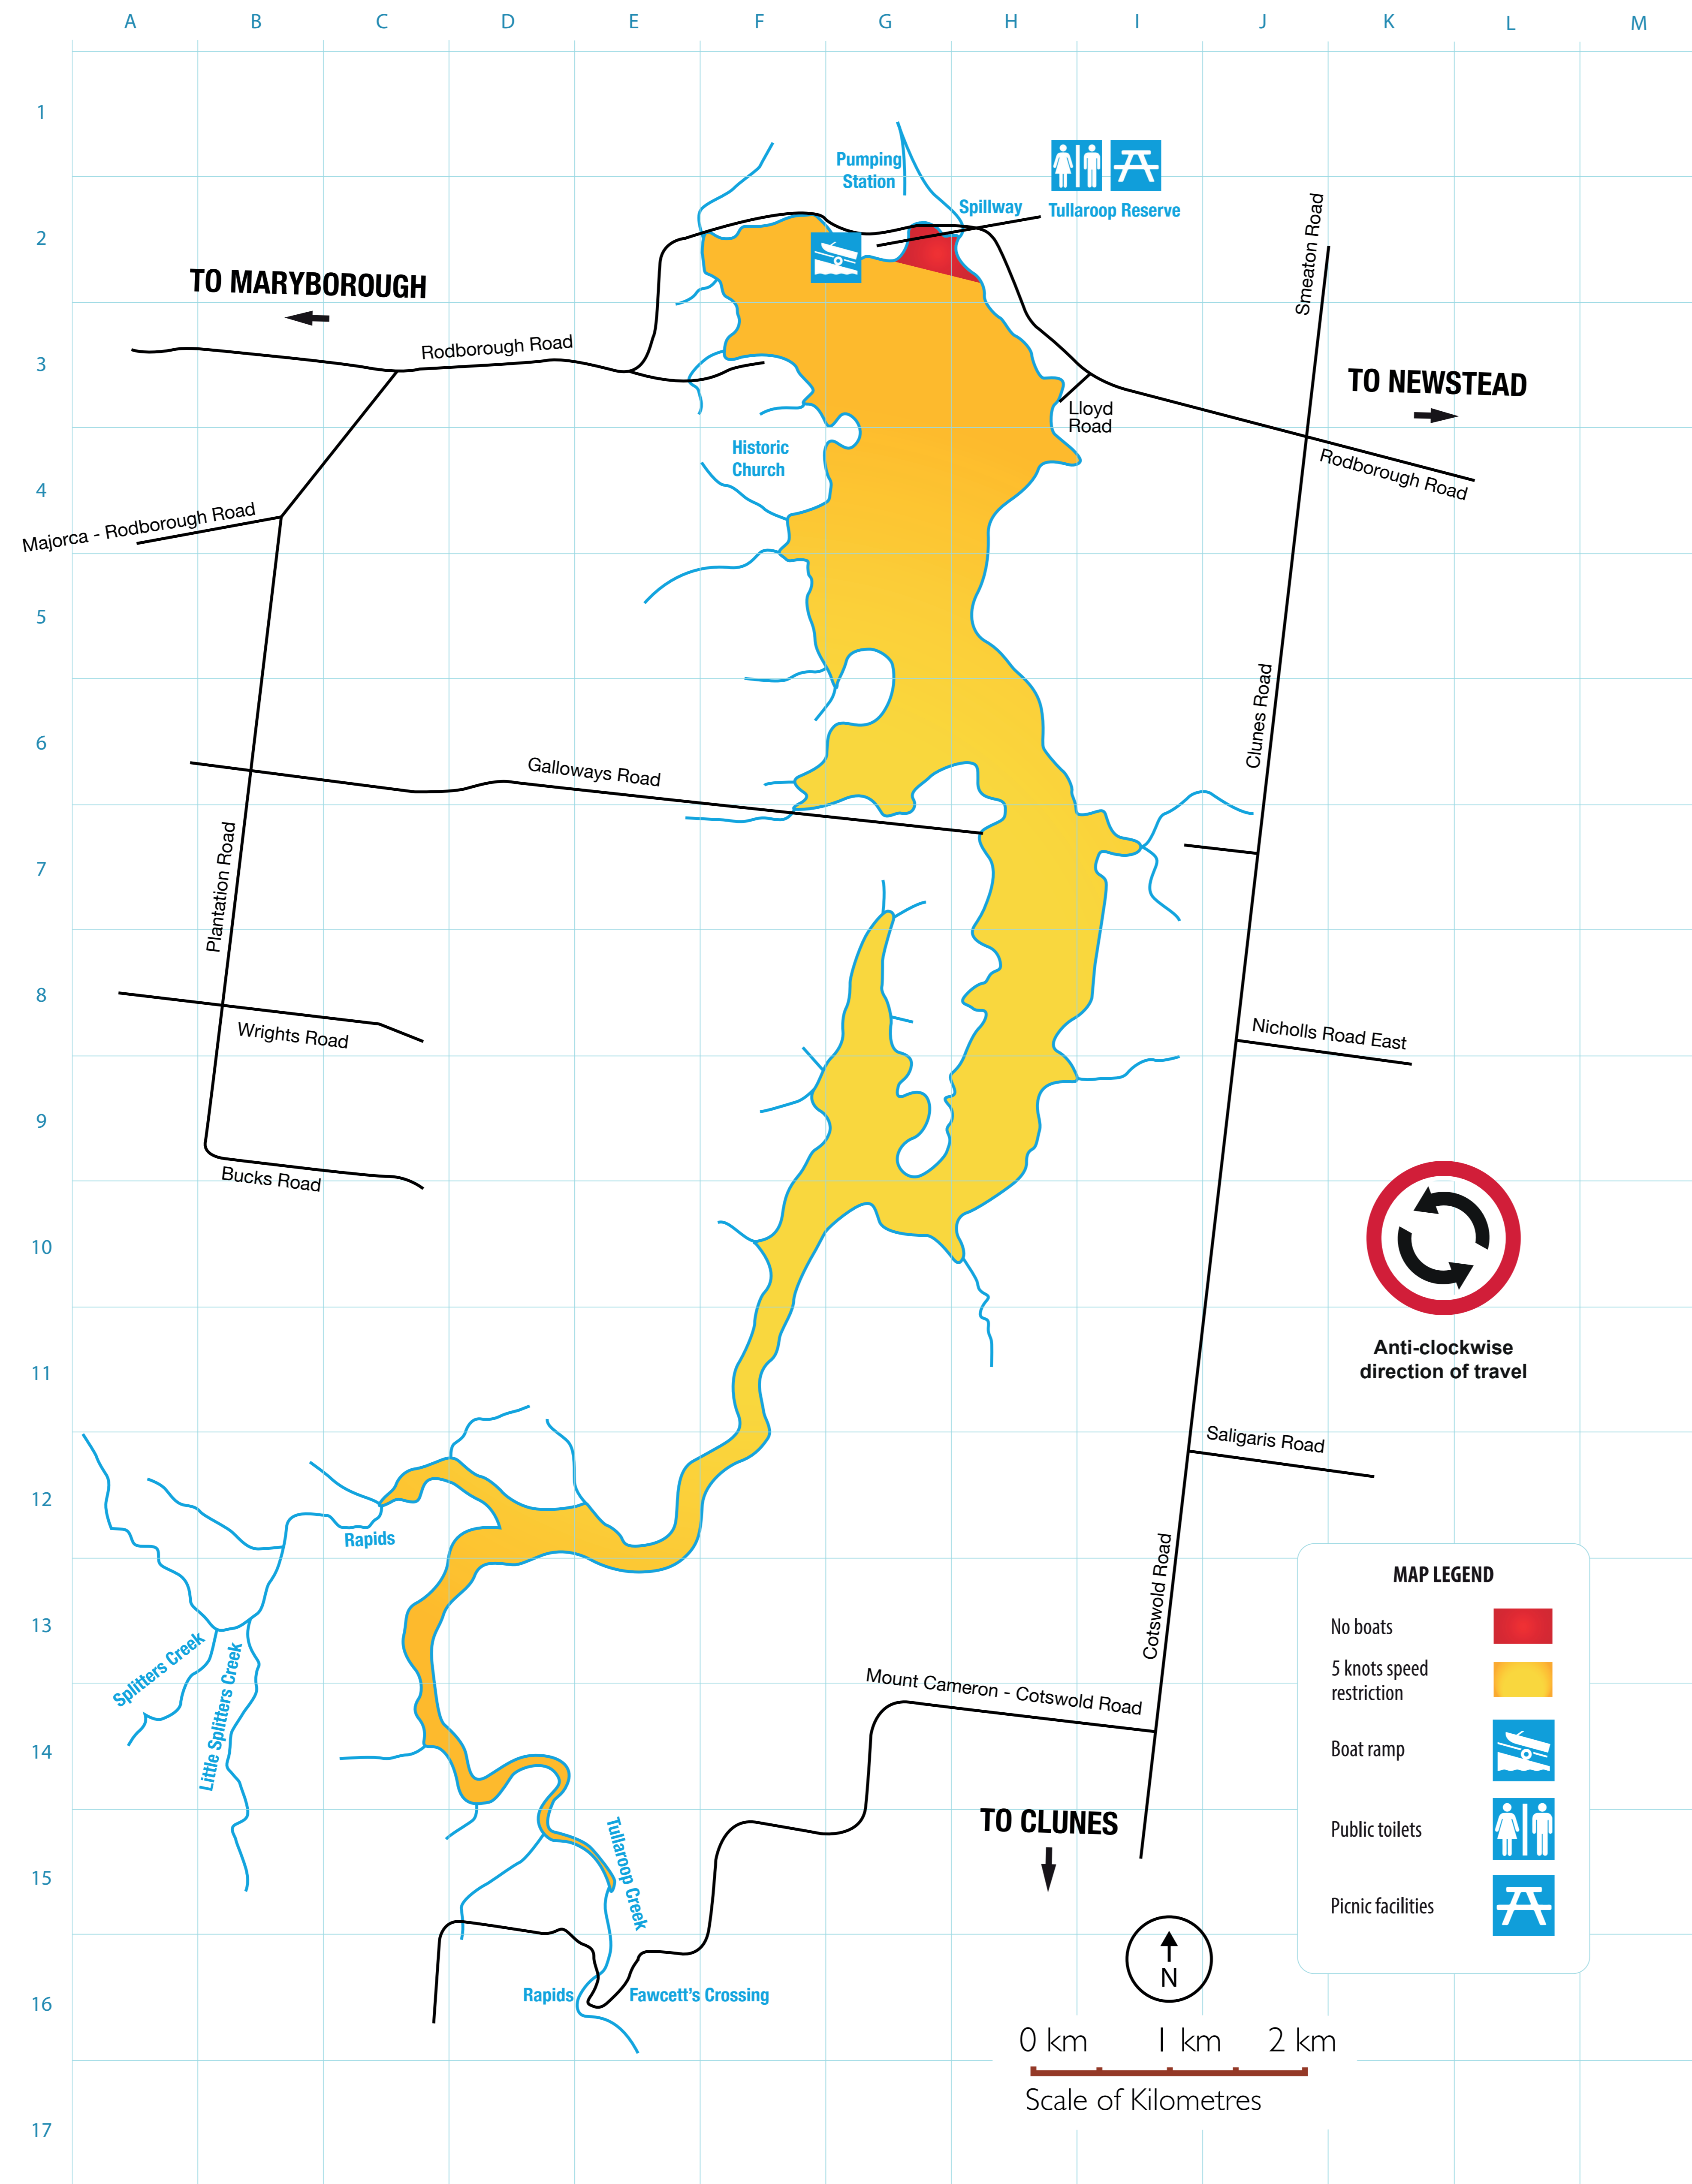

## Permitted Activities

Electric motors

Fishing

Canoeing

# DON'T FORGET YOUR WATER SMARTS

Stick to a safe speed

Always wear your lifejacket

Always take a mate

Don't drink alcohol out on the water

Be aware of submerged rocks, sandbars and trees

Check the water temperature. Cold water can cause hypothermia