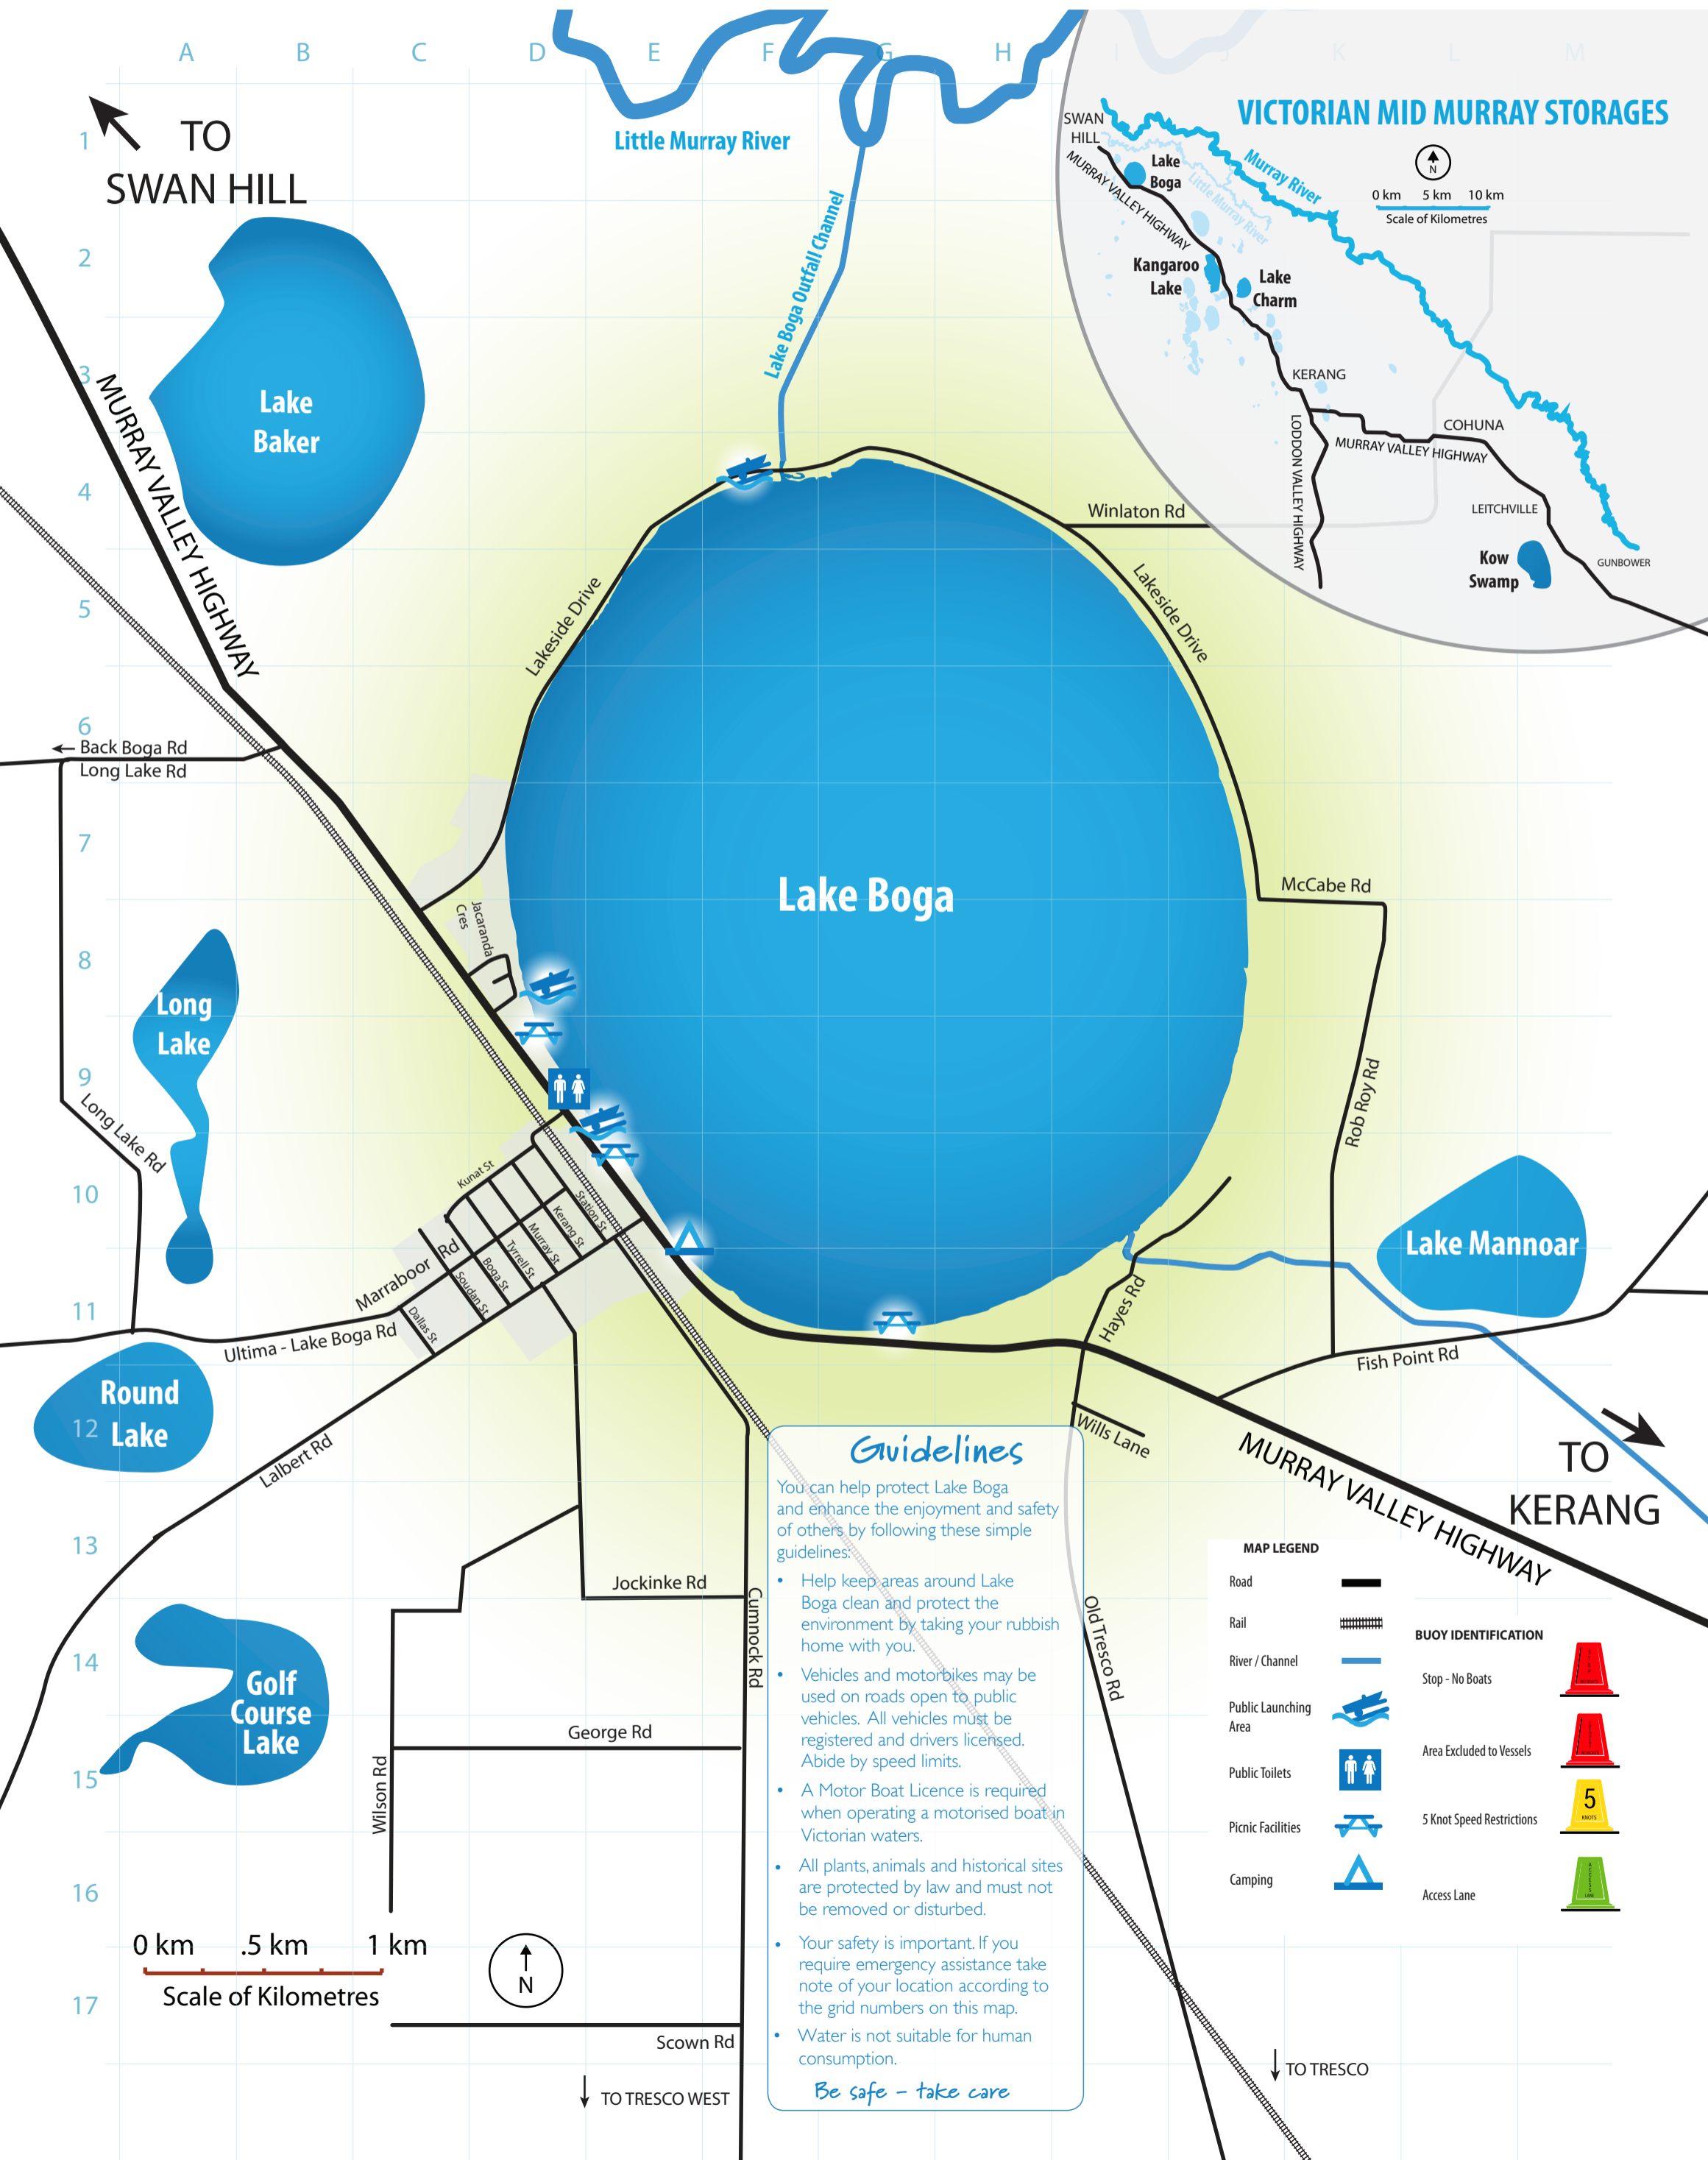

Lake Boga Boating & Facilities Map

TO SWAN HILL

VICTORIAN MID MURRAY STORAGES

Lake Boga

Guidelines

- You can help protect Lake Boga and enhance the enjoyment and safety of others by following these simple guidelines:
- Help keep areas around Lake Boga clean and protect the environment by taking your rubbish home with you.
 - Vehicles and motorbikes may be used on roads open to public vehicles. All vehicles must be registered and drivers licensed. Abide by speed limits.
 - A Motor Boat Licence is required when operating a motorised boat in Victorian waters.
 - All plants, animals and historical sites are protected by law and must not be removed or disturbed.
 - Your safety is important. If you require emergency assistance take note of your location according to the grid numbers on this map.
 - Water is not suitable for human consumption.

Be safe - take care

MAP LEGEND

Road		BUOY IDENTIFICATION	
Rail		Stop - No Boats	
River / Channel		Area Excluded to Vessels	
Public Launching Area		5 Knot Speed Restrictions	
Public Toilets		Access Lane	
Picnic Facilities			
Camping			

TO TRESKO WEST

TO TRESKO

TO KERANG