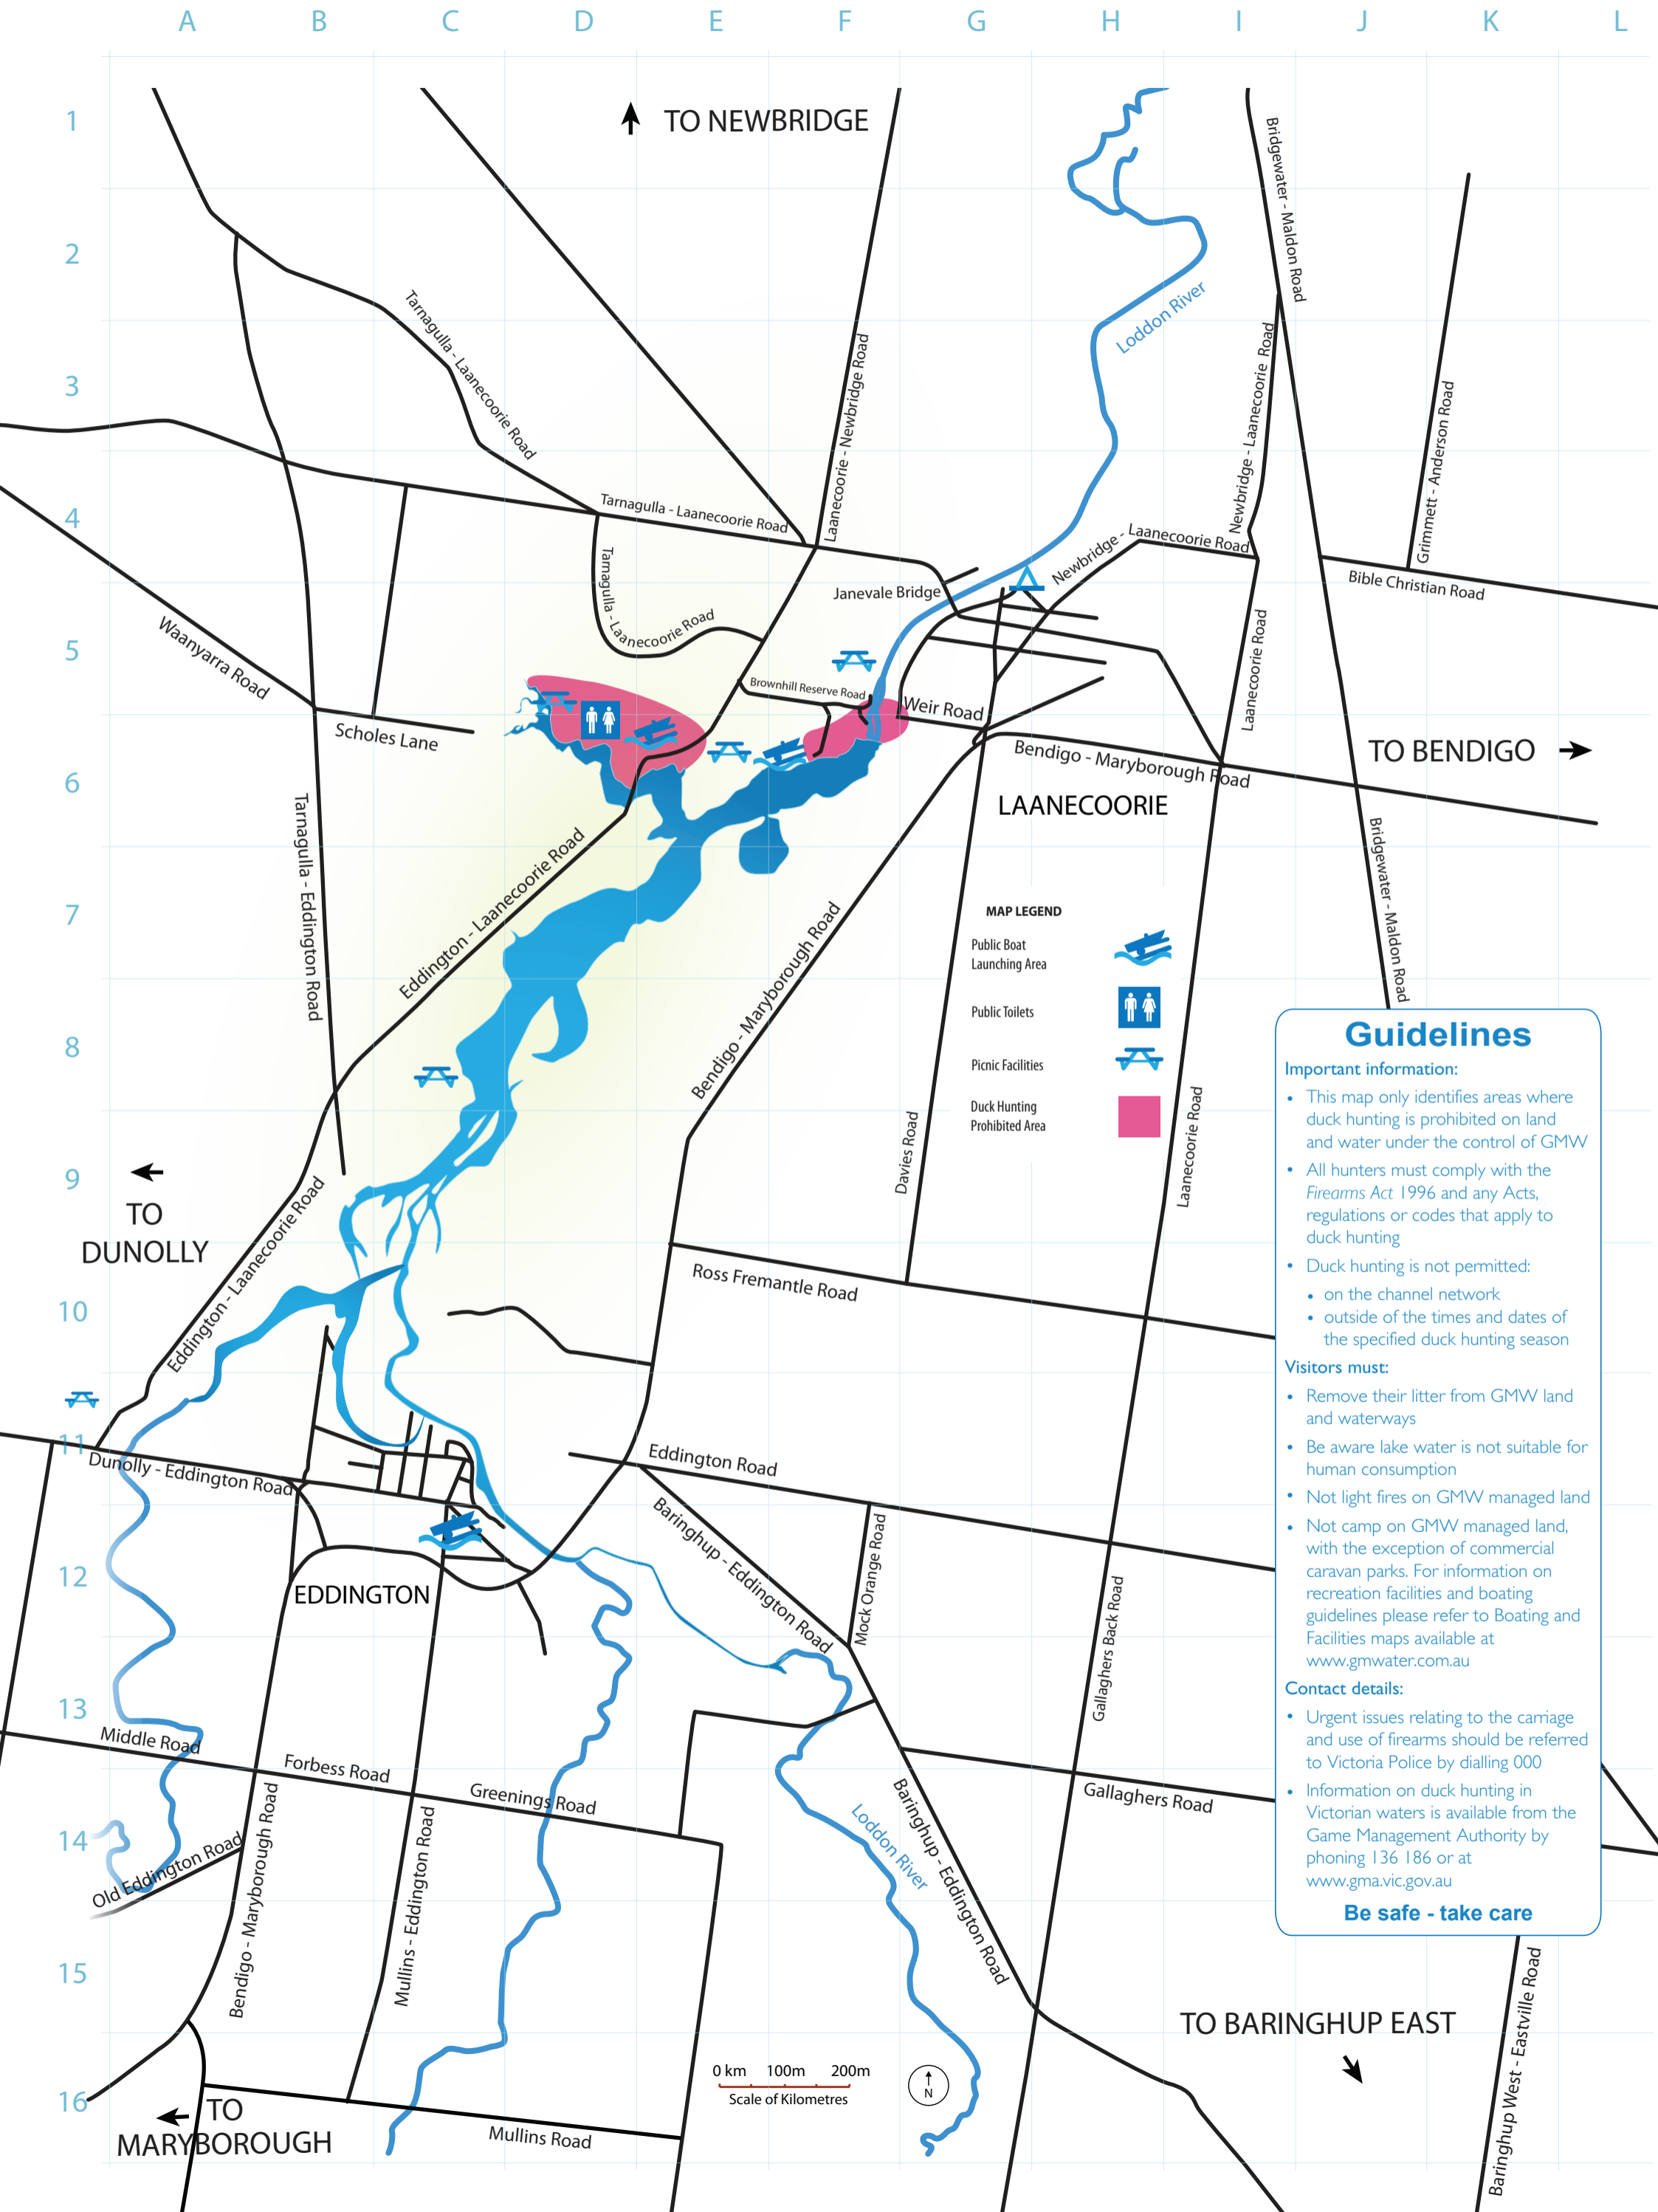

# Laanecoorie Reservoir Duck Hunting Prohibited Areas

## MAP LEGEND

- Public Boat Launching Area 
- Public Toilets 
- Picnic Facilities 
- Duck Hunting Prohibited Area 

### Important information:

- This map only identifies areas where duck hunting is prohibited on land and water under the control of GMW
- All hunters must comply with the *Firearms Act 1996* and any Acts, regulations or codes that apply to duck hunting
- Duck hunting is not permitted:
  - on the channel network
  - outside of the times and dates of the specified duck hunting season