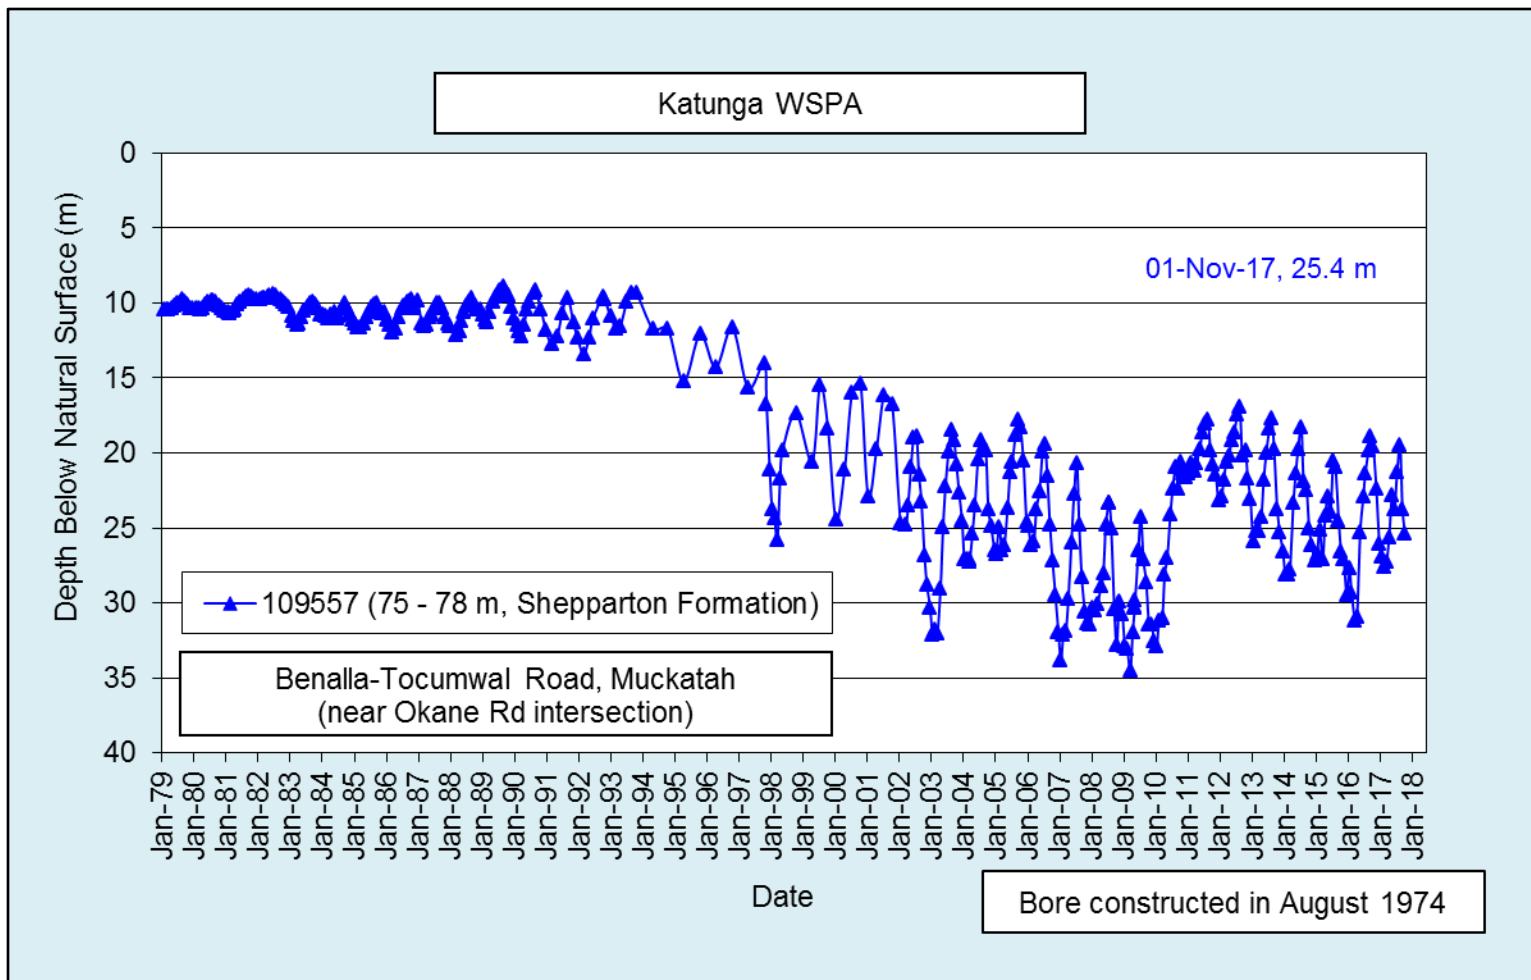

Katunga WSPA

The graphs display levels from the Water Measurement Information System <http://data.water.vic.gov.au>

Hydrographs on the following pages are provided for key monitoring bores only

Zone 1062

Zone 1063