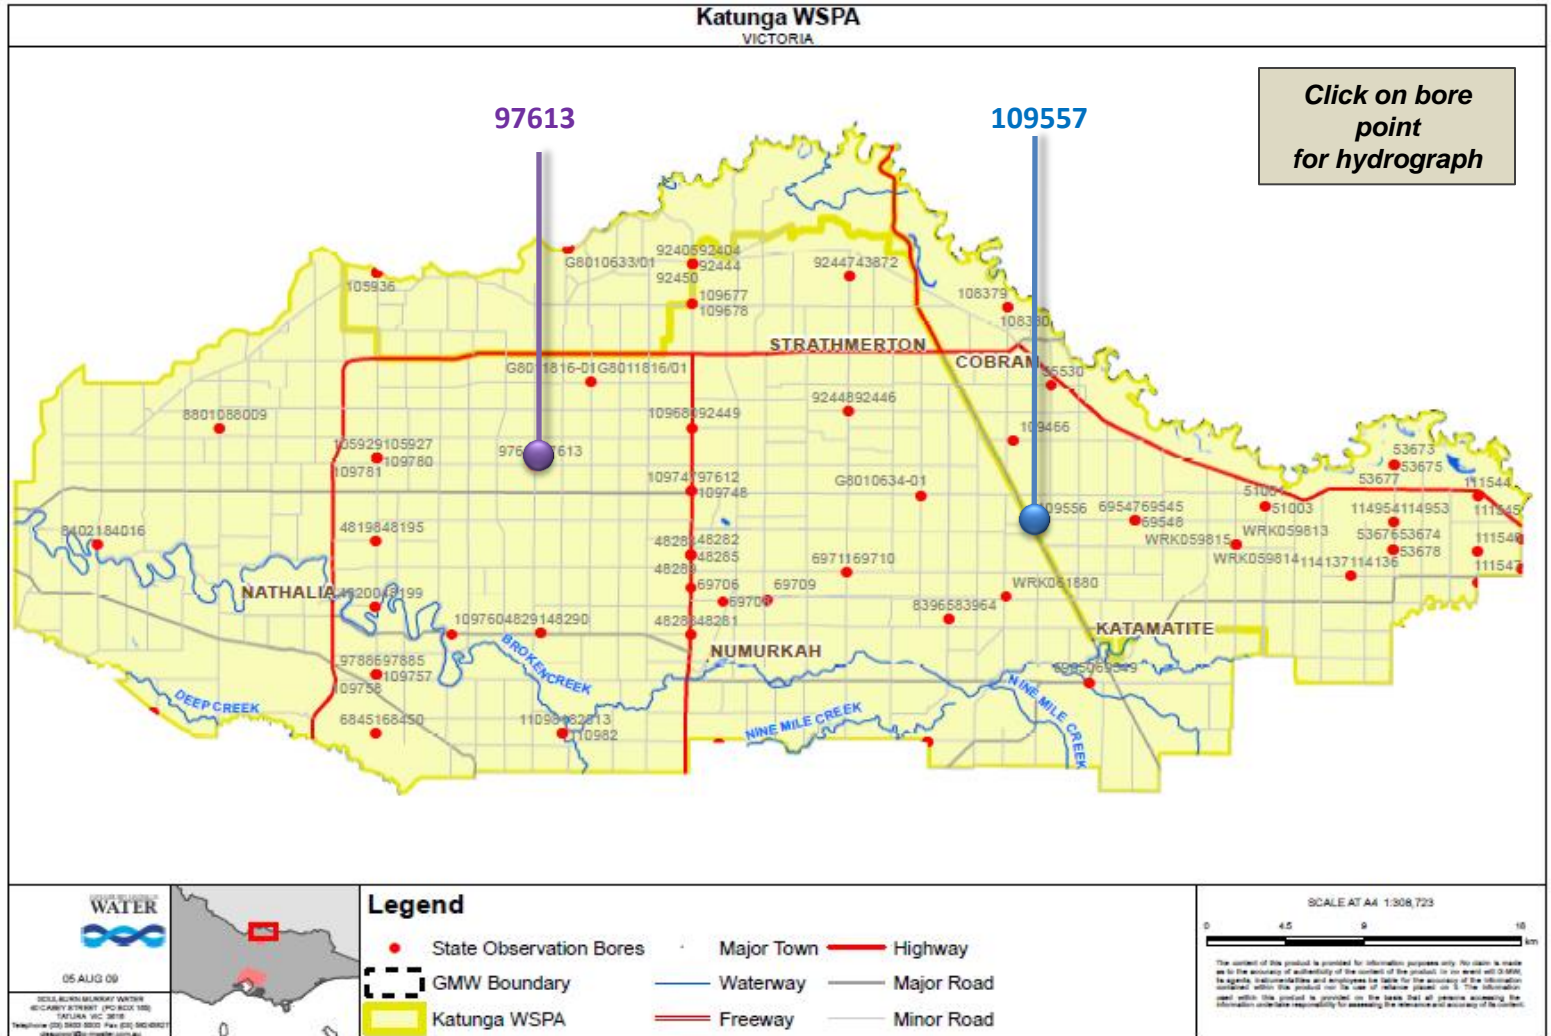

Katunga WSPA

The graphs display levels from the Water Measurement Information System <http://data.water.vic.gov.au>

Hydrographs on the following pages are provided for key monitoring bores only

Zone 1062

Zone 1063