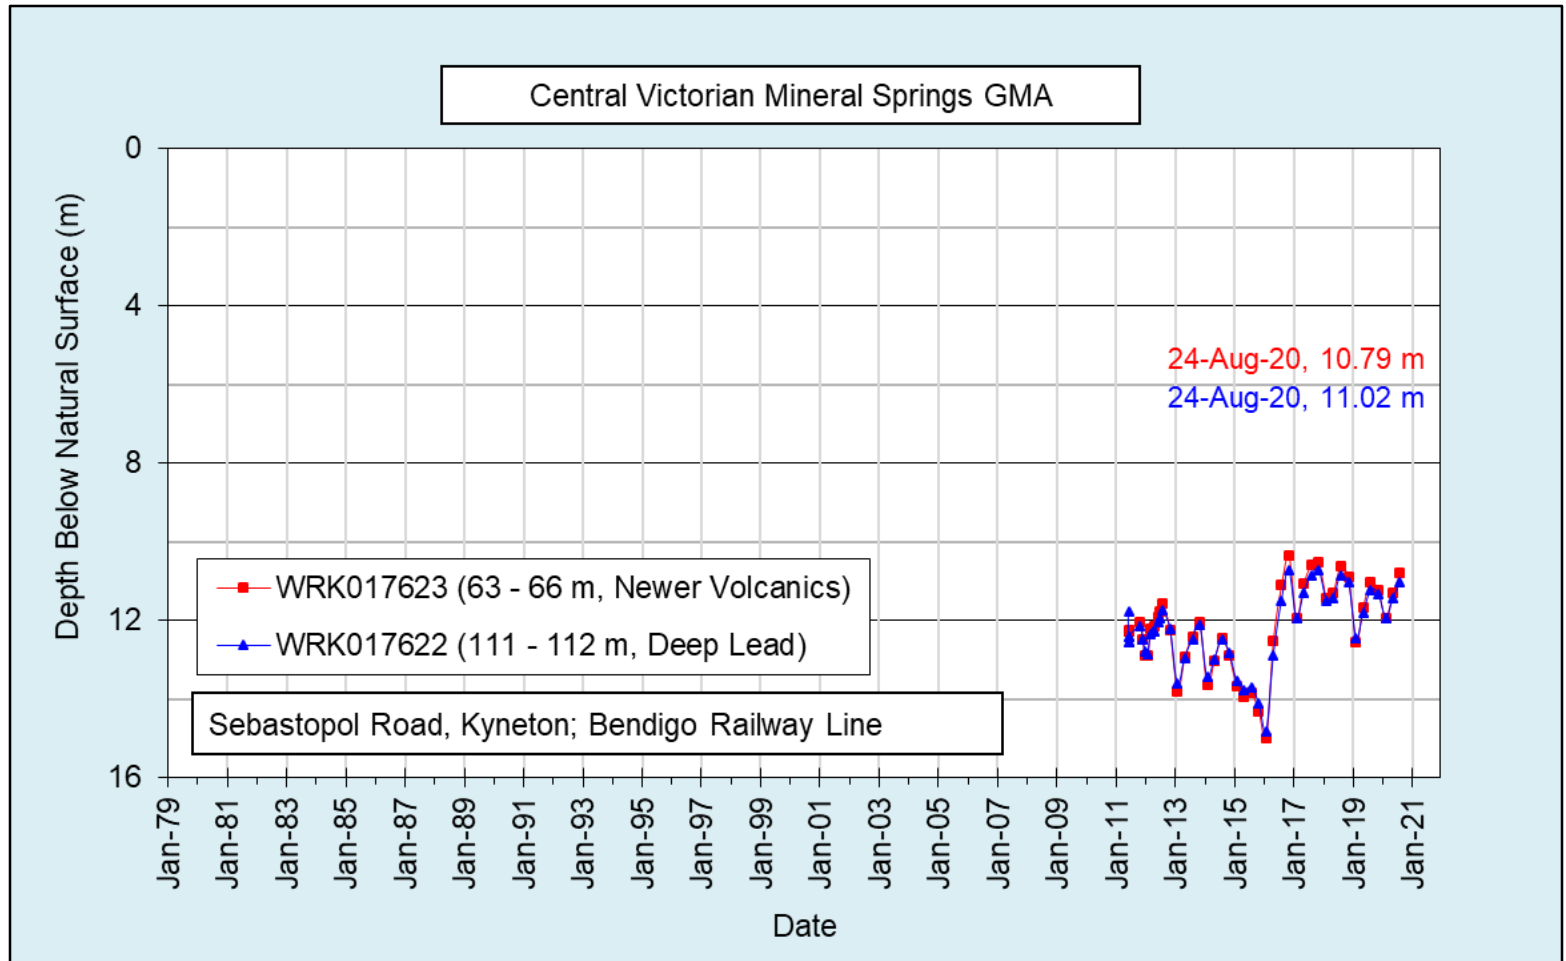

# Central Victorian Mineral Springs GMA

The graphs display level data from the Water Measurement Information System: <http://data.water.vic.gov.au>

Hydrographs on the following pages are provided for key monitoring bores only. Updated 29/05/2020.

Telemetered site – hourly measurements available

*Manual read site – monthly measurements available*

Manual read site – monthly measurements available

# Campaspe Zone

Manual read site – quarterly measurements available