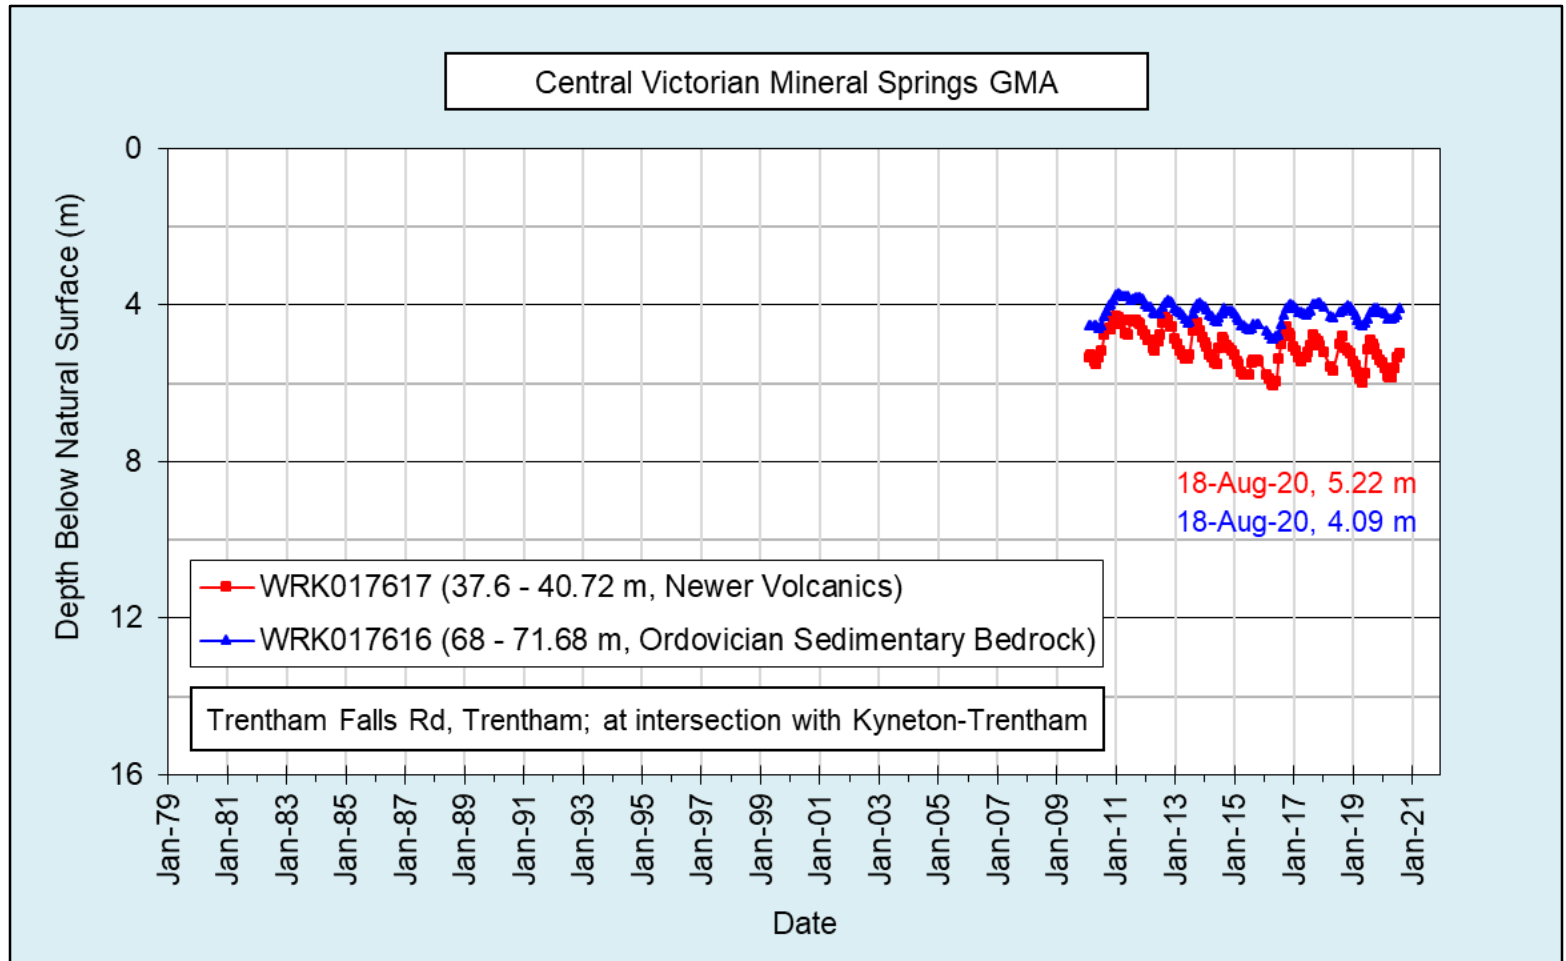

# Central Victorian Mineral Springs GMA

The graphs display level data from the Water Measurement Information System: <http://data.water.vic.gov.au>

Hydrographs on the following pages are provided for key monitoring bores only. Updated 29/05/2020.

Telemetered site – hourly measurements available

*Manual read site – monthly measurements available*

Manual read site – monthly measurements available

# Campaspe Zone

Manual read site – quarterly measurements available