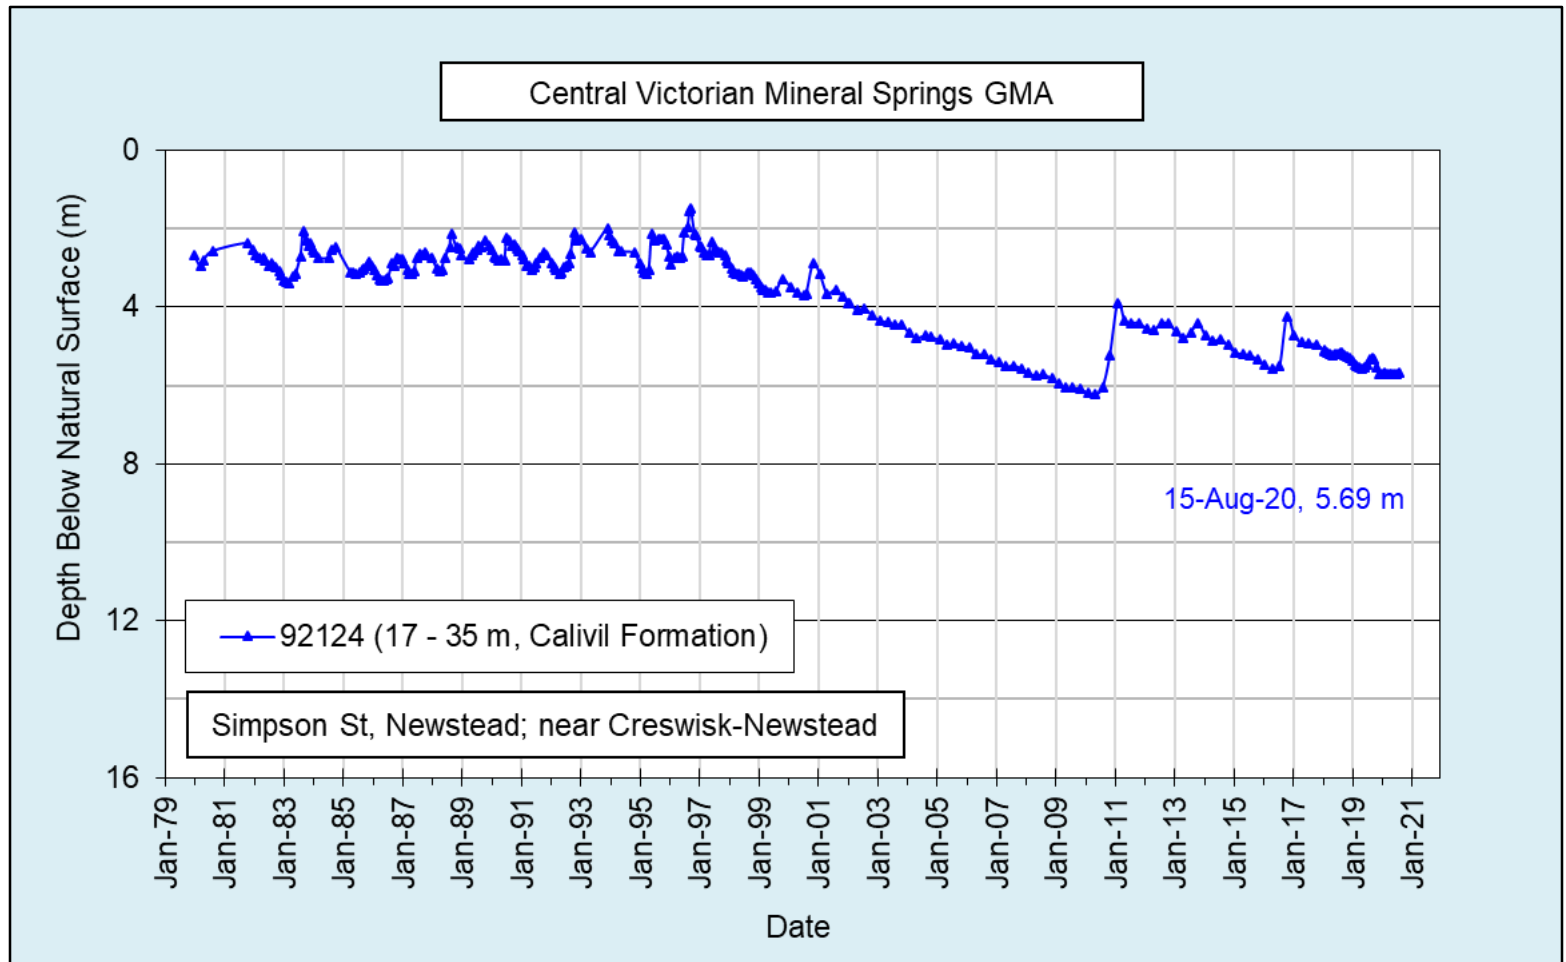

# Central Victorian Mineral Springs GMA

The graphs display level data from the Water Measurement Information System: <http://data.water.vic.gov.au>

Hydrographs on the following pages are provided for key monitoring bores only. Updated 29/05/2020.

Telemetered site – hourly measurements available

*Manual read site – monthly measurements available*

Manual read site – monthly measurements available