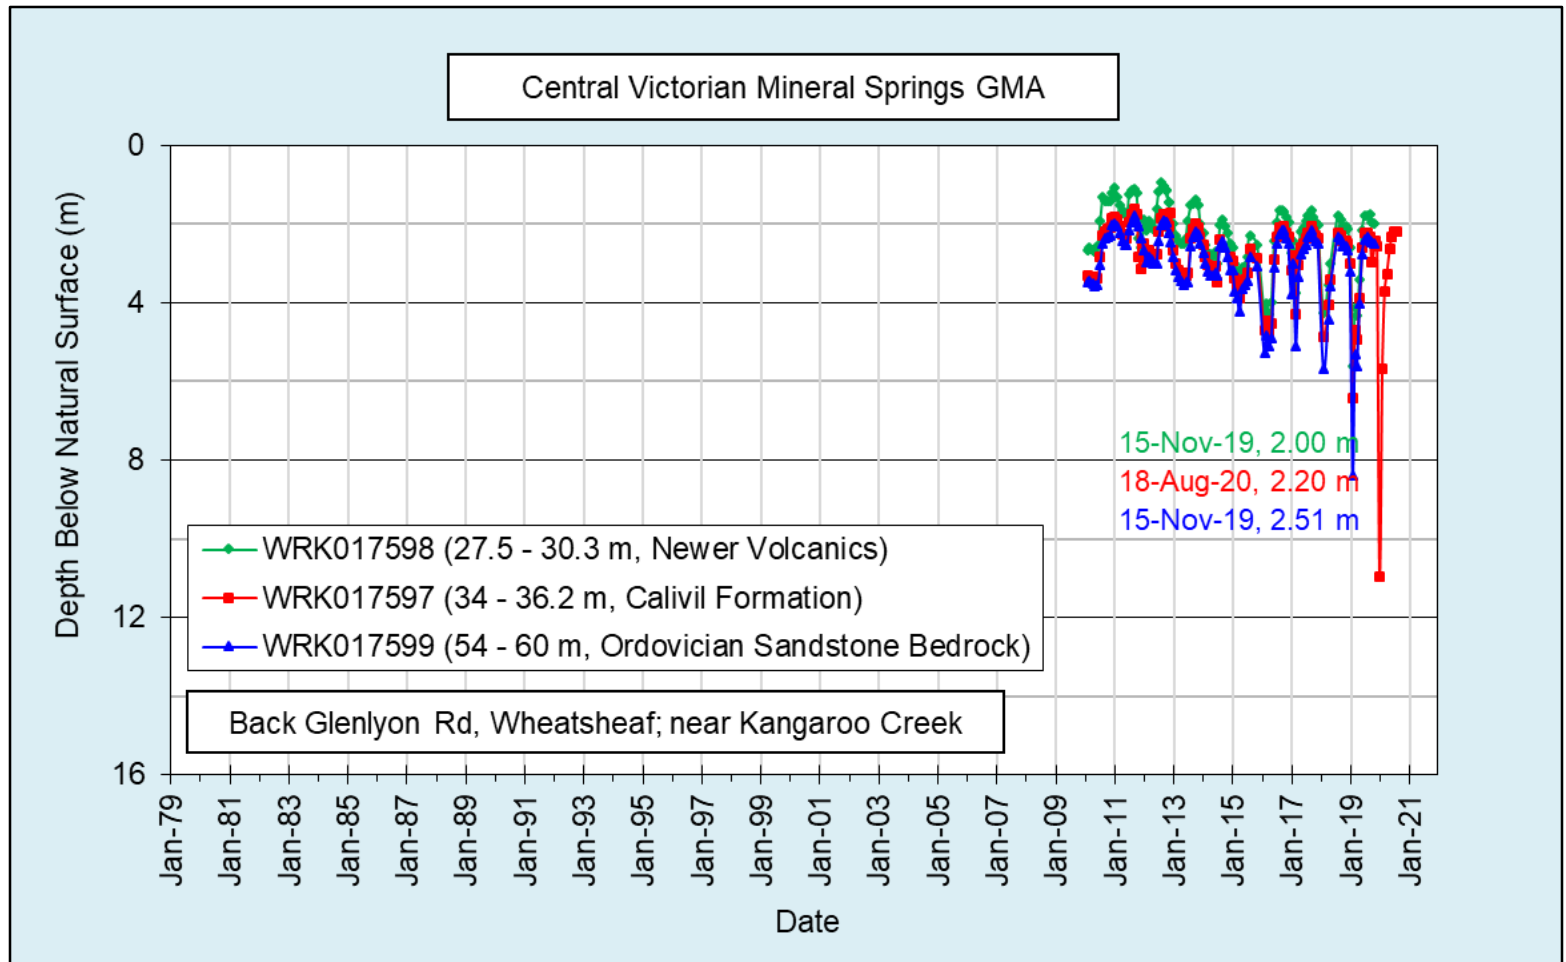

# Central Victorian Mineral Springs GMA

The graphs display level data from the Water Measurement Information System: <http://data.water.vic.gov.au>

Hydrographs on the following pages are provided for key monitoring bores only. Updated 29/05/2020.

Telemetered site – hourly measurements available

*Manual read site – monthly measurements available*

Manual read site – monthly measurements available

# Campaspe Zone

Manual read site – quarterly measurements available