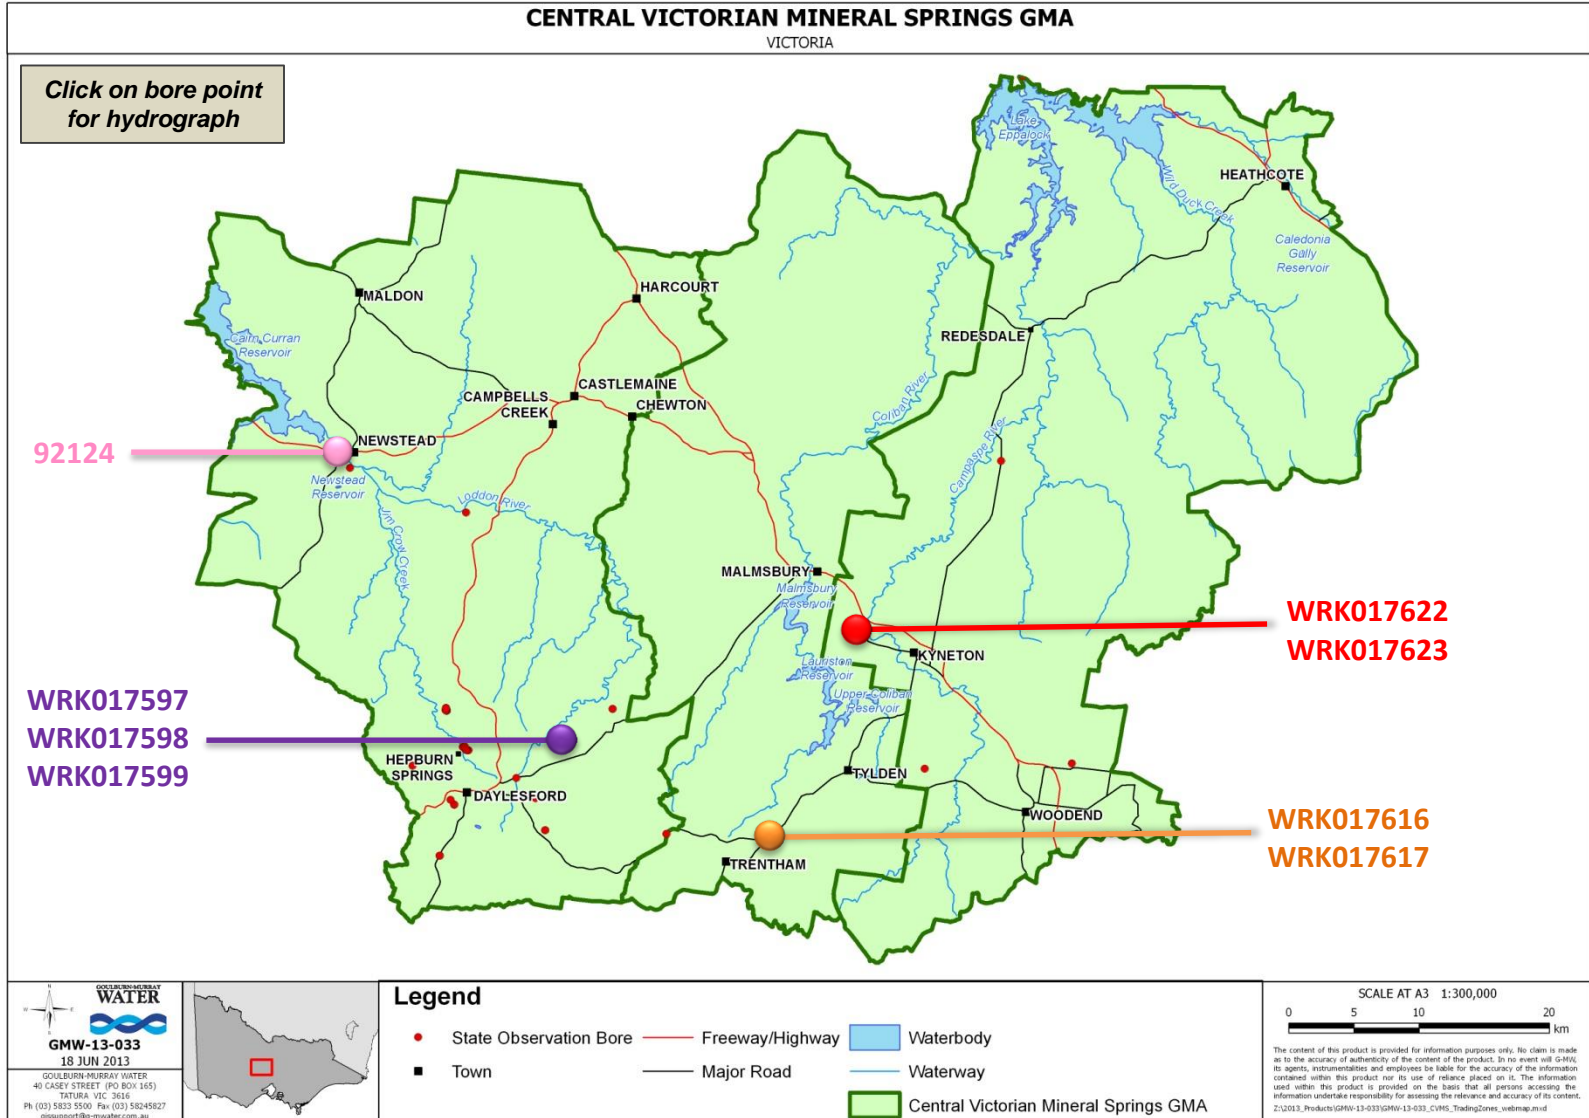

# Central Victorian Mineral Springs GMA

The graphs display level data from the Water Measurement Information System: <http://data.water.vic.gov.au>

Hydrographs on the following pages are provided for key monitoring bores only. Updated 29/05/2020.

Telemetered site – hourly measurements available

*Manual read site – monthly measurements available*

Manual read site – monthly measurements available

# Campaspe Zone

Manual read site – quarterly measurements available