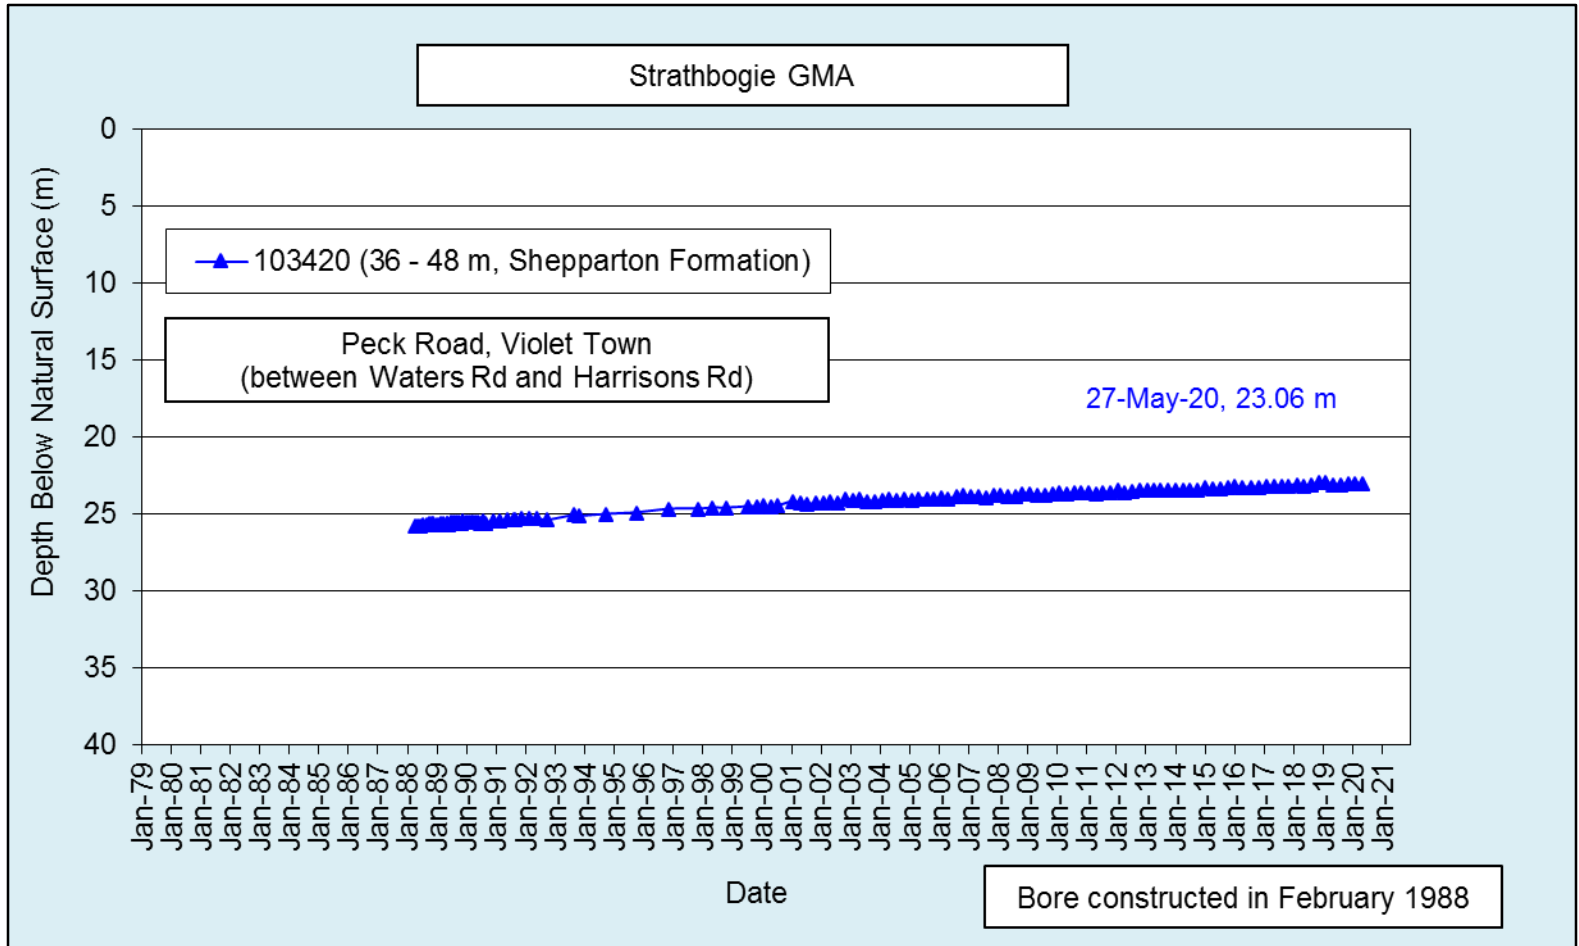

Honeysuckle Zone