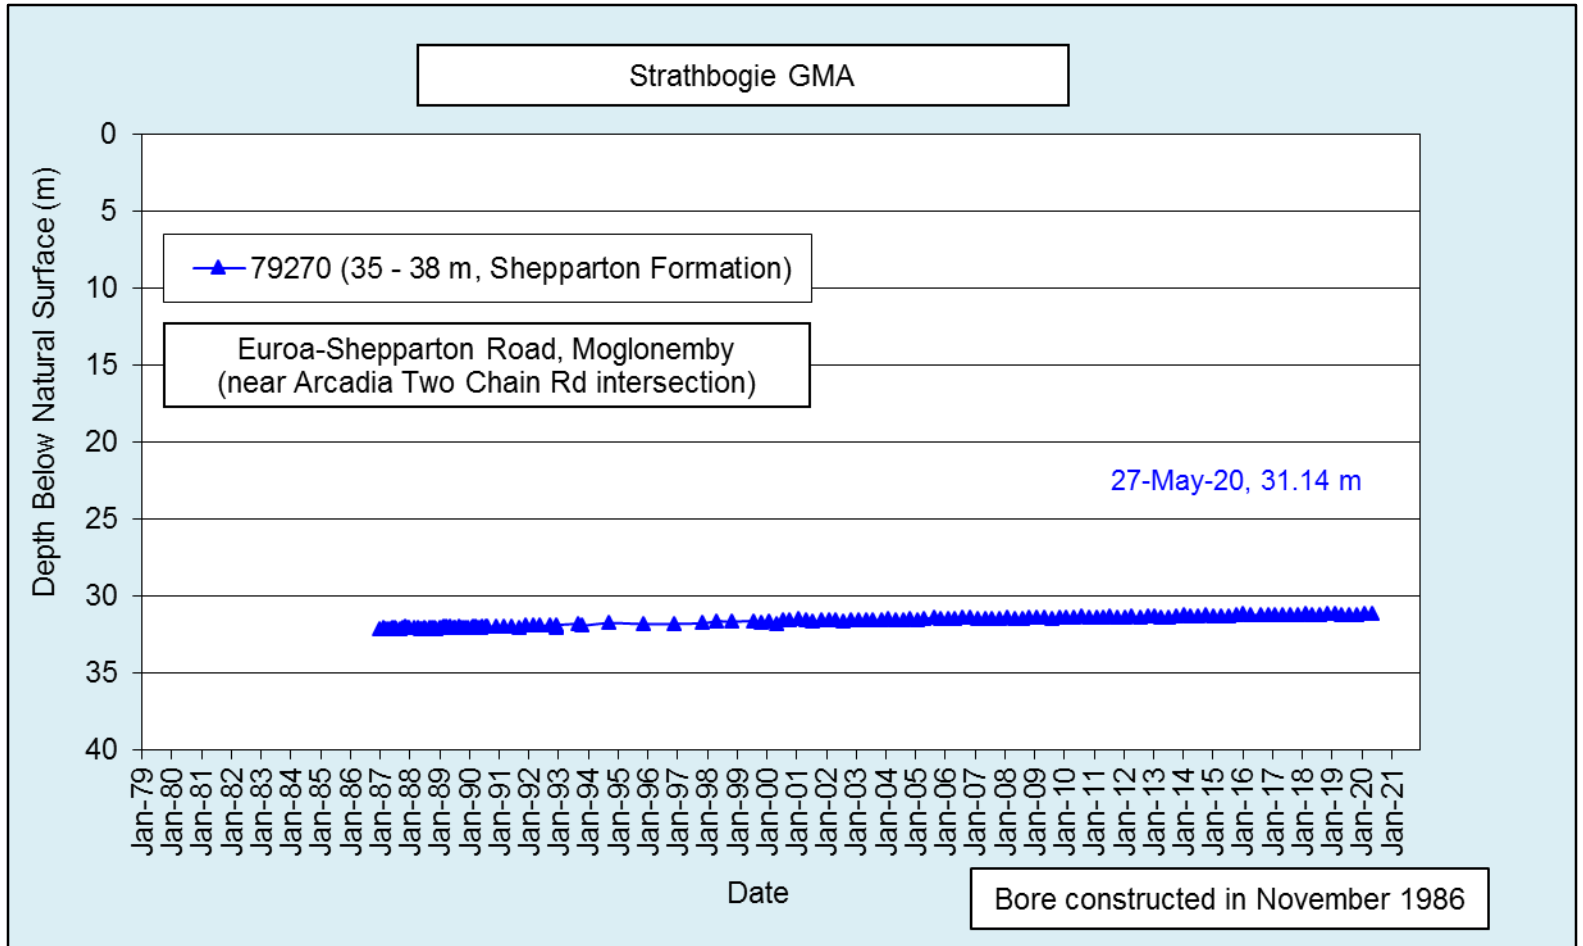

Seven Zone

[Return to map](#)