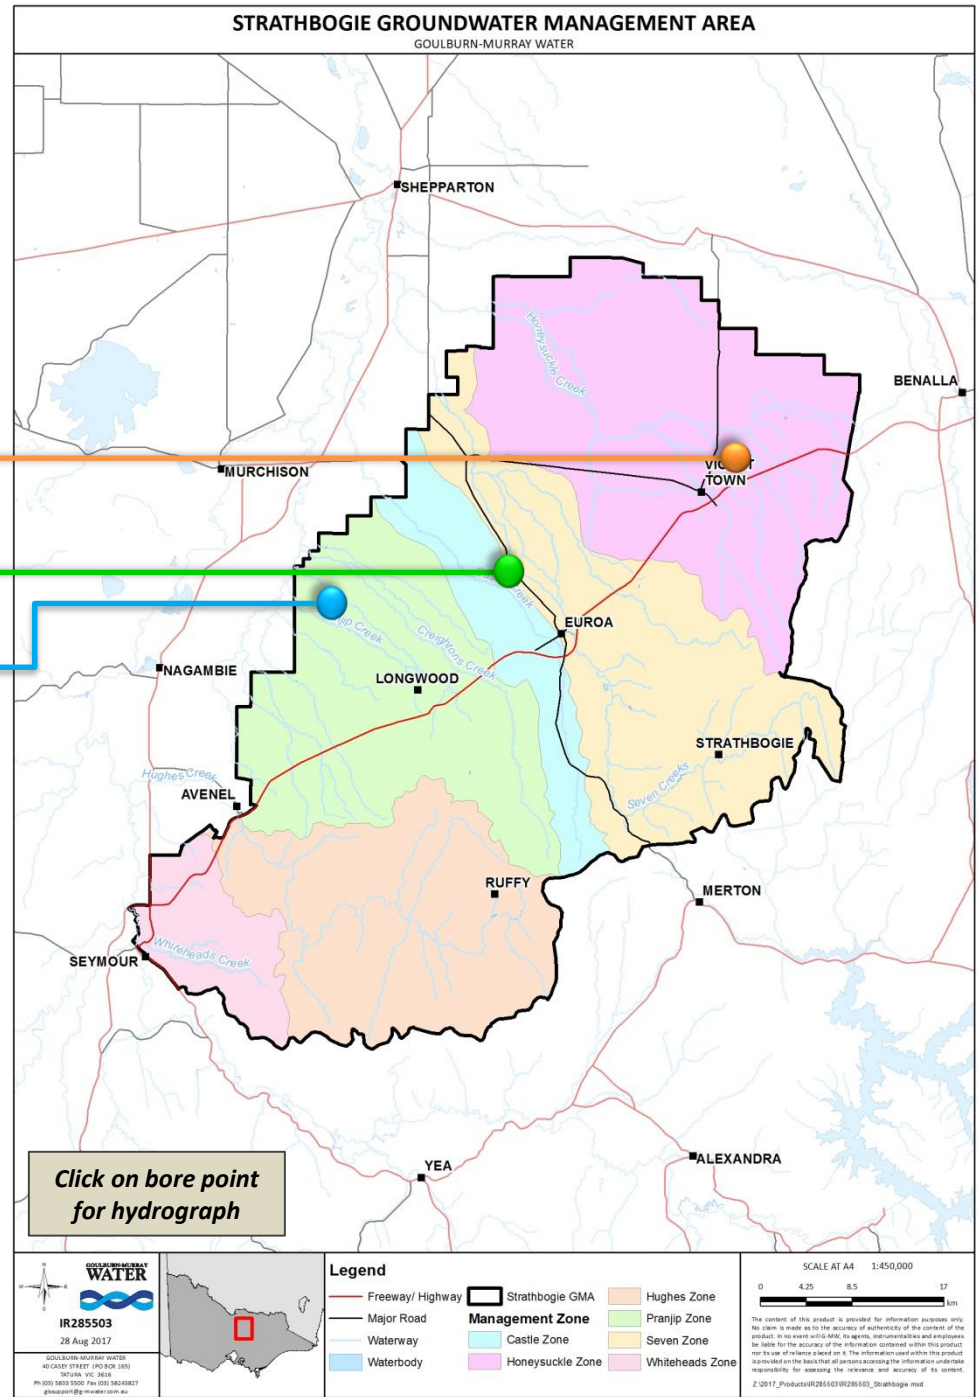

Strathbogie GMA

103420

79270

53125

**Click on bore point
for hydrograph**

The graphs display levels from the Water Measurement Information System <http://data.water.vic.gov.au>

Hydrographs on the following pages are provided for key monitoring bores only

<p>IR285503 28 Aug 2017</p> <p>GOULBURN-MURRAY WATER 40 CASH STREET, PO BOX 505 EUROA, VIC 3656 PH (03) 5883 5000 FAX (03) 58245827 gms@gmw.com.au</p>		Legend Freeway/ Highway Major Road Waterway Waterbody		Strathbogie GMA Management Zone Castle Zone Honeysuckle Zone		Hughes Zone Pranlip Zone Seven Zone Whiteheads Zone		<p>SCALE AT A4 1:450,000</p>
		<p><small>The content of this product is provided for information purposes only. No claim is made as to the accuracy, authenticity or the content of the product. In the event of a claim, its agents, subcontractors and employees are liable for the accuracy of the information contained within this product. Not to be used for any other purpose. The information contained within this product is provided on the basis that all persons accessing the information undertake responsibility for ensuring the relevance and accuracy of its content.</small></p> <p>2/2017_Products/IR285503/IR285503_Strathbogie.mxd</p>						

Seven Zone

[Return to map](#)

Honeysuckle Zone

[Return to map](#)

Pranjip Zone

[Return to map](#)