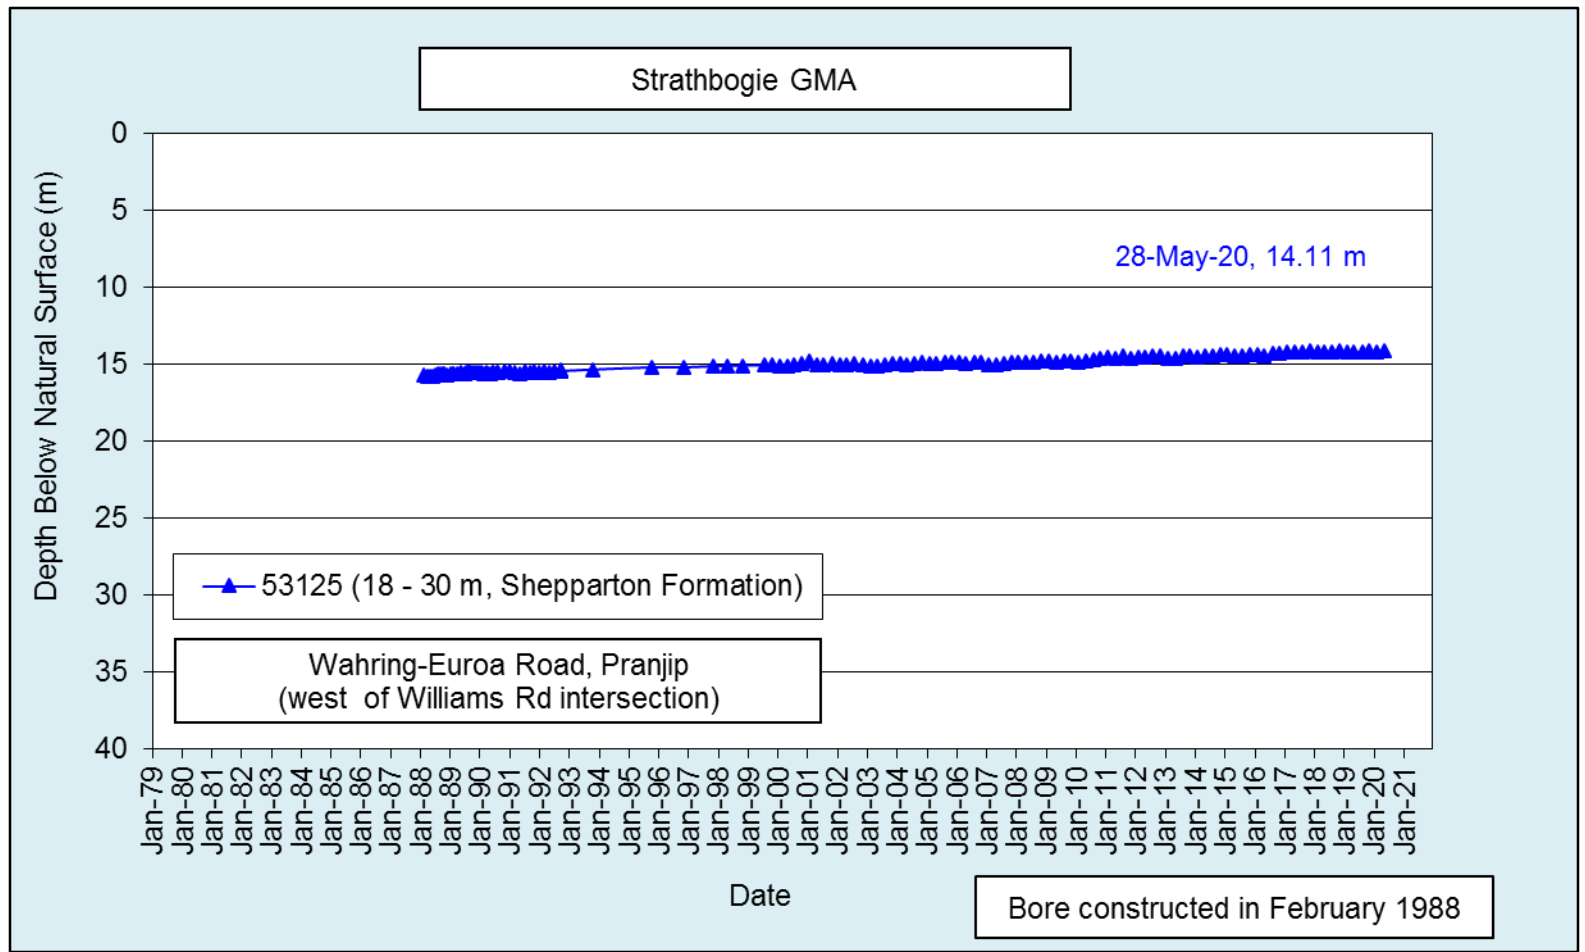

Strathbogie GMA

103420

79270

53125

**Click on bore point
for hydrograph**

The graphs display levels from the Water Measurement Information System <http://data.water.vic.gov.au>

Hydrographs on the following pages are provided for key monitoring bores only

Seven Zone

[Return to map](#)

Honeysuckle Zone

[Return to map](#)

Pranjip Zone

[Return to map](#)