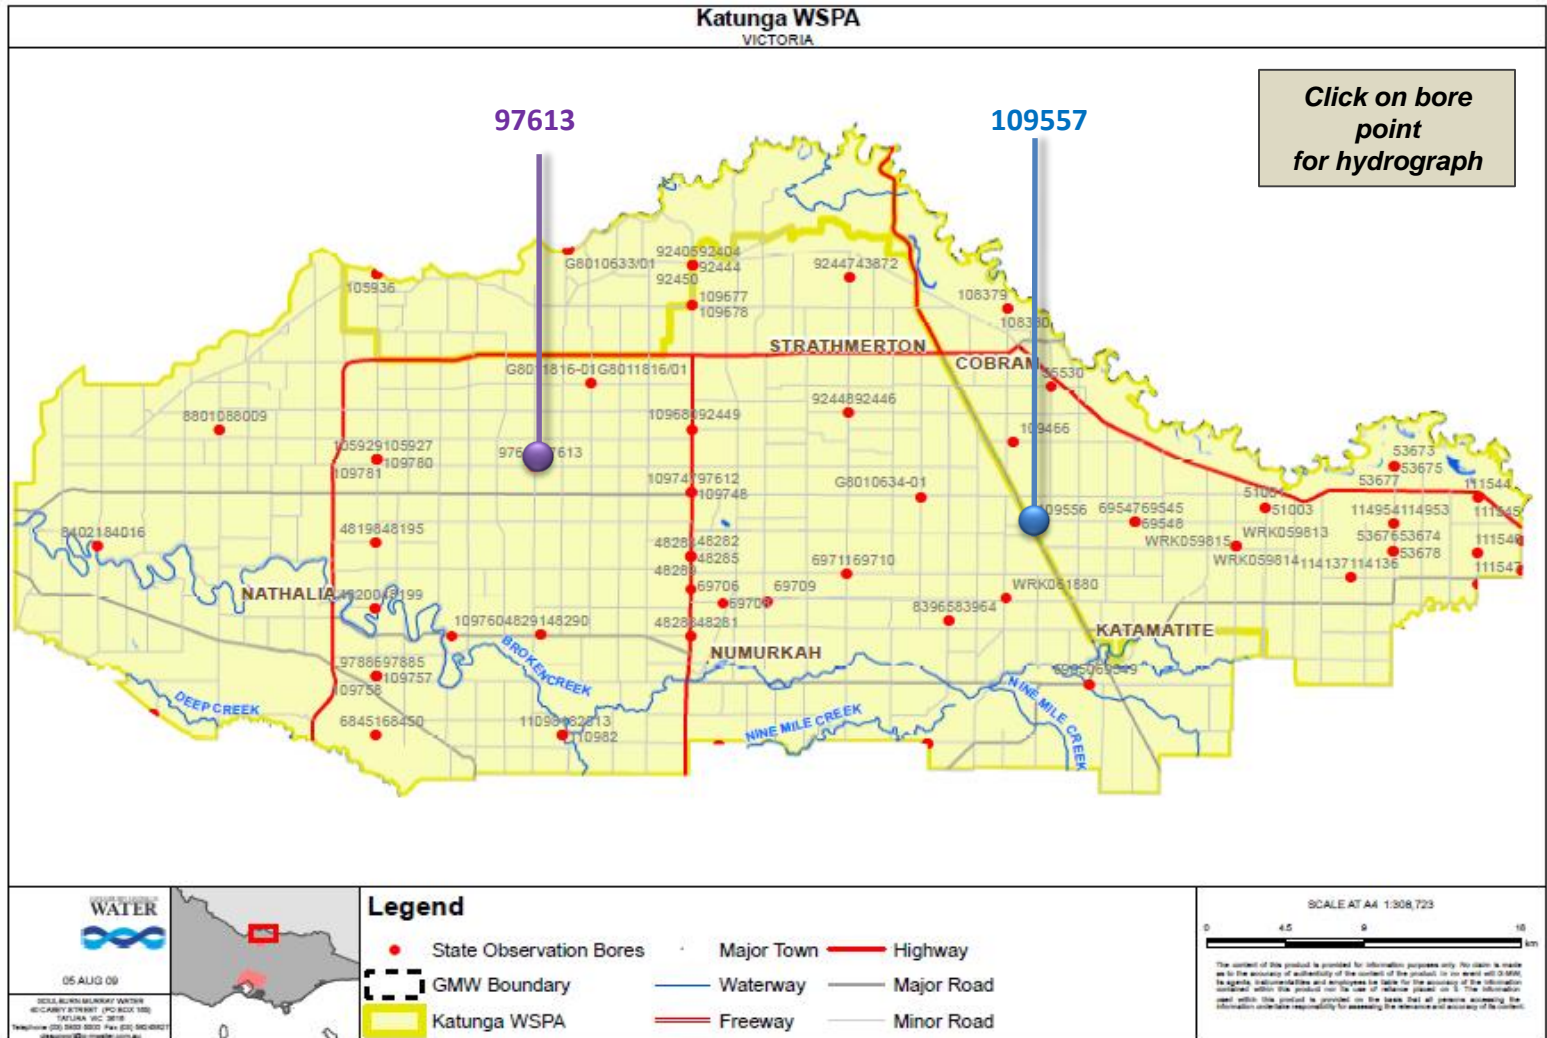

Katunga WSPA

The graphs display levels from the Water Measurement Information System <http://data.water.vic.gov.au>

Hydrographs on the following pages are provided for key monitoring bores only. Updated 17/5/2019

Zone 1062

Zone 1062