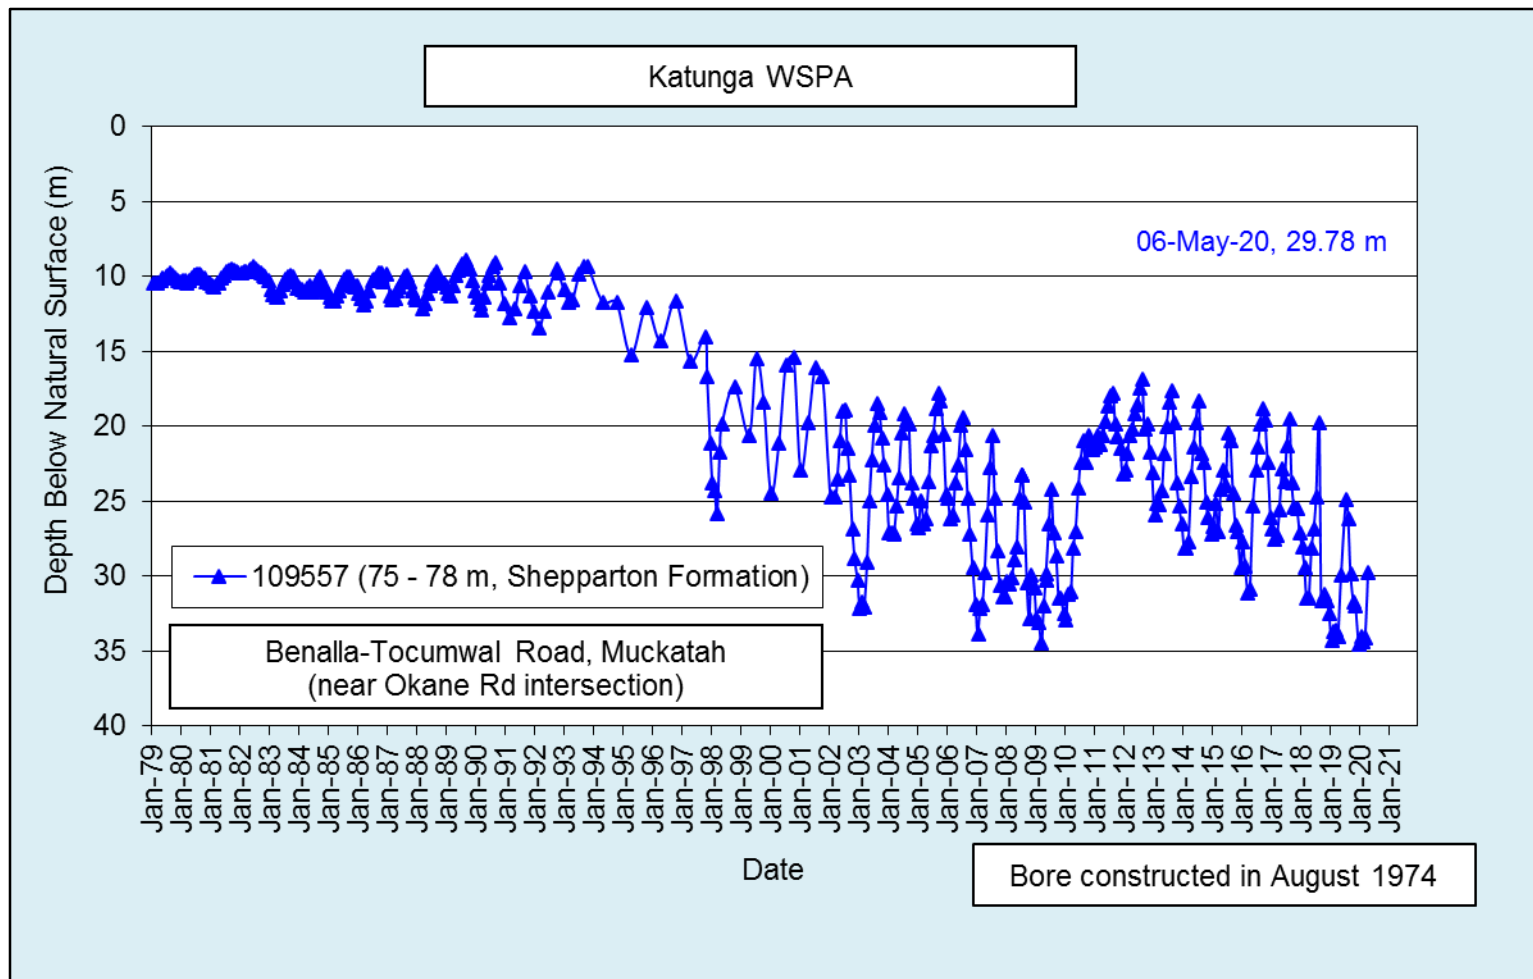

Katunga WSPA

The graphs display levels from the Water Measurement Information System <http://data.water.vic.gov.au>

Hydrographs on the following pages are provided for key monitoring bores only. Updated 17/5/2019

Zone 1062

Zone 1062