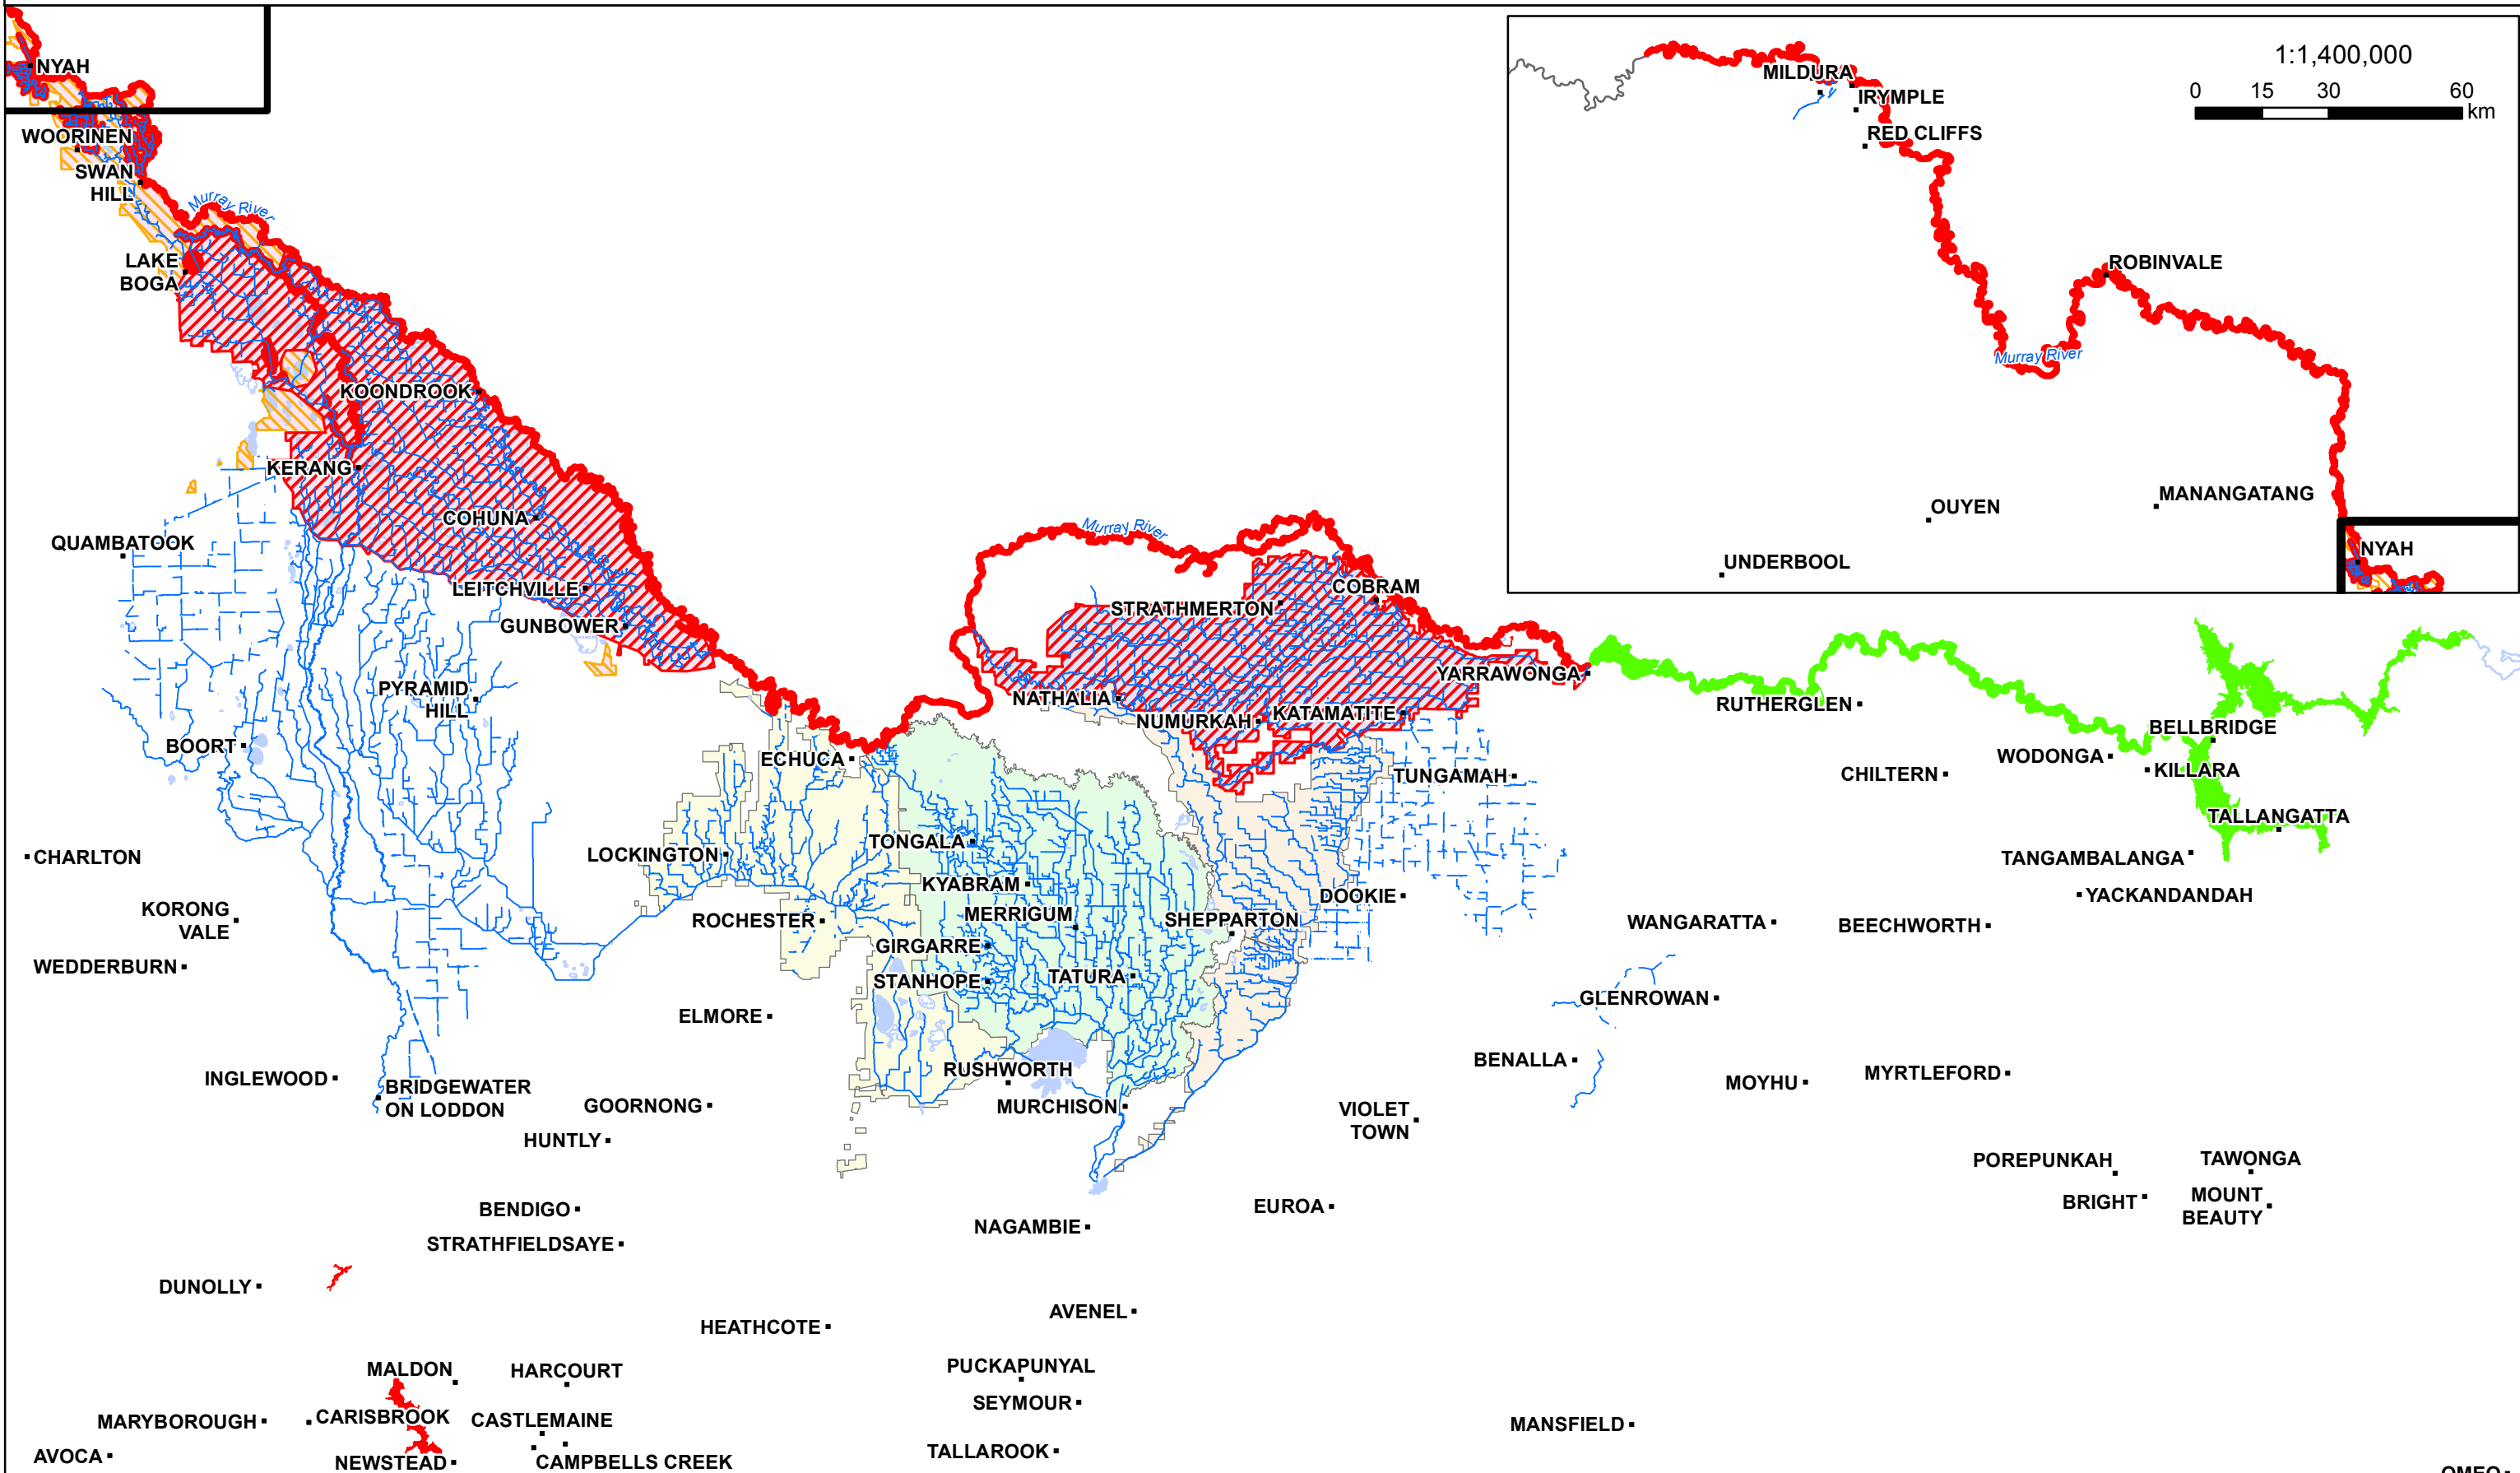

# Blue Green Algae (BGA) Alert Areas

GOULBURN-MURRAY WATER

1:1,400,000  
0 15 30 60 km

**GOULBURN-MURRAY WATER**  
  
**IR209331**  
 11 MAY 2016  
 GOULBURN-MURRAY WATER  
 40 CASEY STREET (PO BOX 165)  
 TATURA VIC 3616  
 Ph (03) 5833 5500 Fax (03) 58245827  
 reception@gmwater.com.au

- BGA Status**
- BGA Warning Recently Removed
  - Declared BGA warning
  - Caution: Potential for BGA warning
  - Declared BGA warning
- Channel  
— Pipeline  
 Waterbody  
 Wetland
- Central Goulburn  
 Murray Valley  
 Loddon Valley  
 Rochester  
 Shepparton  
 Torrumbarry

SCALE AT A3 1:950,000  
0 15 30 60 km

The content of this product is provided for information purposes only. No claim is made as to the accuracy or authenticity of the content of the product. In no event will G-MW, its agents, instrumentalities and employees be liable for the accuracy of the information contained within this product nor its use or reliance placed on it. The information used within this product is provided on the basis that all persons accessing the information undertake responsibility for assessing the relevance and accuracy of its content.