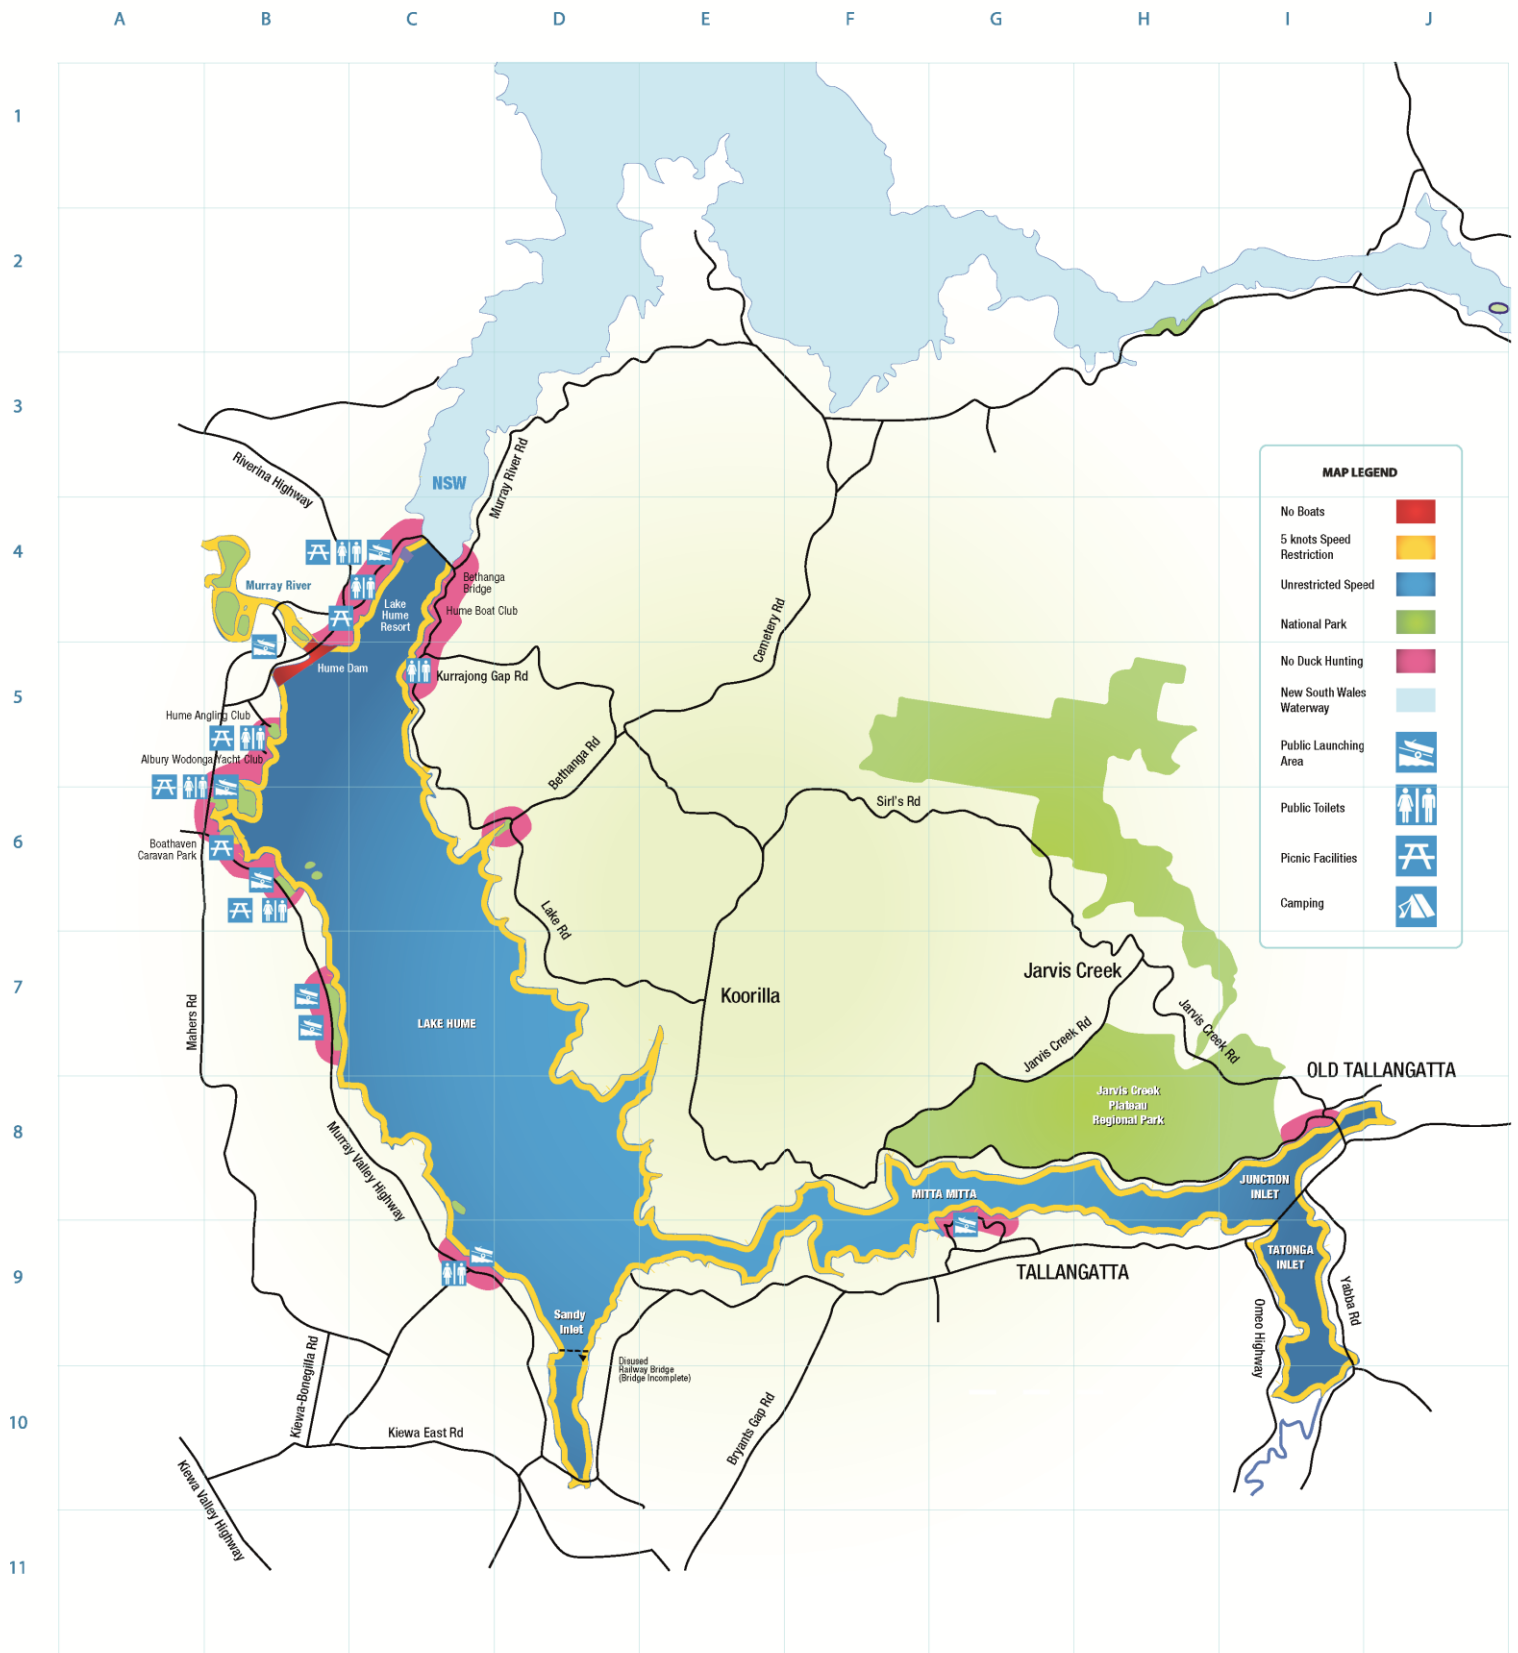

Lake Hume Duck Hunting Prohibited Areas

Guidelines

Important information:

- This map only identifies areas where duck hunting is prohibited on land and water under the control of GMW
- All hunters must comply with the *Firearms Act 1996* and any Acts, regulations or codes that apply to duck hunting
- Duck hunting is not permitted:
  - on the channel network
  - outside of the times and dates of the specified duck hunting season

Visitors must:

- Remove their litter from GMW land and waterways
- Be aware lake water is not suitable for human consumption
- Not light fires on GMW managed land
- Not camp on GMW managed land, with exception of commercial caravan parks. For more information on recreation facilities and boating guidelines please refer to Boating and Facilities maps available at www.gmwwater.com.au

Contact details:

- Urgent issues relating to the carriage and use of firearms should be referred to Victoria Police by dialling 000
- Information on duck hunting in Victorian waters is available from the Game Management Authority by phoning 136 186 or at www.gma.vic.gov.au

Be safe - take care