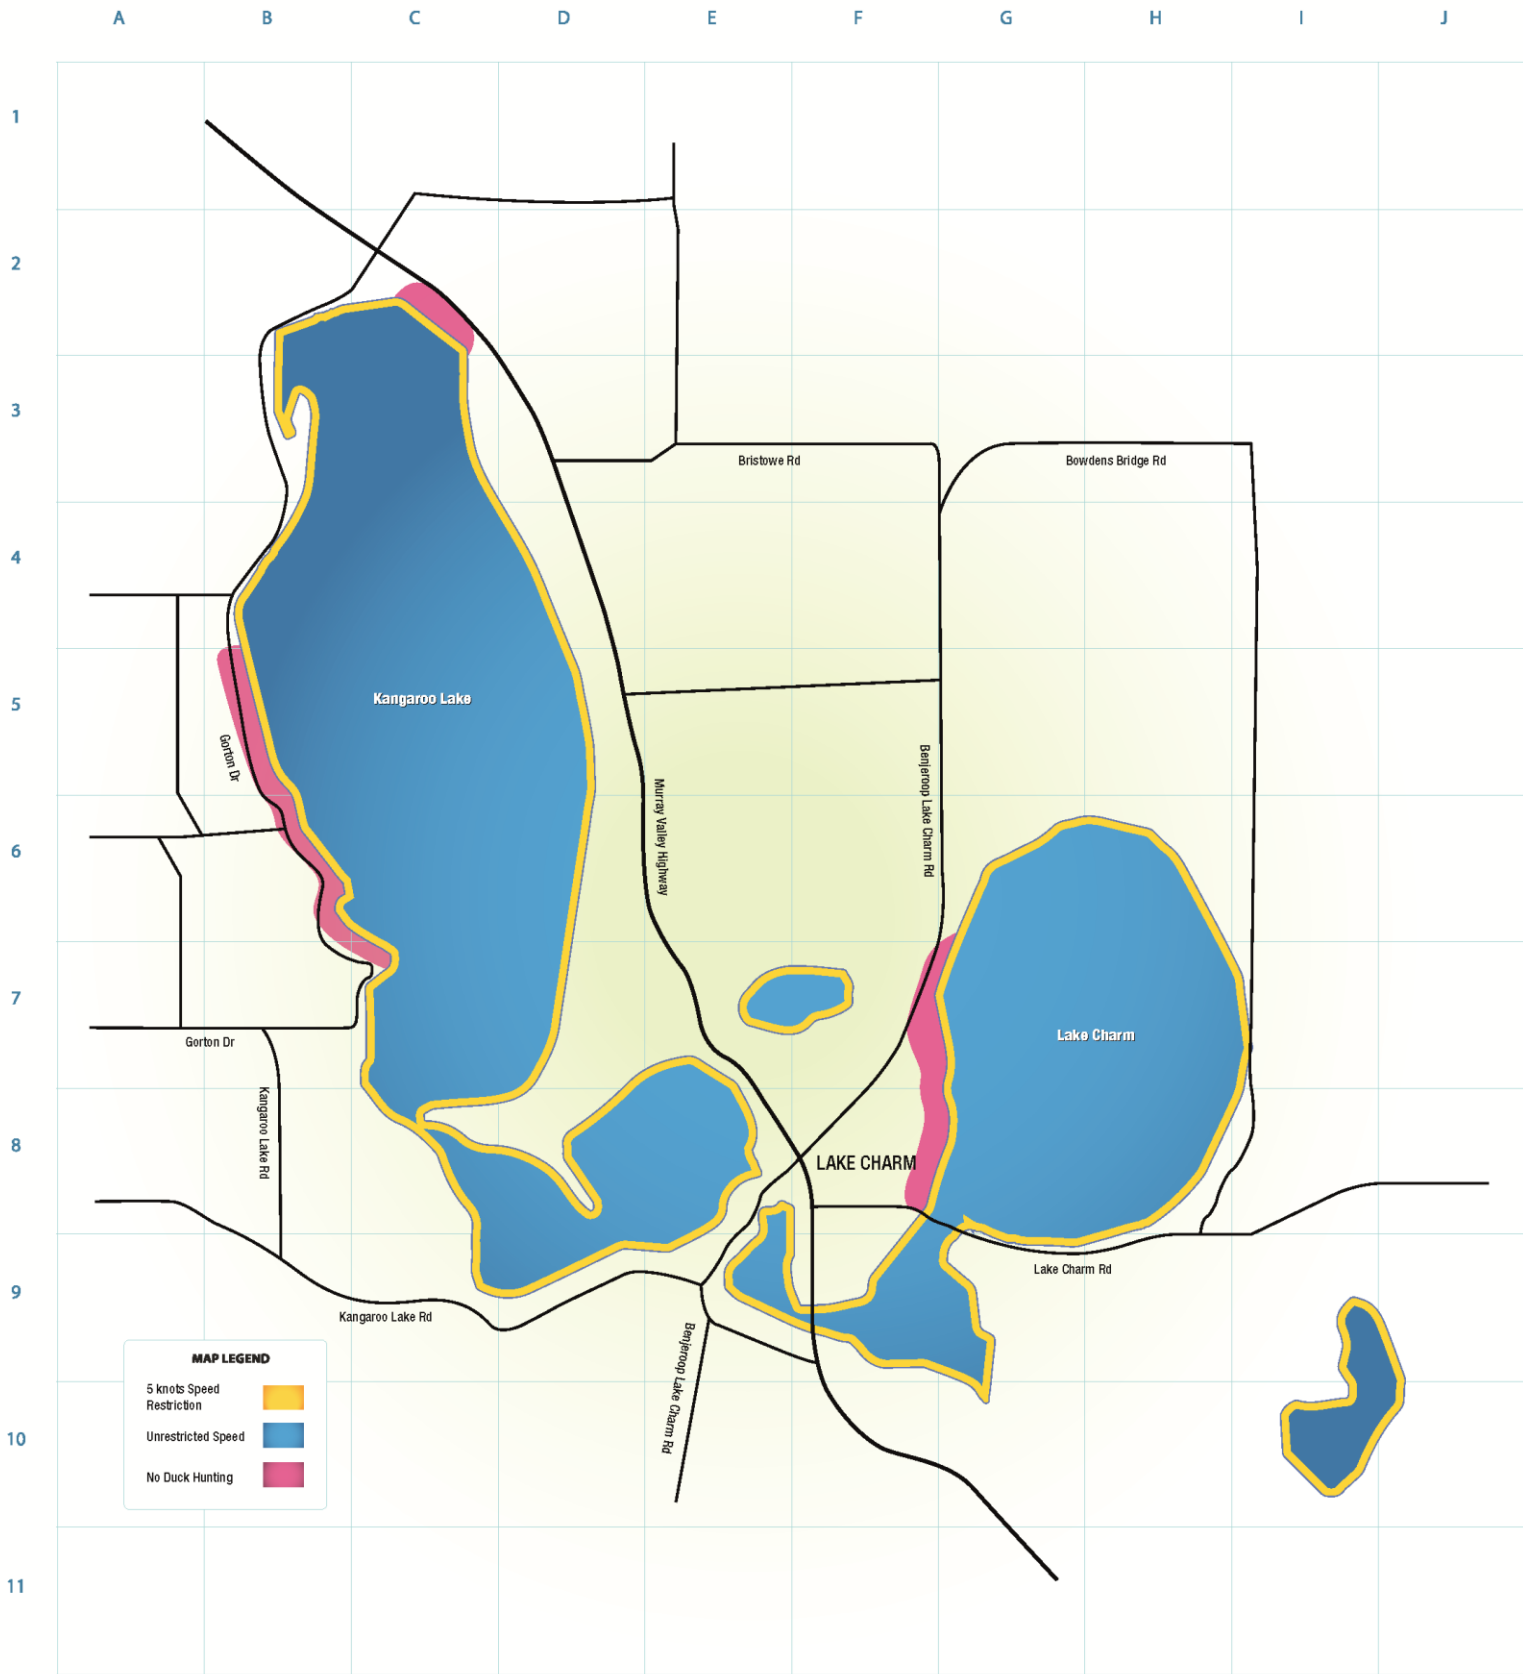

Goulburn-Murray Water permits duck hunting at many of its water storages during Victoria's designated duck hunting season. This includes Lake Charm, Kangaroo Lake and Racecourse Lake.

Caring for the lakes

The Game Management Authority has also developed a smart phone app to assist hunters this season. It can be downloaded from the App Store and Google Play.

Lake Charm & Kangaroo Lake Duck Hunting Prohibited Areas