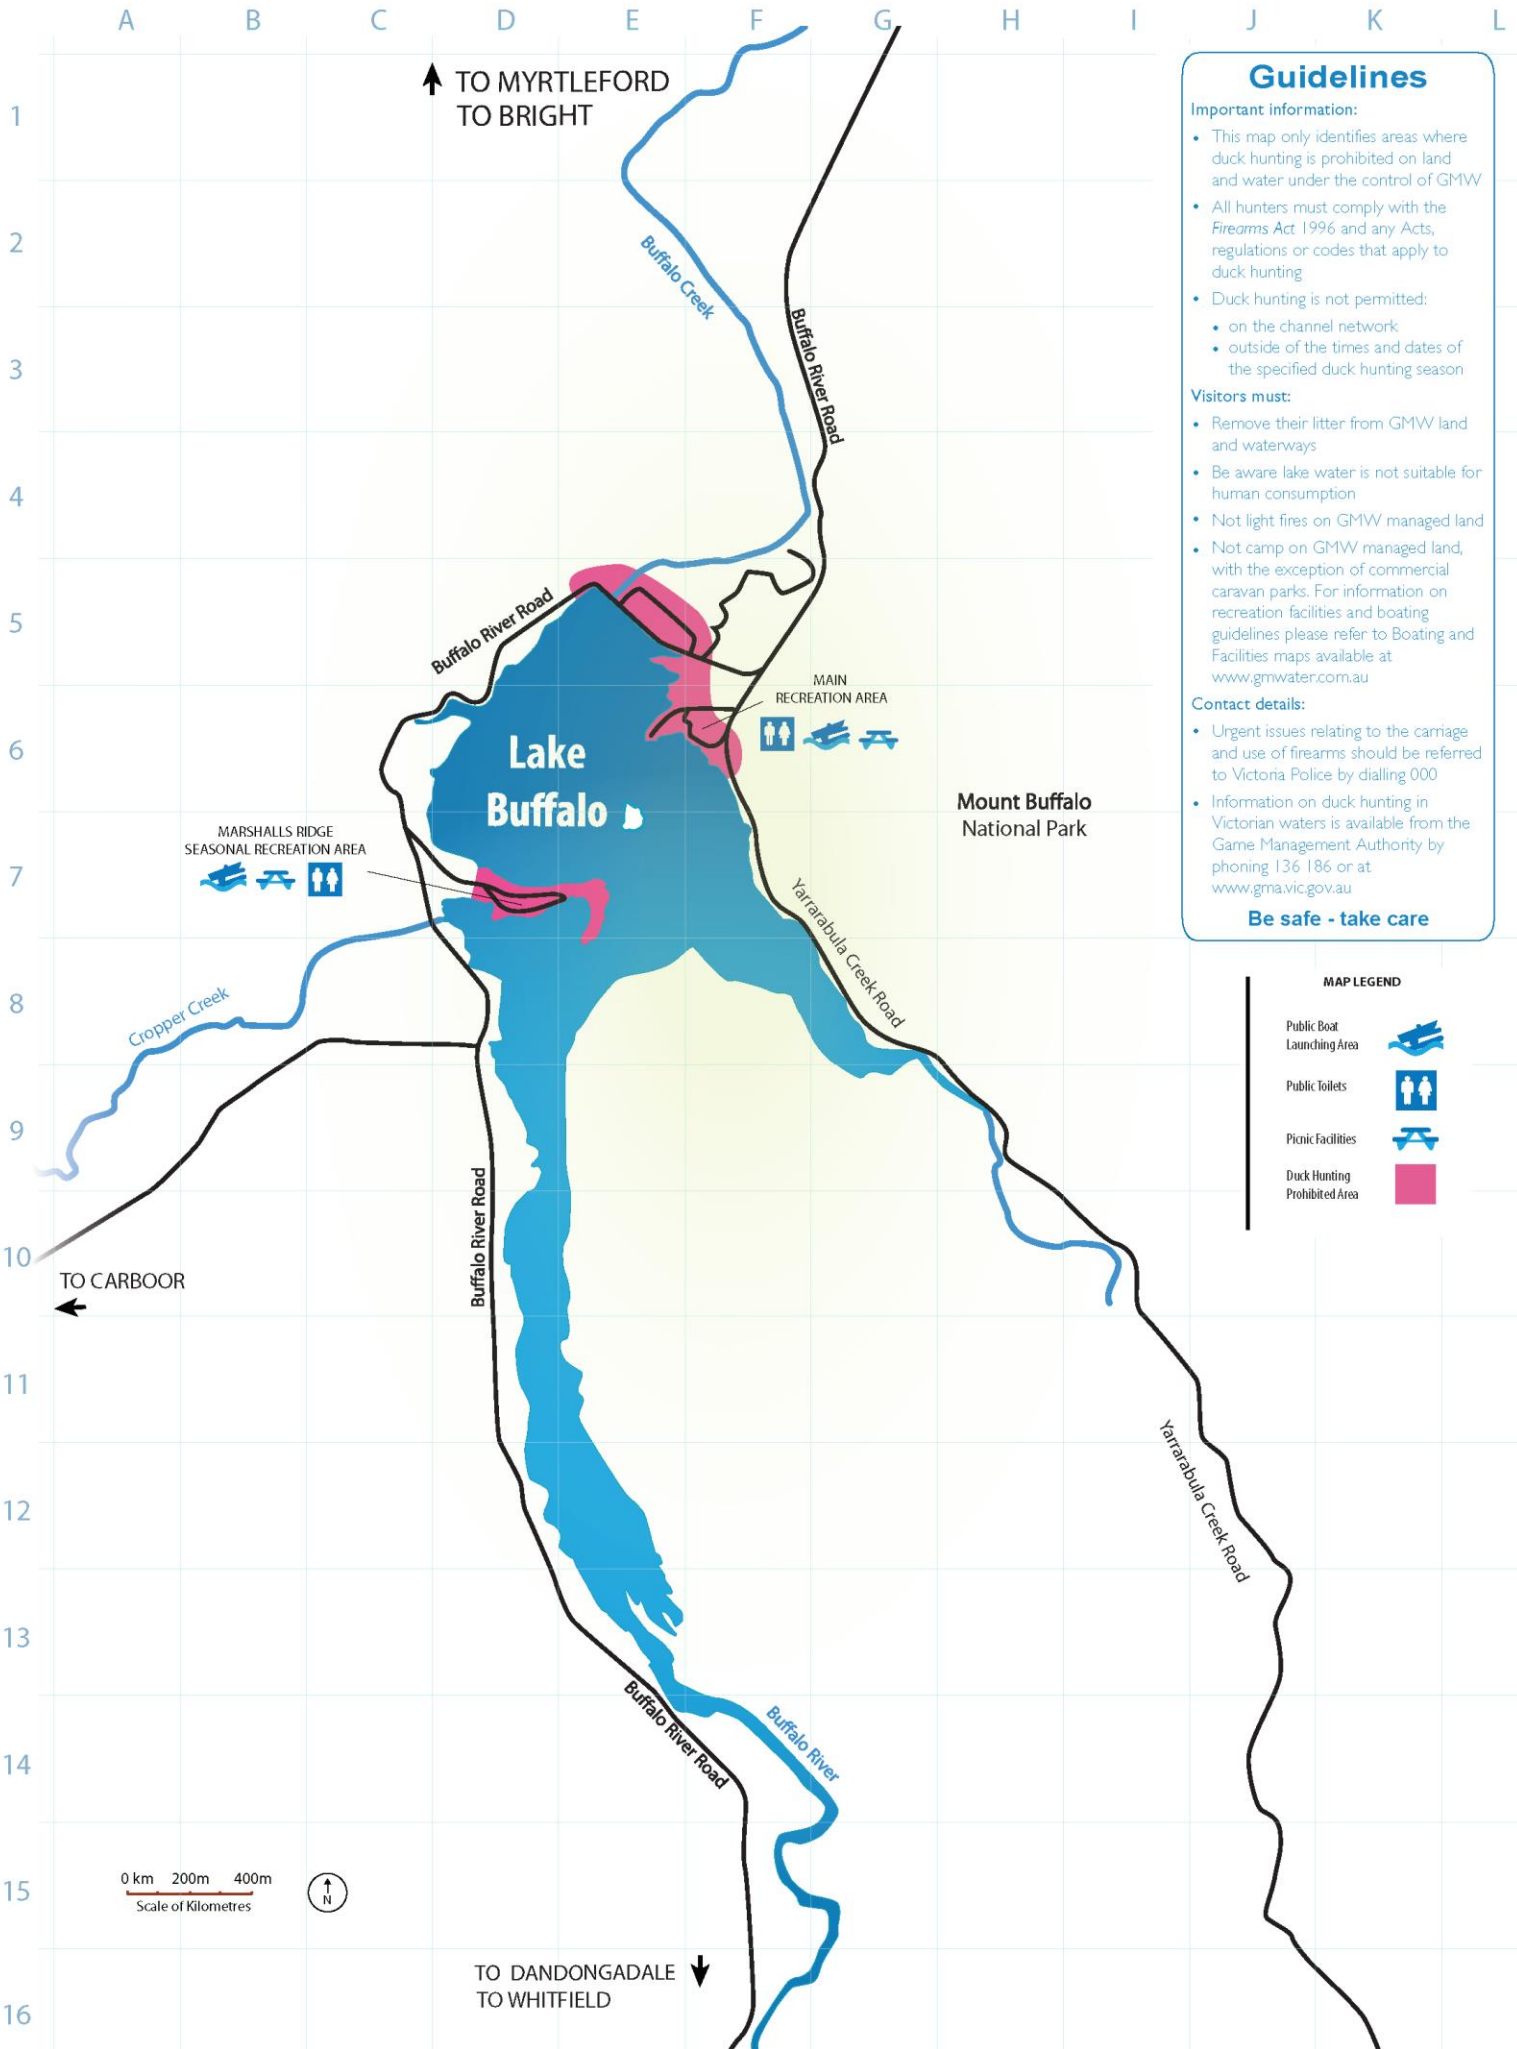

Lake Buffalo Duck Hunting Prohibited Areas

Guidelines

Important information:

- This map only identifies areas where duck hunting is prohibited on land and water under the control of GMW
- All hunters must comply with the *Firearms Act 1996* and any Acts, regulations or codes that apply to duck hunting
- Duck hunting is not permitted:
  - on the channel network
  - outside of the times and dates of the specified duck hunting season

Visitors must:

- Remove their litter from GMW land and waterways
- Be aware lake water is not suitable for human consumption
- Not light fires on GMW managed land
- Not camp on GMW managed land, with the exception of commercial caravan parks. For information on recreation facilities and boating guidelines please refer to Boating and Facilities maps available at www.gmwater.com.au

Contact details:

- Urgent issues relating to the carriage and use of firearms should be referred to Victoria Police by dialling 000
- Information on duck hunting in Victorian waters is available from the Game Management Authority by phoning 136 186 or at www.gma.vic.gov.au

Be safe - take care

MAP LEGEND

- Public Boat Launching Area
- Public Toilets
- Picnic Facilities
- Duck Hunting Prohibited Area

0 km 200m 400m
Scale of Kilometres

TO DANDONGADALE
TO WHITFIELD