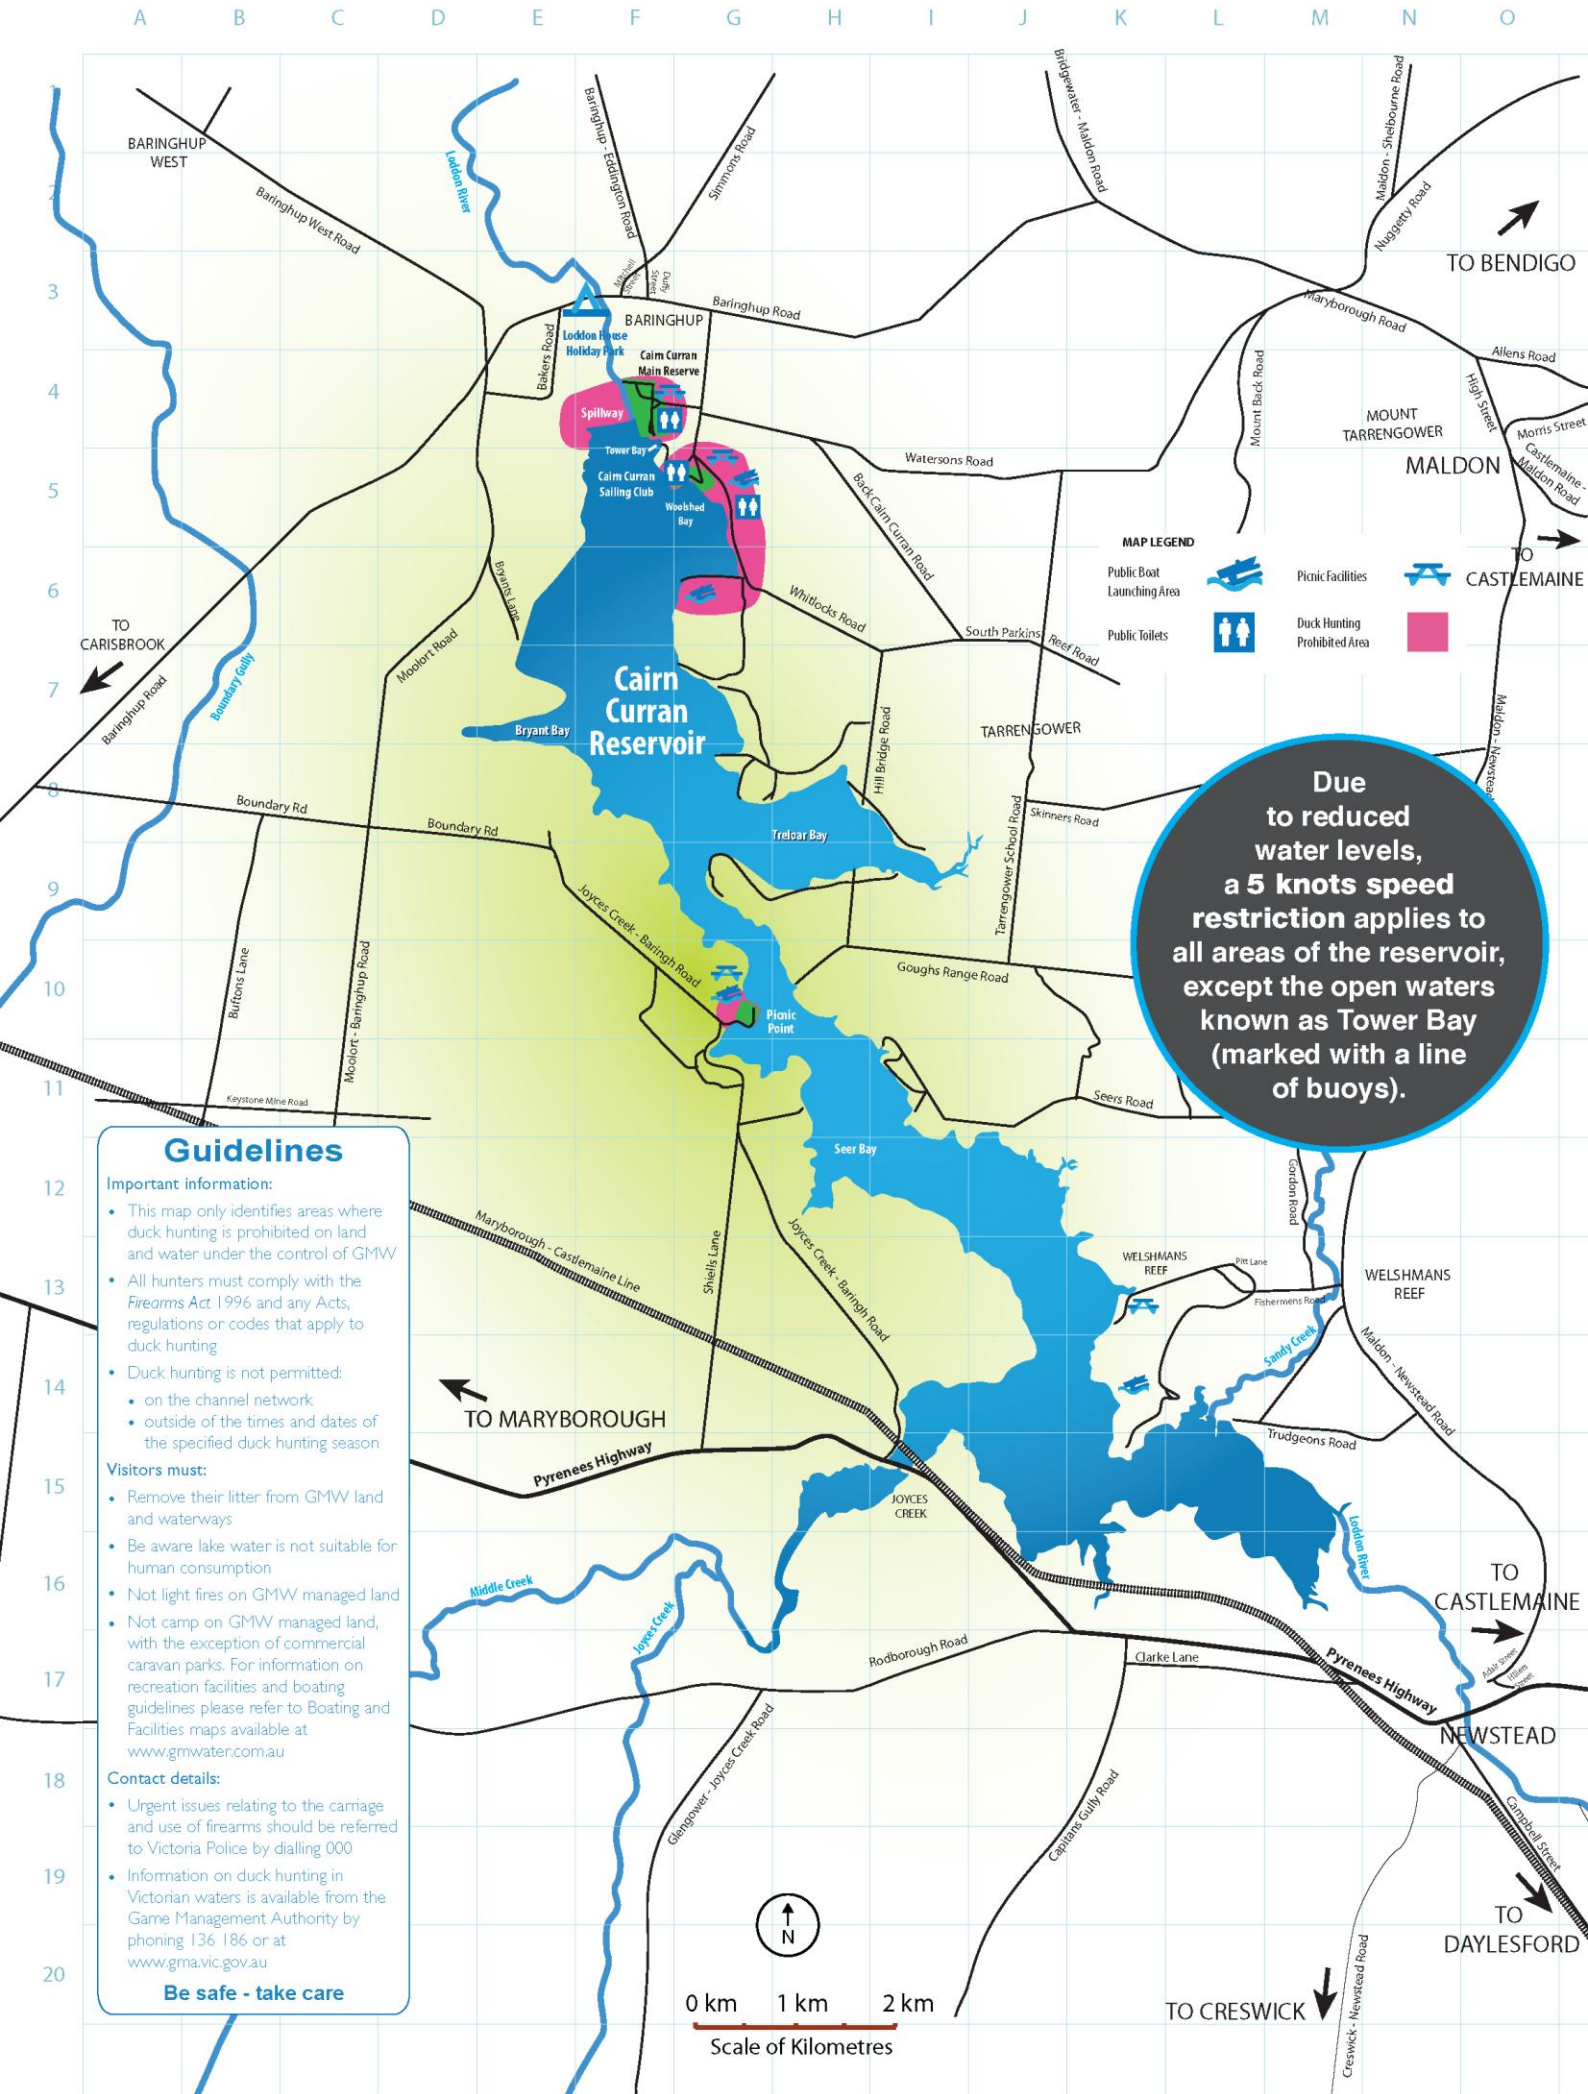

Goulburn-Murray Water permits duck hunting at many of its water storages during Victoria's designated duck hunting season. This includes Cairn Curran Reservoir.

# Cairn Curran Duck Hunting Prohibited Areas

Due to reduced water levels, a 5 knots speed restriction applies to all areas of the reservoir, except the open waters known as Tower Bay (marked with a line of buoys).