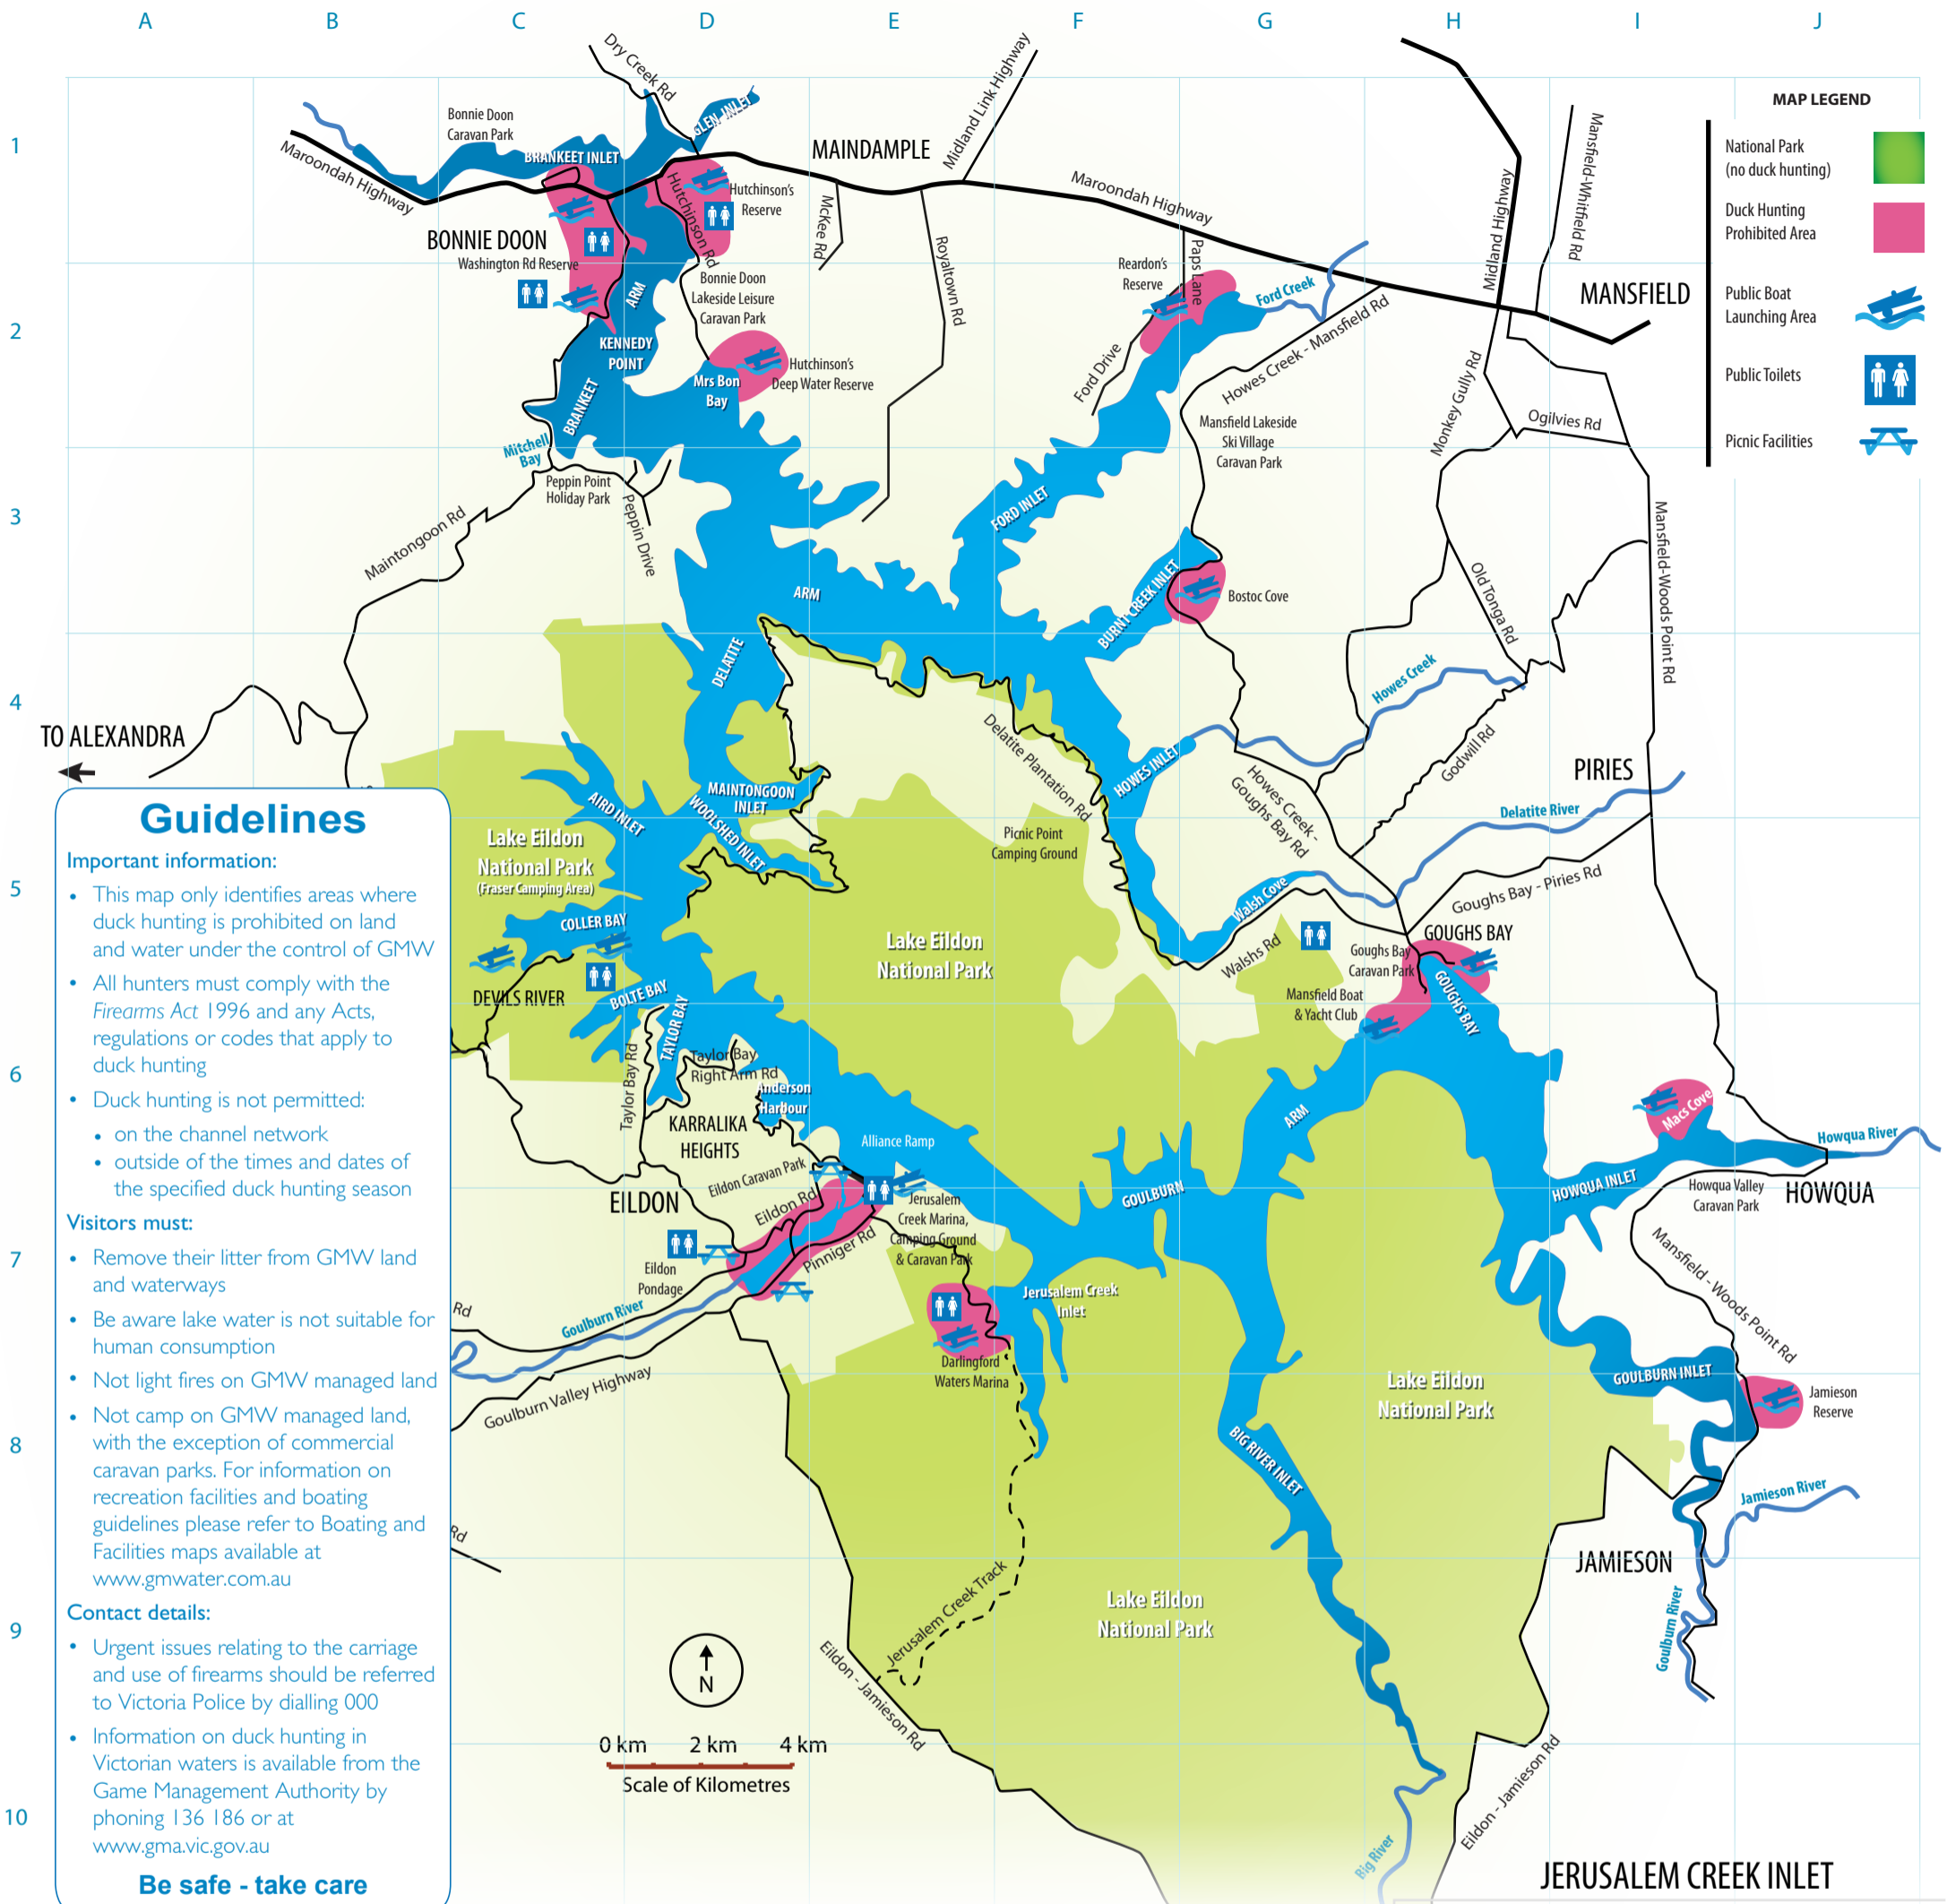

# Lake Eildon Duck Hunting Prohibited Areas

## BRANKEET ARM

## COLLER BAY

## JERUSALEM CREEK INLET