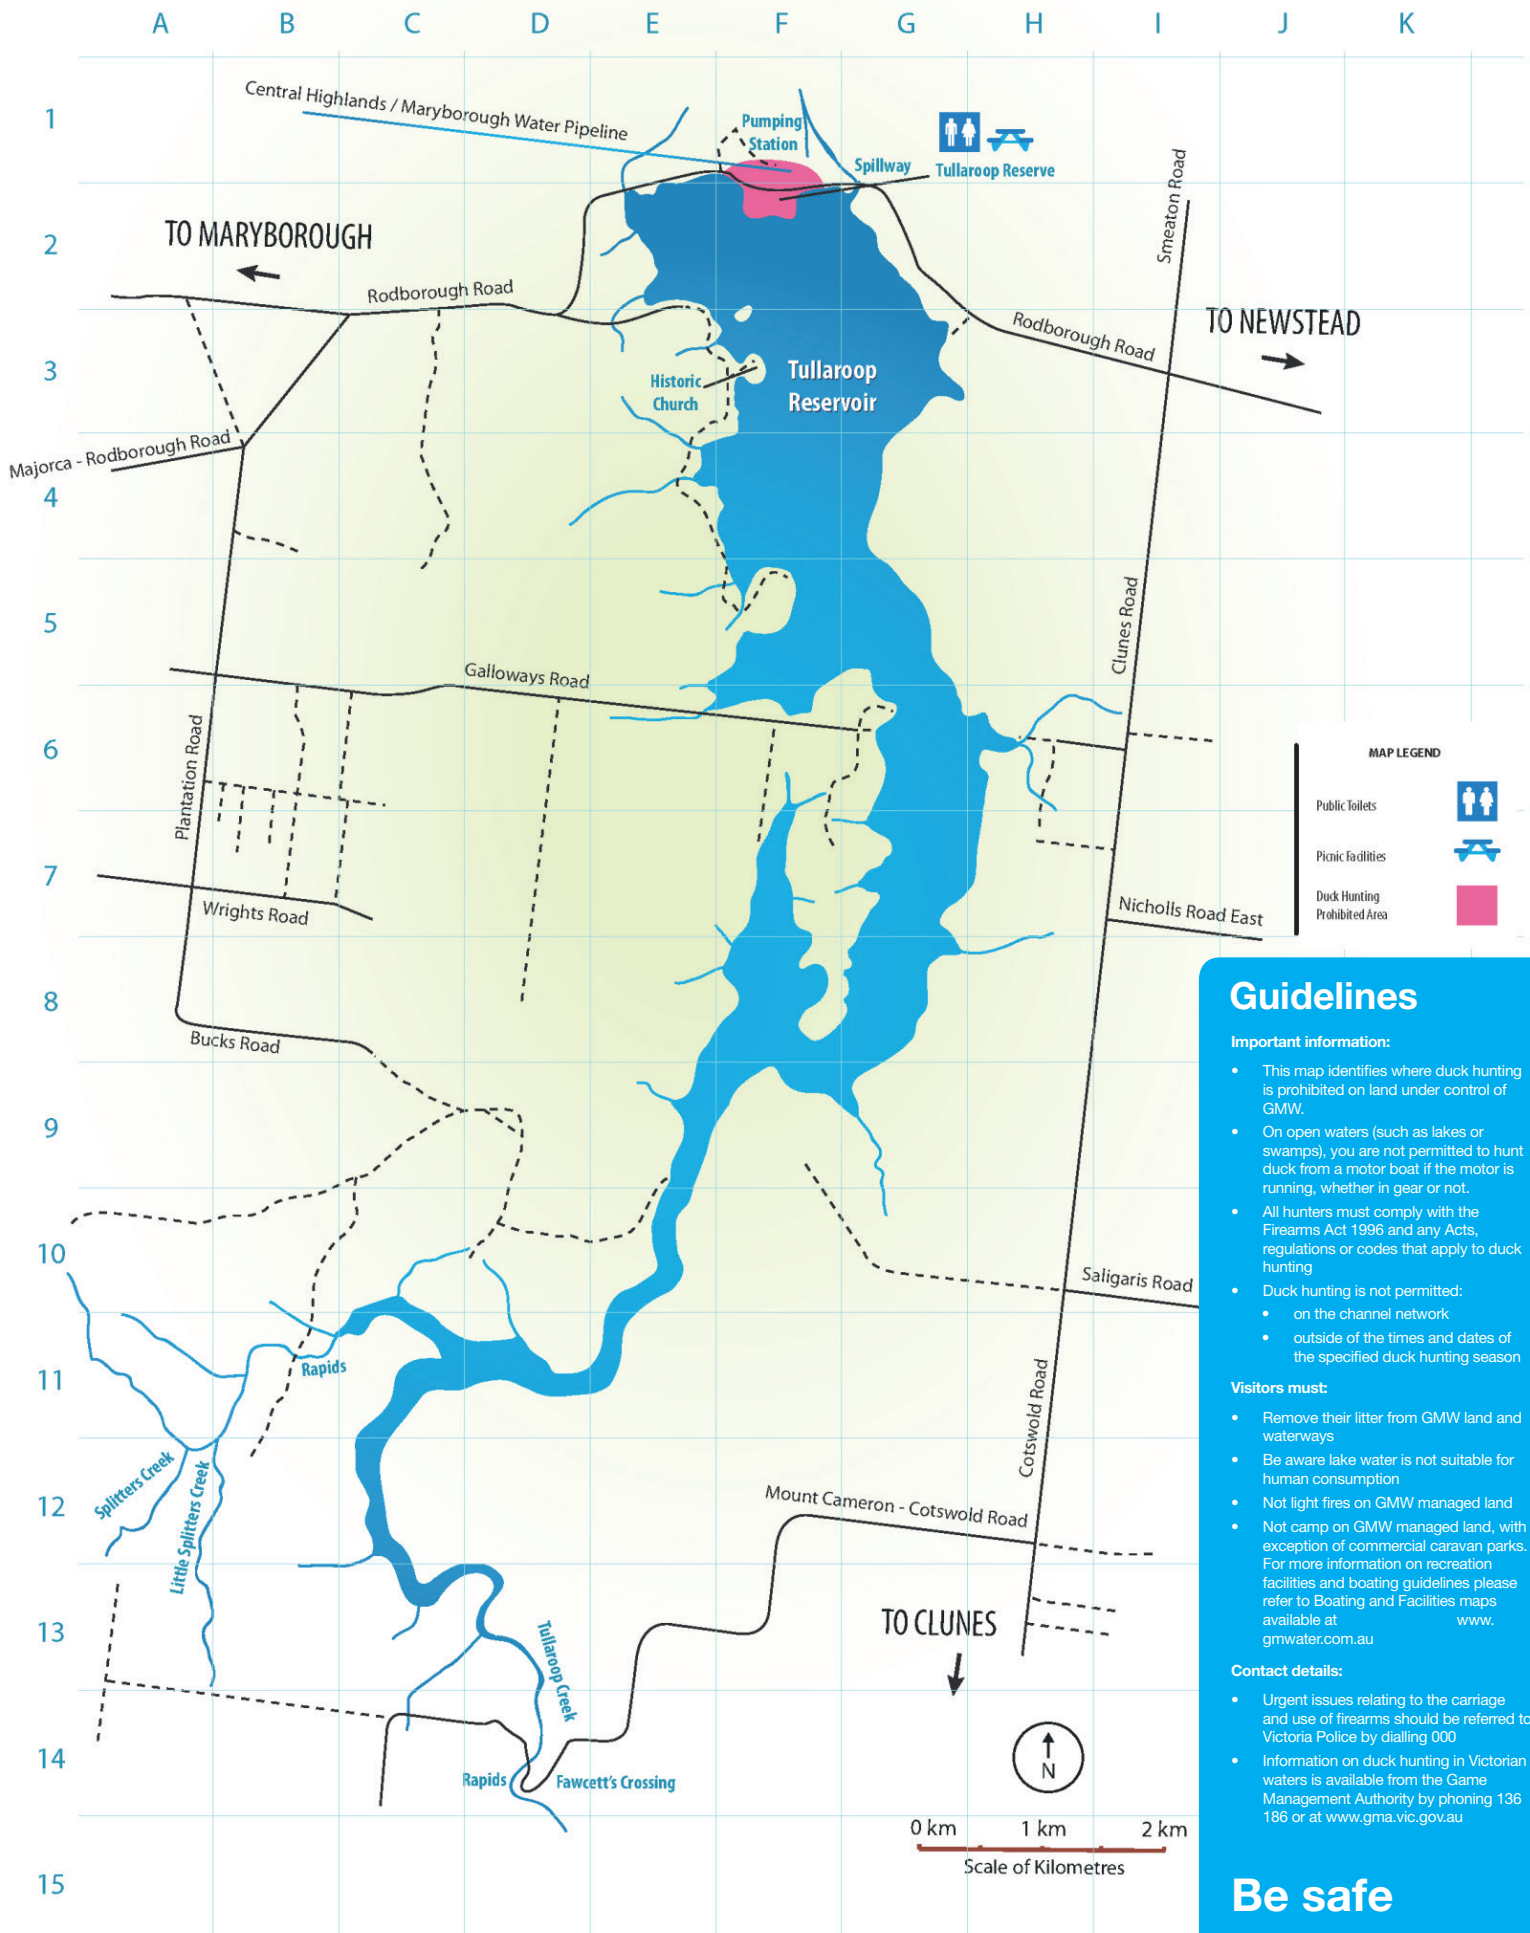

Tullaroop Reservoir Duck Hunting Prohibited Areas

Guidelines

Important information:

- This map identifies where duck hunting is prohibited on land under control of GMW.
- On open waters (such as lakes or swamps), you are not permitted to hunt duck from a motor boat if the motor is running, whether in gear or not.
- All hunters must comply with the Firearms Act 1996 and any Acts, regulations or codes that apply to duck hunting.
- Duck hunting is not permitted:
  - on the channel network
  - outside of the times and dates of the specified duck hunting season

Visitors must:

- Remove their litter from GMW land and waterways
- Be aware lake water is not suitable for human consumption
- Not light fires on GMW managed land
- Not camp on GMW managed land, with exception of commercial caravan parks. For more information on recreation facilities and boating guidelines please refer to Boating and Facilities maps available at www.gmwater.com.au

Contact details:

- Urgent issues relating to the carriage and use of firearms should be referred to Victoria Police by dialling 000
- Information on duck hunting in Victorian waters is available from the Game Management Authority by phoning 136 186 or at www.gma.vic.gov.au

**Be safe
take care**