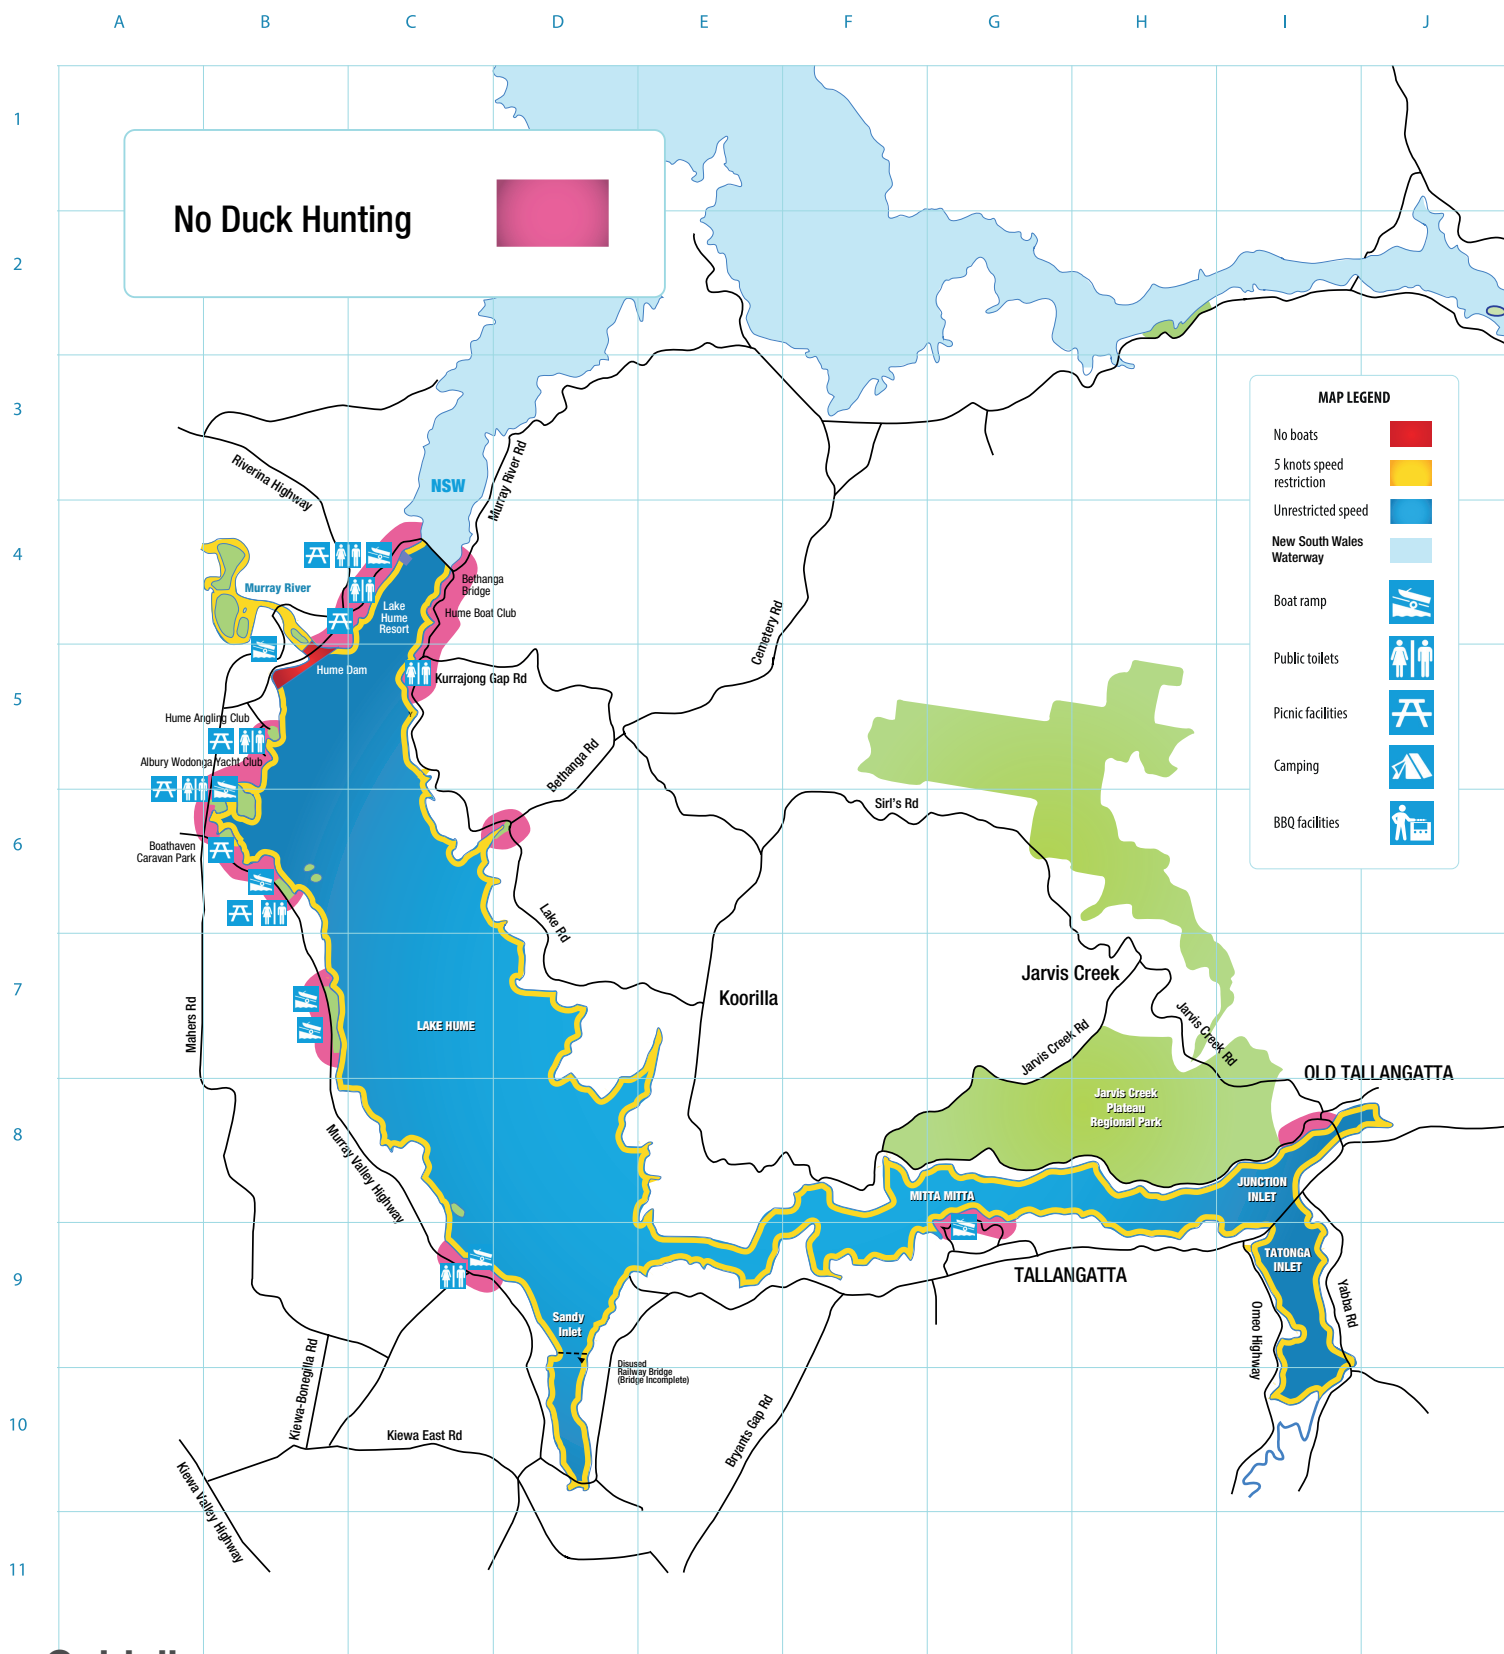

Goulburn-Murray Water permits duck hunting at many of its water storages during Victoria's designated duck hunting season. This includes Lake Hume.

Caring for Lake Hume

Lake Hume is a beautiful natural resource. This duck hunting season, you can help care for the lake by:

Public access for any purpose (including duck hunting) is prohibited along GMW's channel network at all times.

The use of firearms and hunting in public recreation areas and around storage assets is also prohibited. These areas are clearly signed and marked on water storage maps that you can download from www.gmwater.com.au/recreation-tourism/duck-hunting

The Game Management Authority has also developed a smart phone app to assist hunters this season. It can be downloaded from the App Store and Google Play.

Lake Hume Duck Hunting Prohibited Areas

Guidelines

Important information:

- This map identifies where duck hunting is prohibited on land under control of GMW.
- On open waters (such as lakes or swamps), you are not permitted to hunt duck from a motor boat if the motor is running, whether in gear or not.
- All hunters must comply with the Firearms Act 1996 and any Acts, regulations or codes that apply to duck hunting
- Duck hunting is not permitted:
 - on the channel network
 - outside of the times and dates of the specified duck hunting season