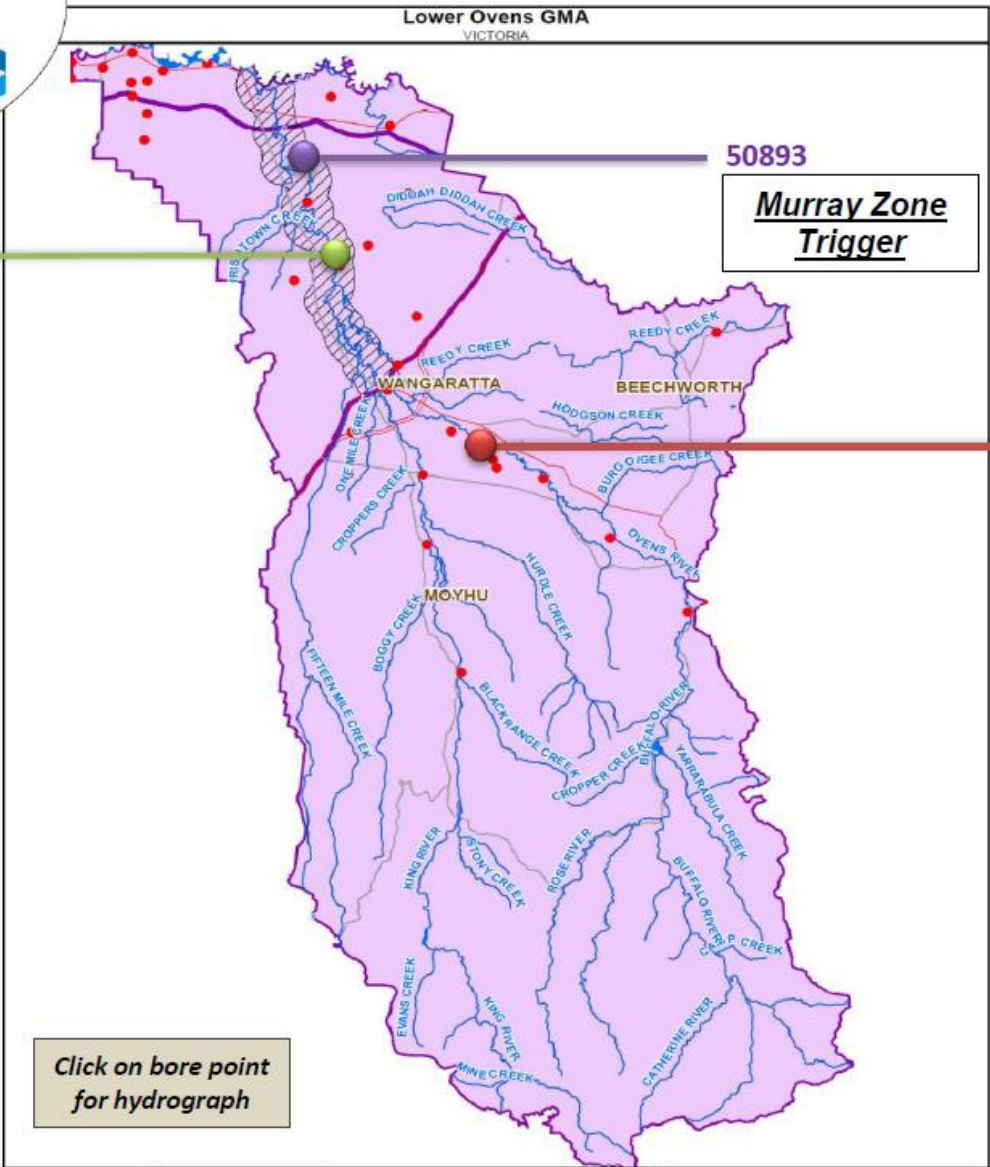

Lower Ovens GMA

**Ovens Plain
Zone Trigger**

62863

50893

**Murray Zone
Trigger**

**WRK053427 &
WRK053414**

Click on bore point
for hydrograph

The graphs display levels from the Water Measurement Information System
<http://data.water.vic.gov.au>