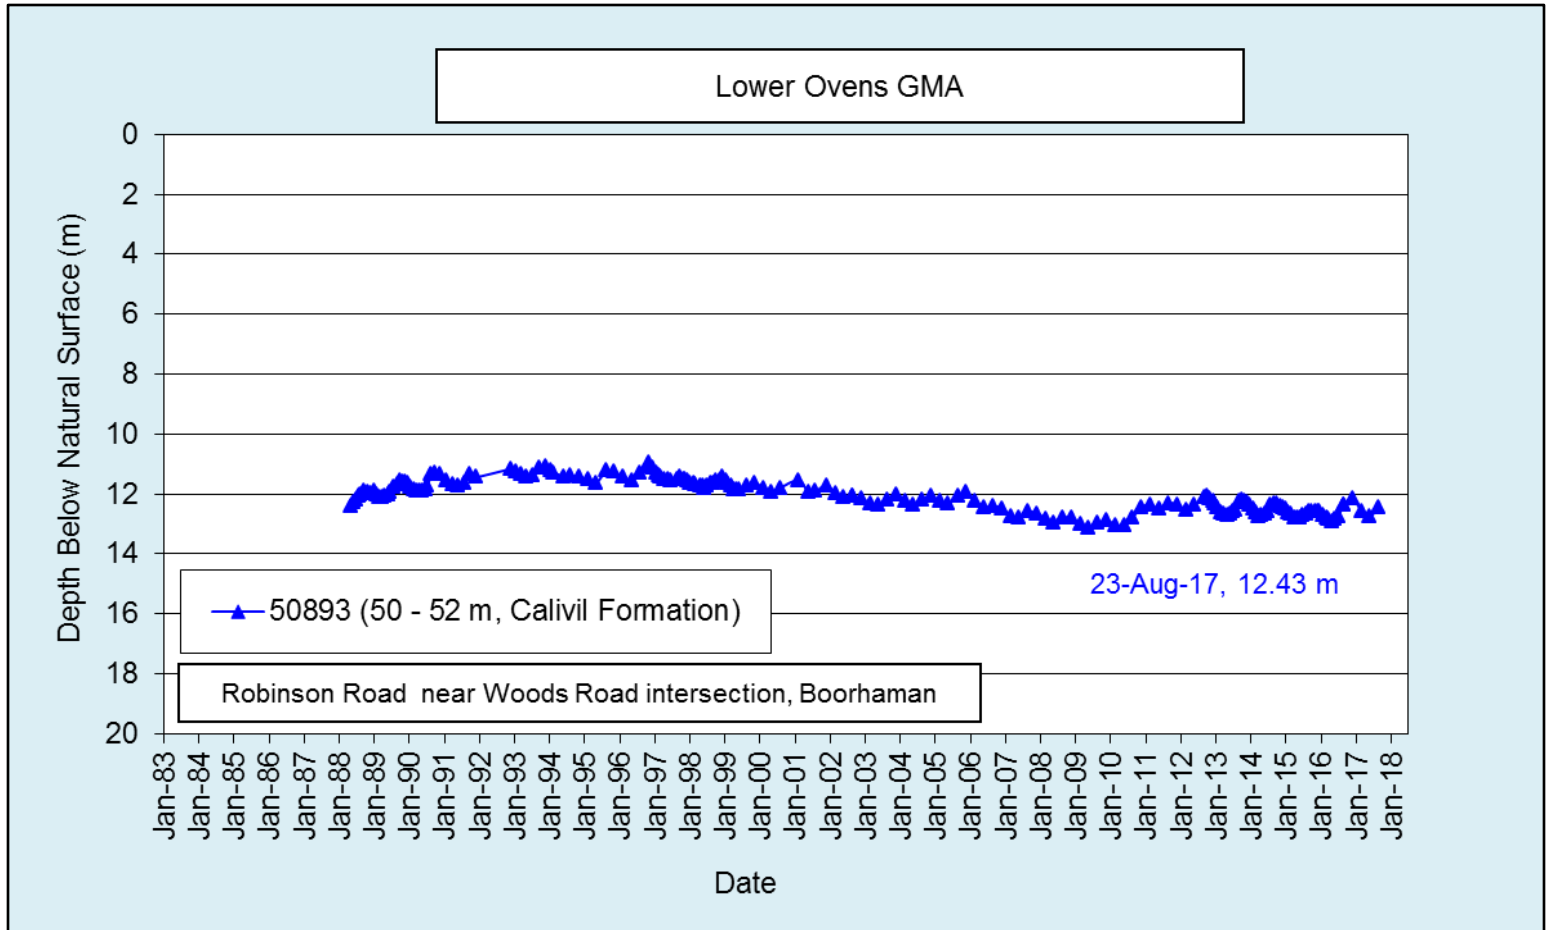

Lower Ovens GMA