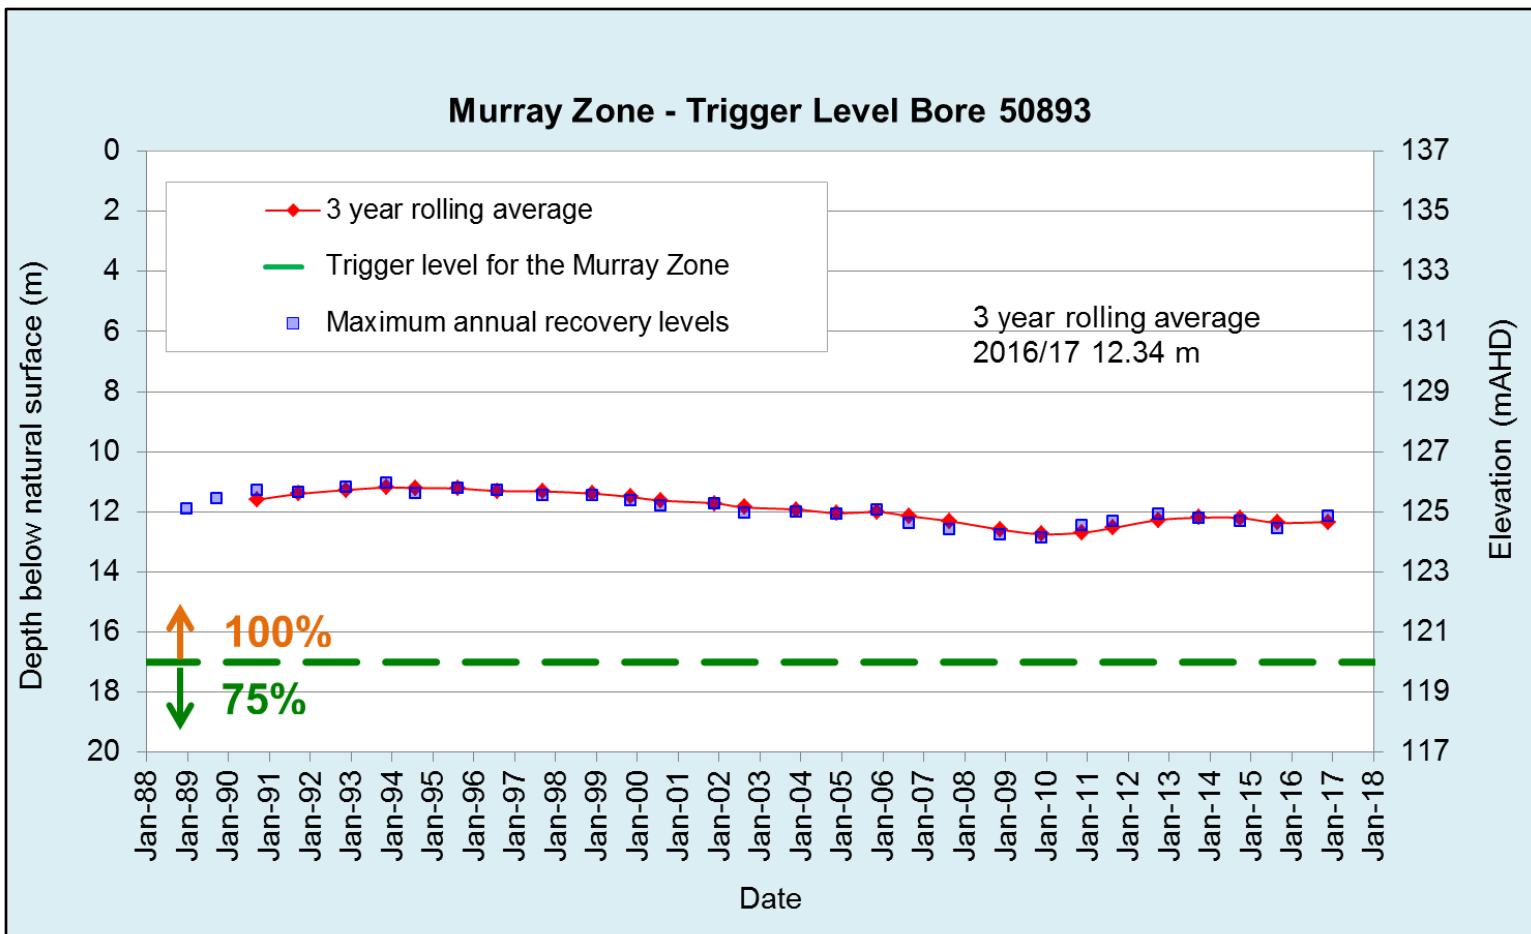

Lower Ovens GMA

**Ovens Plain
Zone Trigger**

62863

50893

**Murray Zone
Trigger**

**WRK053427 &
WRK053414**

Click on bore point
for hydrograph

The graphs display levels from the Water Measurement Information System
<http://data.water.vic.gov.au>

Lower Ovens GMA

Lower Ovens GMA

Lower Ovens GMA

Lower Ovens GMA

Lower Ovens GMA