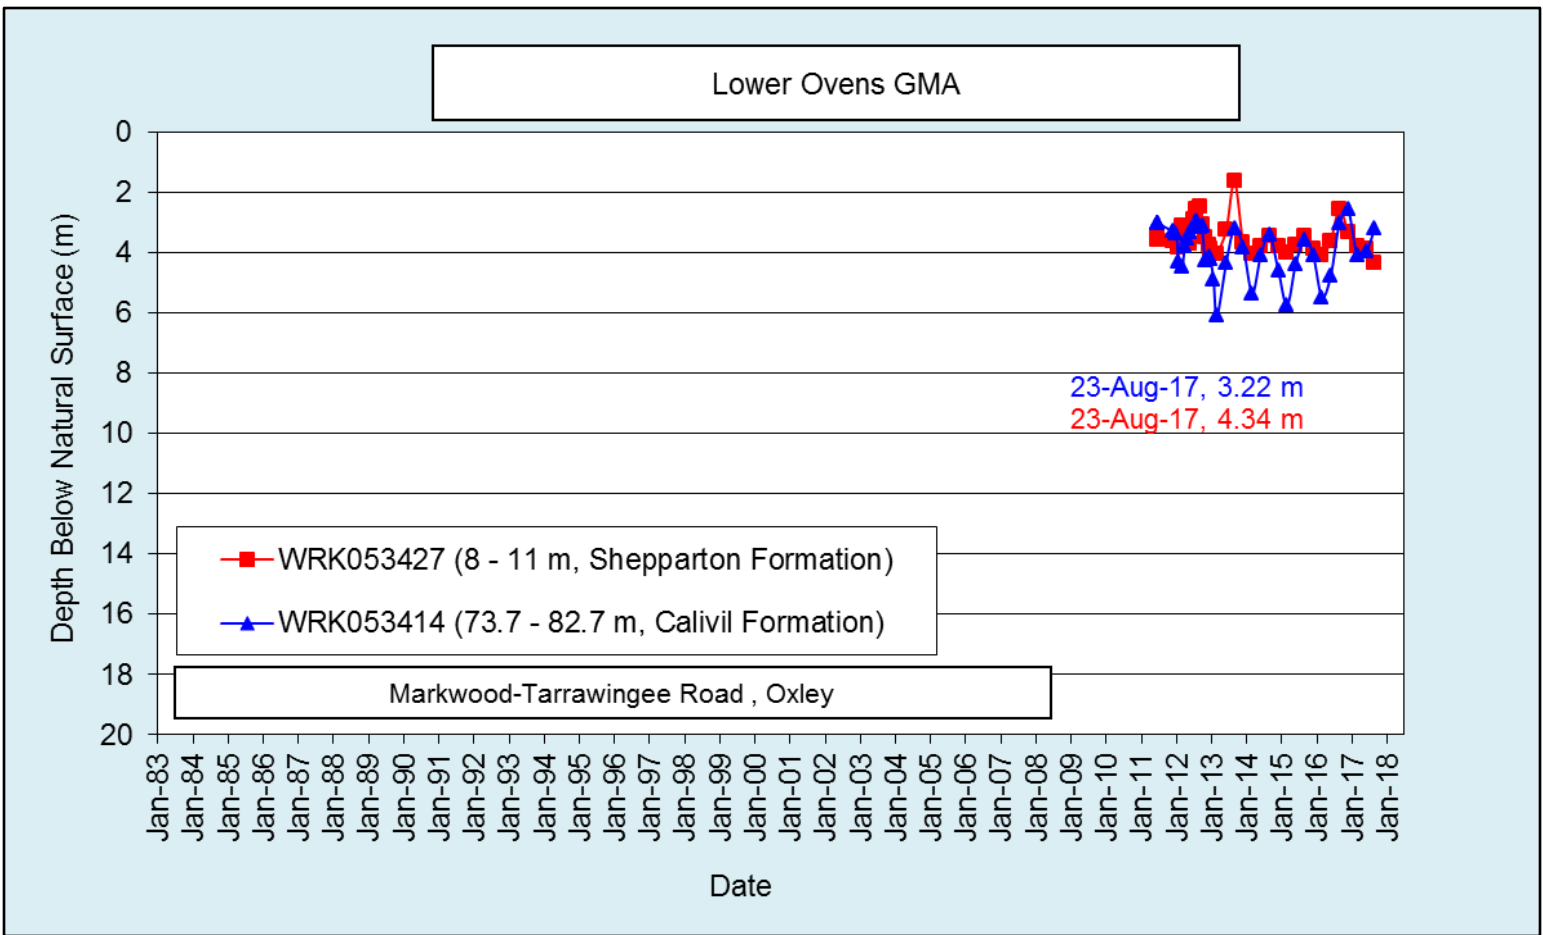

Lower Ovens GMA

**Ovens Plain
Zone Trigger**

62863

50893

**Murray Zone
Trigger**

**WRK053427 &
WRK053414**

Click on bore point
for hydrograph

The graphs display levels from the Water Measurement Information System
<http://data.water.vic.gov.au>

Lower Ovens GMA

Lower Ovens GMA

Lower Ovens GMA

Lower Ovens GMA

Lower Ovens GMA