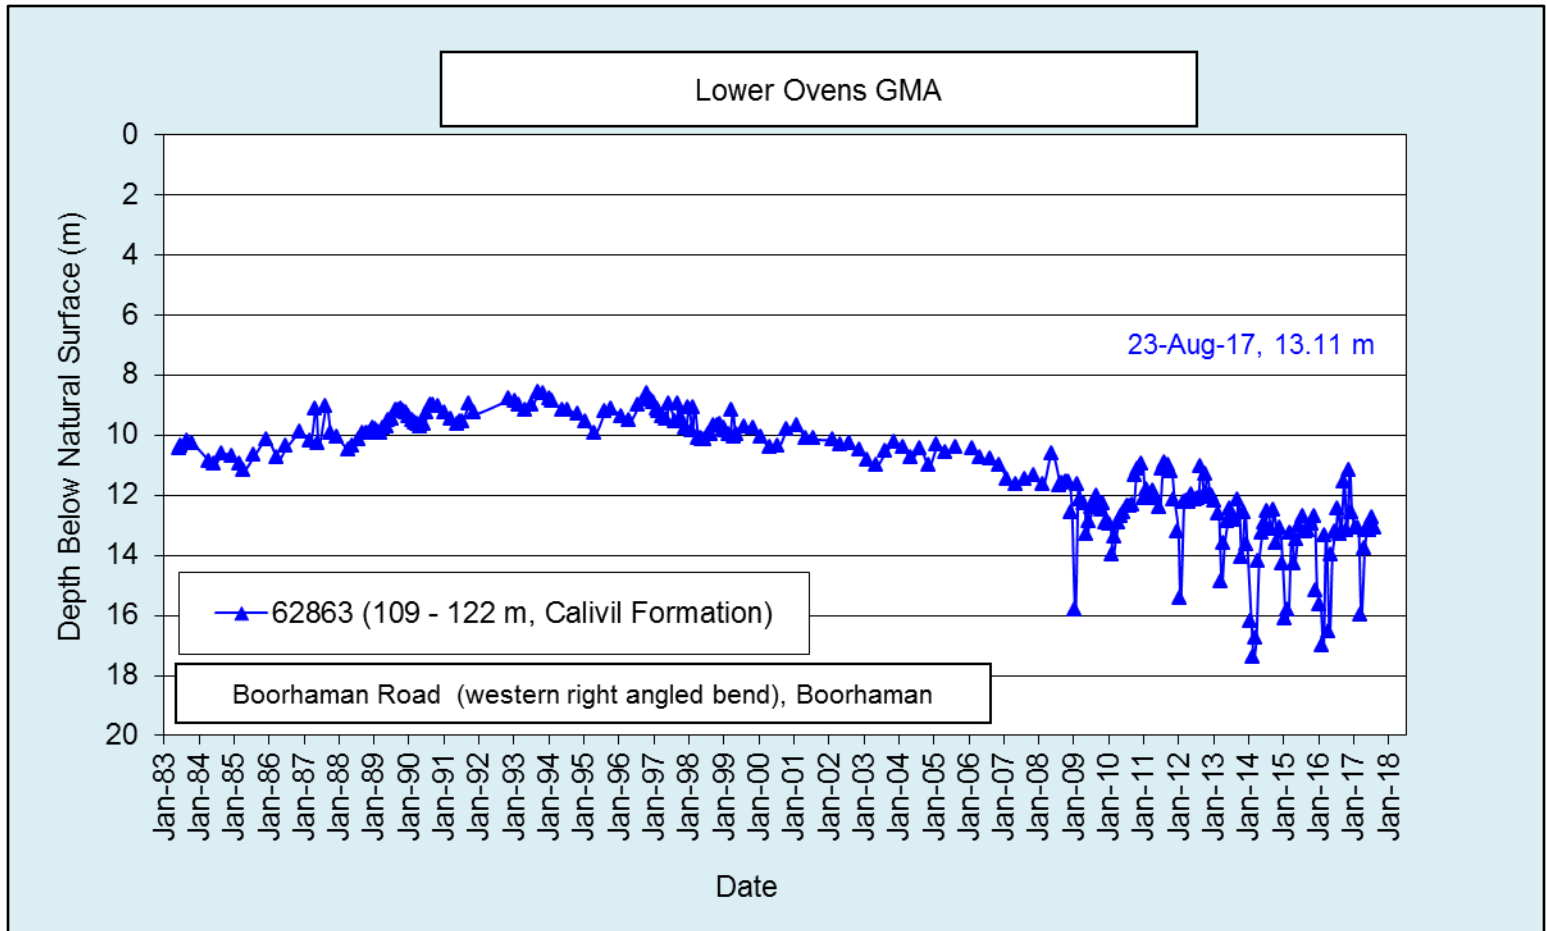

Lower Ovens GMA