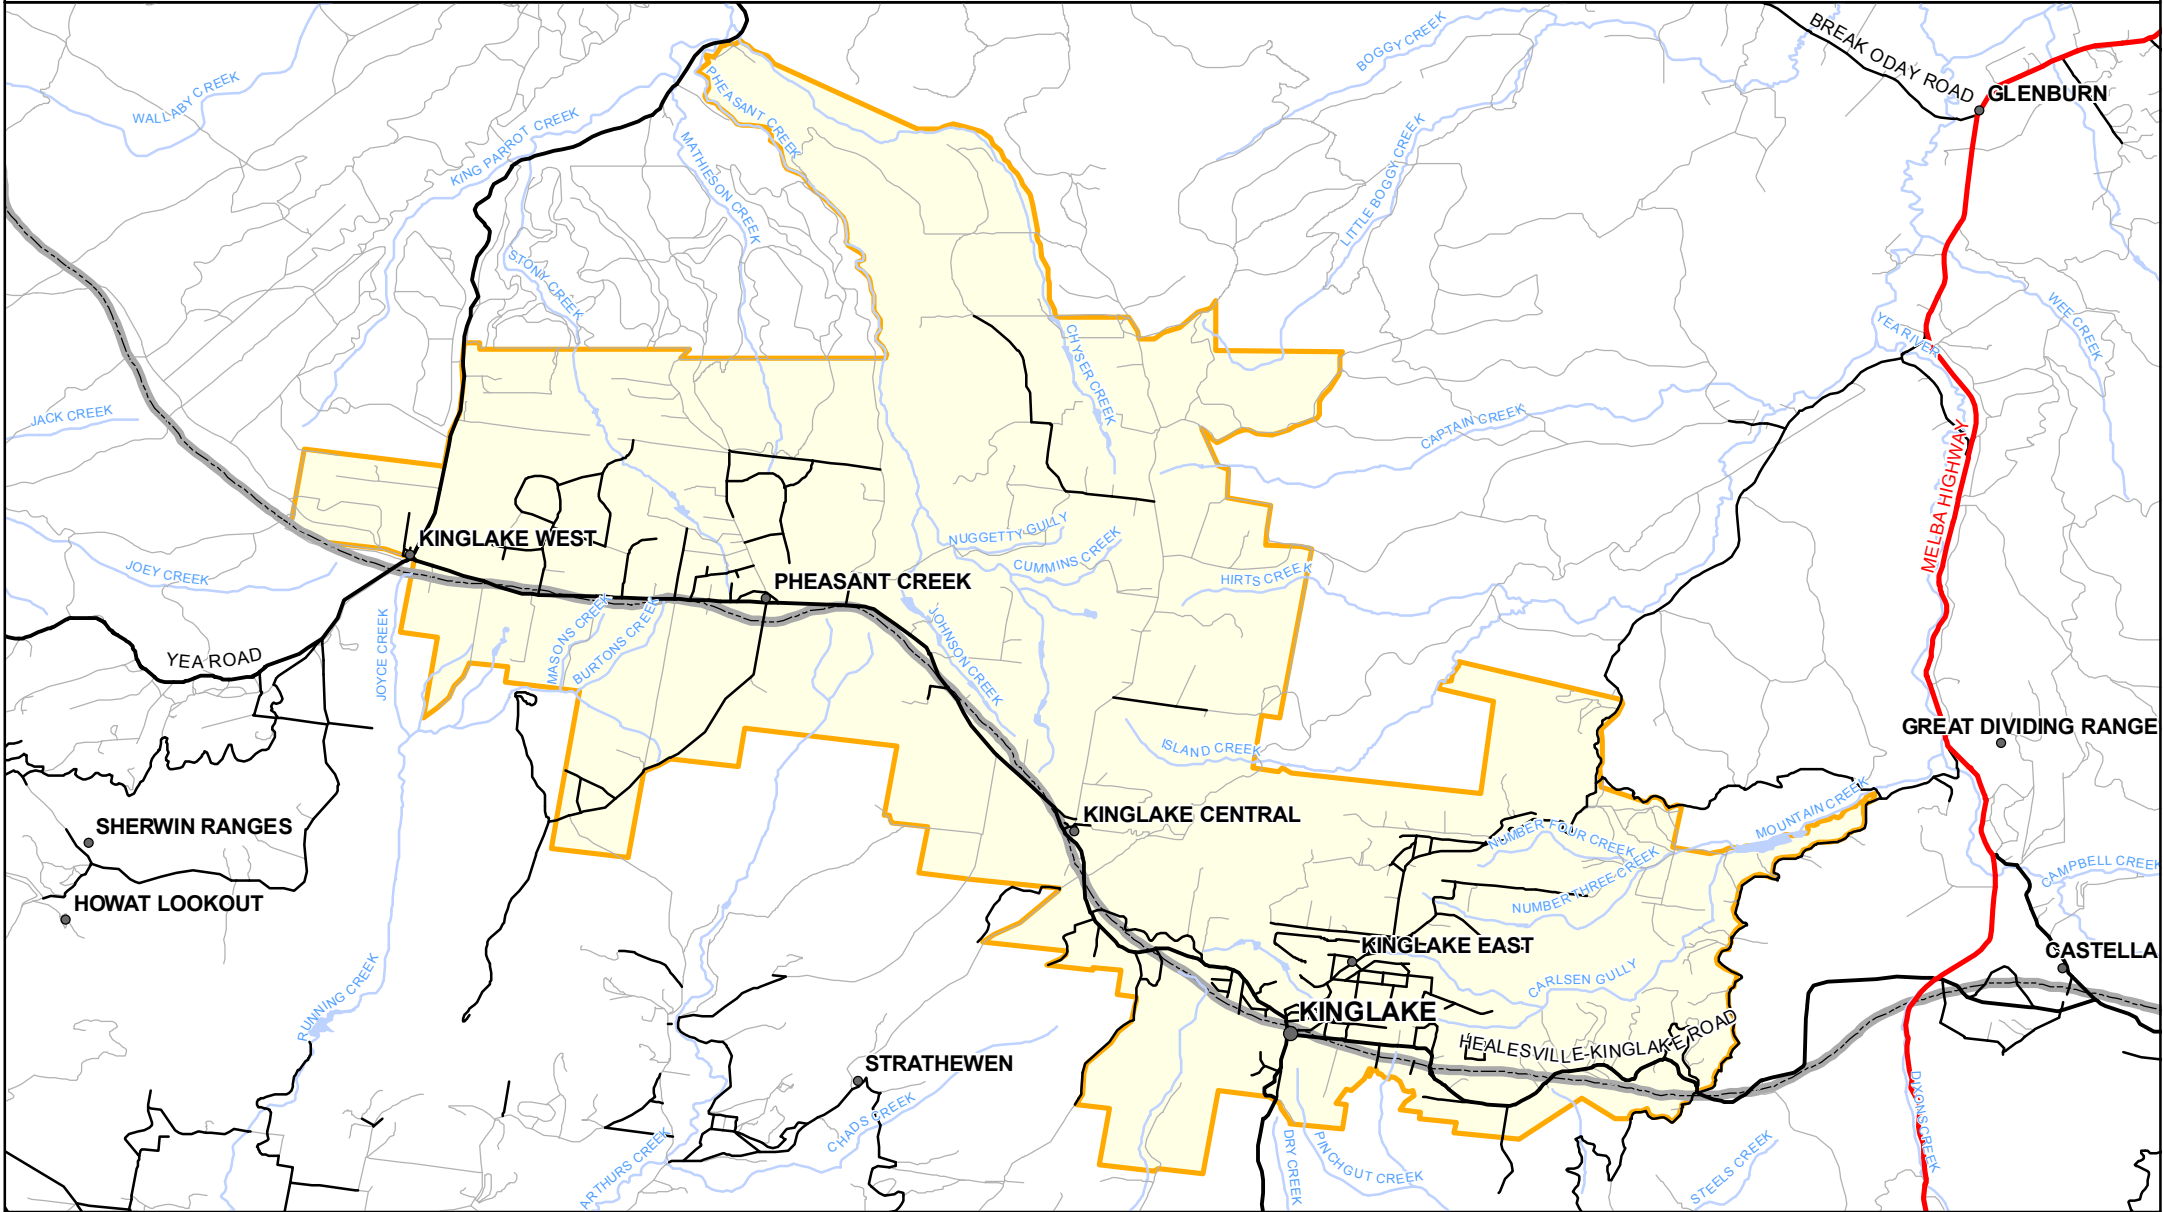

KINGLAKE GMA

GROUNDWATER MANAGEMENT TRADING ZONE