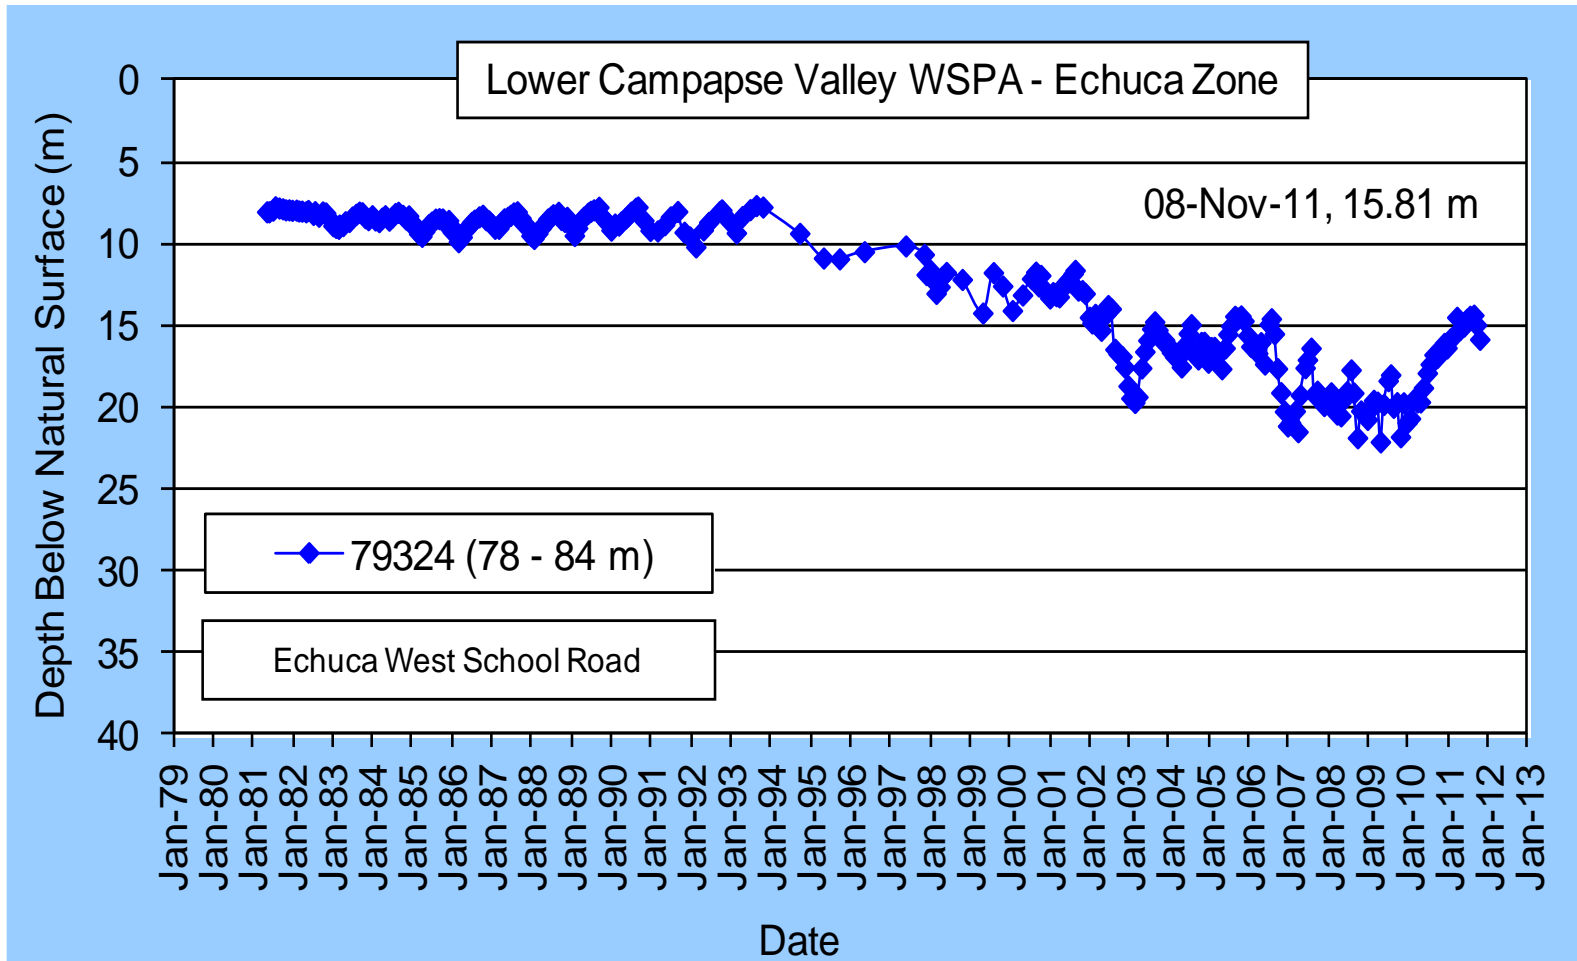

Regional groundwater levels Loddon & Campaspe valleys

Goulburn-Murray Water has plotted groundwater levels for key State observation bores within Water Supply Protection Areas (WSPA) and Groundwater Management Areas (GMA) to inform their customers of changes over time.

83003

Legend	
●	Water Observation Boxes
 	Lower Campaspe Valley WSPA
	Freeway
	Highway
	Major Road
	Waterway
—	Riverbank

SCALE AT 1:400,000

0 5 10 20 km

The content of this product is provided for information purposes only. No warranty is made as to the accuracy or completeness of the content of the product. In any event, the user should be aware that the product is provided for the use of reference only. The information contained in this product is provided as is, without any representation or warranty. The information is provided for the use of reference only. The information is provided for the use of reference only.

Lower Campaspe Valley WSPA

Lower Campaspe Valley WSPA Zone 1028

Lower Campaspe Valley WSPA

Lower Campaspe Valley WSPA

Lower Campaspe Valley WSPA

Lower Campaspe Valley WSPA

Lower Campaspe Valley WSPA