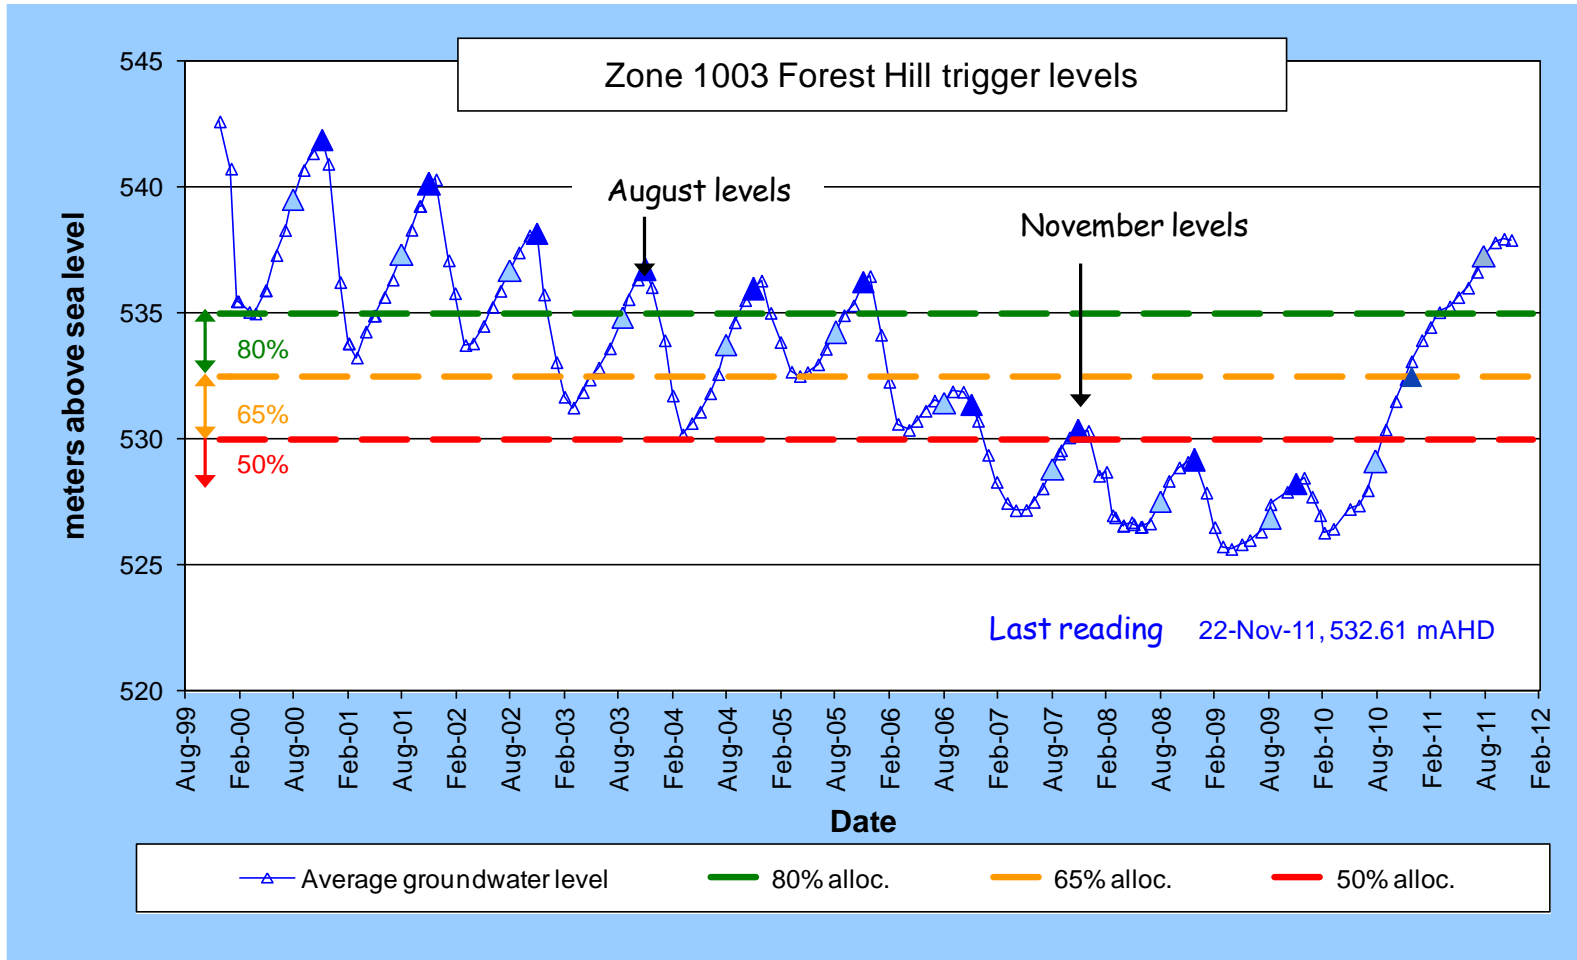

Forest Hill trigger levels