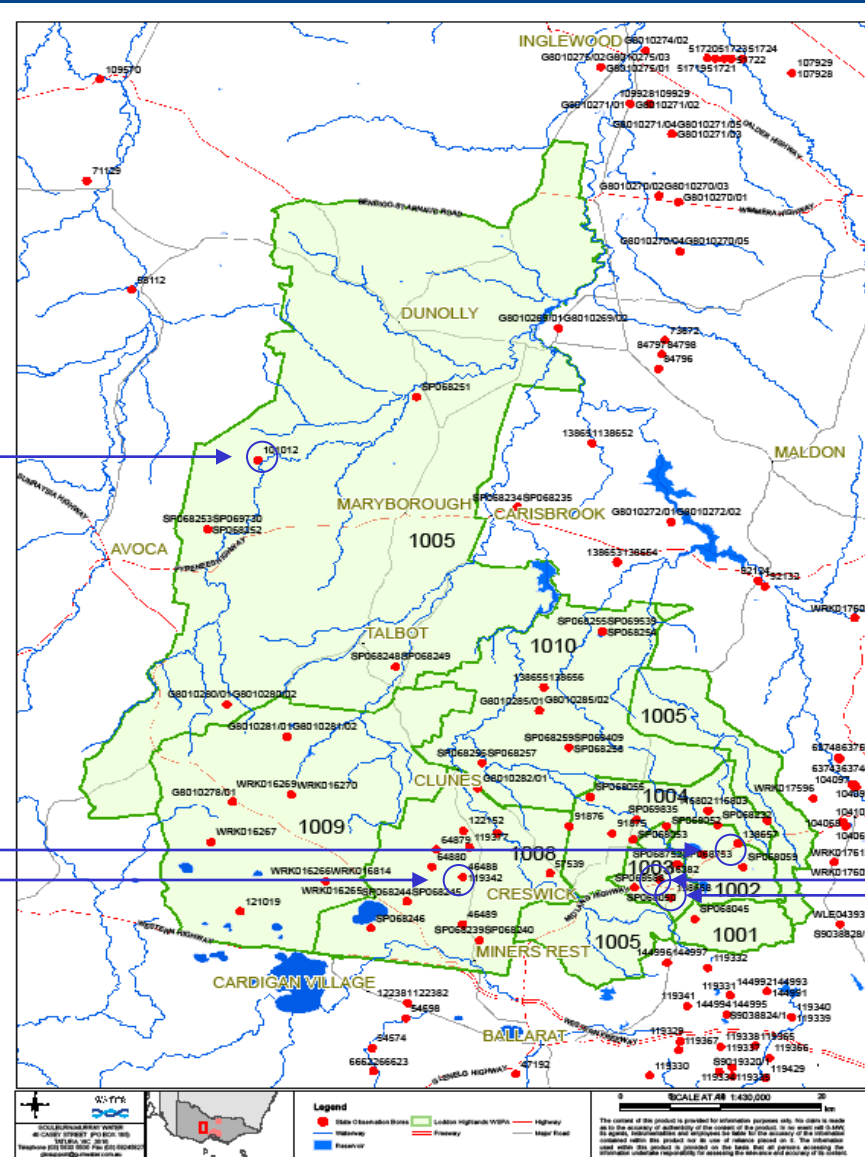

Regional groundwater levels Loddon & Campaspe valleys

Goulburn-Murray Water has plotted groundwater levels for key State observation bores within Water Supply Protection Areas (WSPA) and Groundwater Management Areas (GMA) to inform their customers of changes over time.

The graphs were last updated from the State Groundwater Management System on the 14th December 2011.

Loddon Highlands WSPA

101012

119342 &
46488

138657

138658

116382

Loddon Highlands WSPA

Loddon Highlands WSPA

Loddon Highlands WSPA

Blampied trigger levels

Forest Hill trigger levels

Loddon Highlands WSPA

Loddon Highlands WSPA

Mid-Loddon GMA

Bore 54342, 54343 & 53346