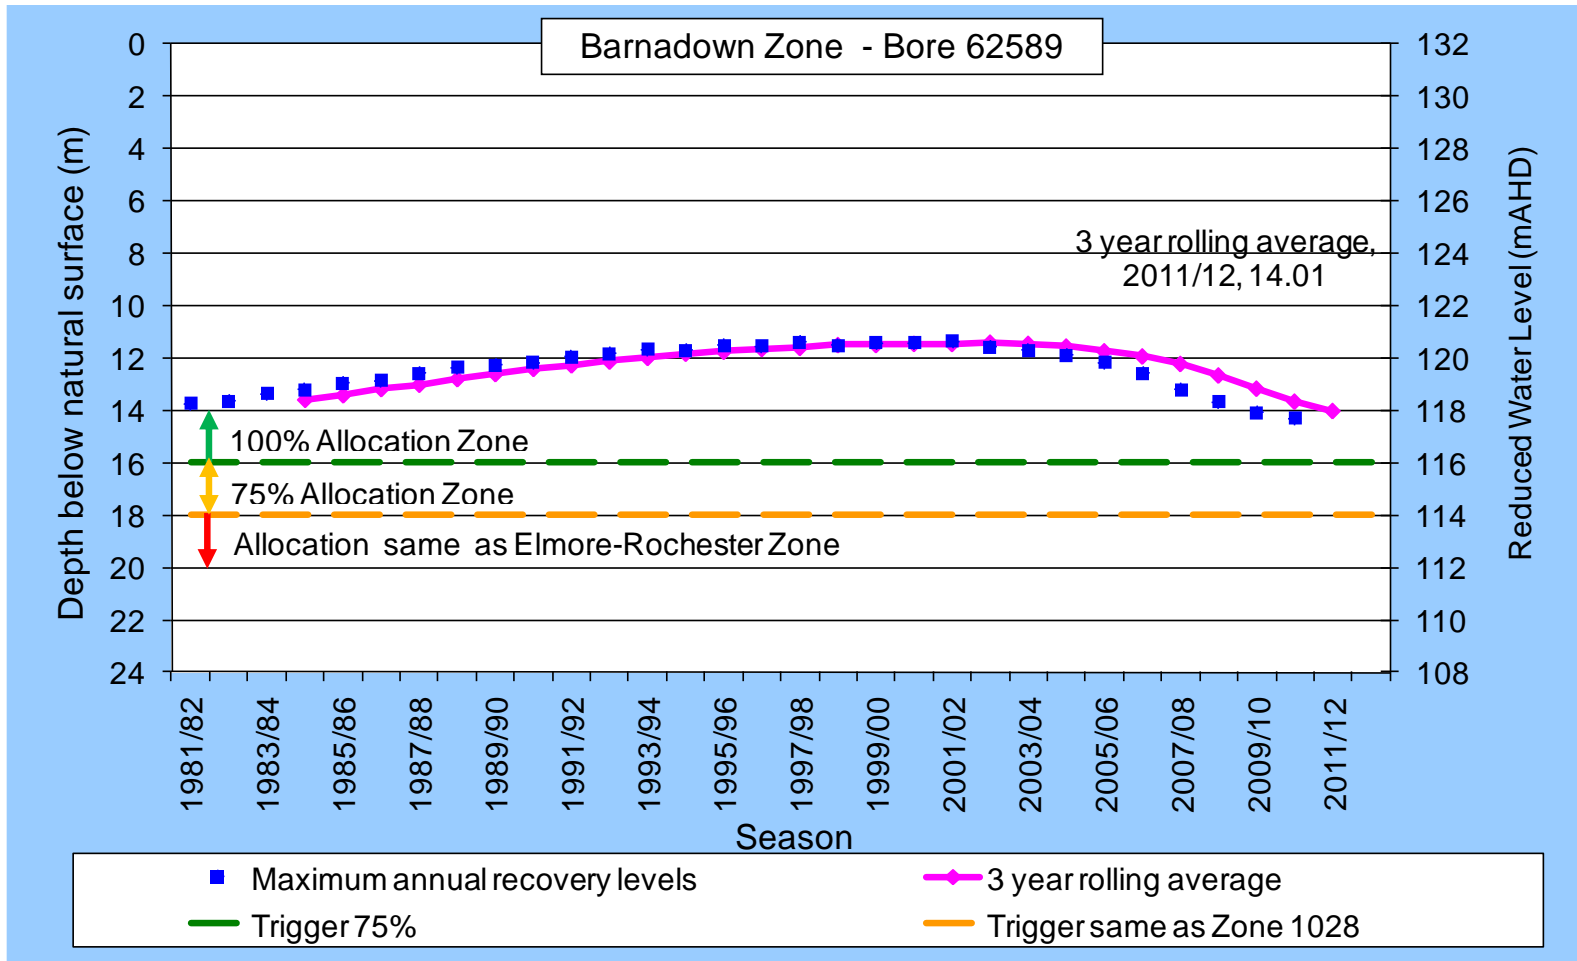

Regional groundwater levels Loddon & Campaspe valleys

Goulburn-Murray Water has plotted groundwater levels for key State observation bores within Water Supply Protection Areas (WSPA) and Groundwater Management Areas (GMA) to inform their customers of changes over time.

Lower Campaspe Valley WSPA

Lower Campaspe Valley WSPA Zone 1028

Lower Campaspe Valley WSPA

Lower Campaspe Valley WSPA

Lower Campaspe Valley WSPA

Lower Campaspe Valley WSPA

Lower Campaspe Valley WSPA