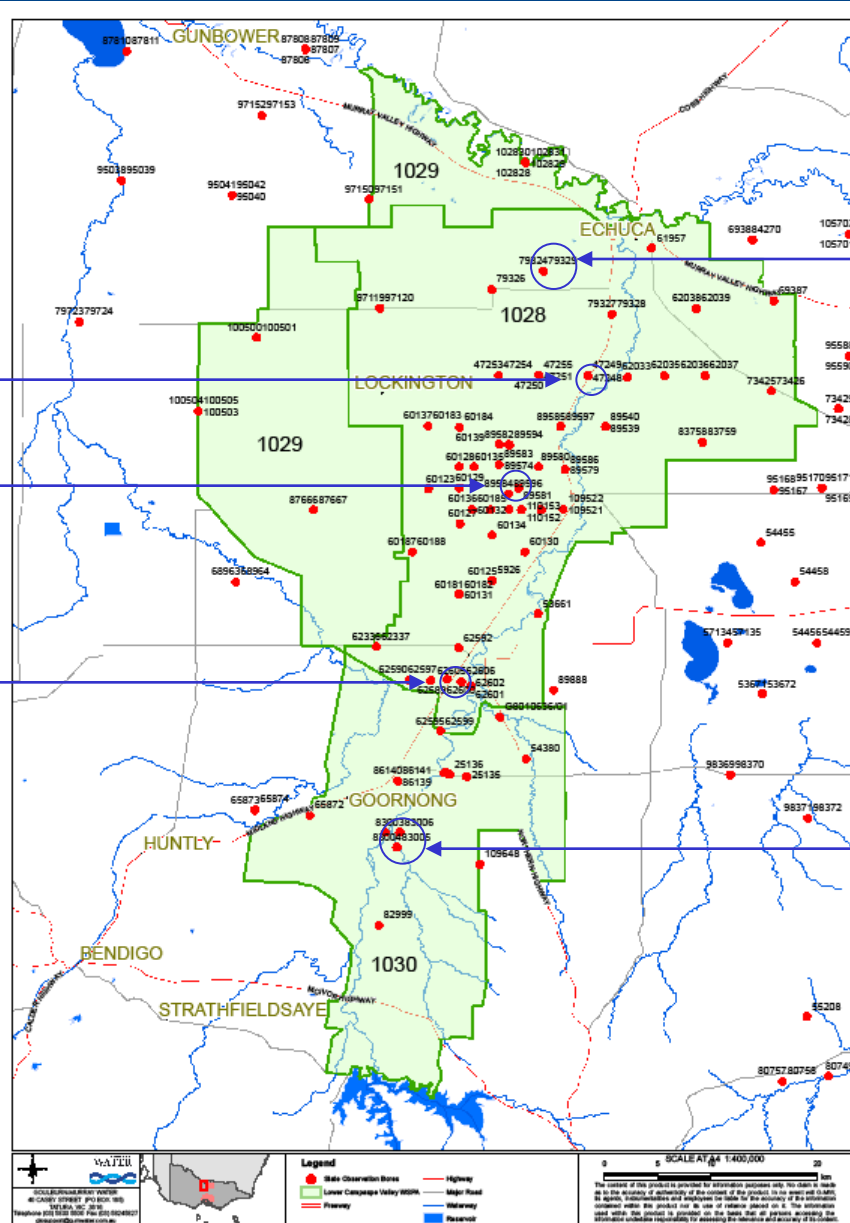

Lower Campaspe Valley WSPA

47247

89584

62589

79324

83003

Legend	
●	Water Observation Boxes
 	Lower Campaspe Valley WSPA
	Freeway
	Highway
	Major Road
	Waterway
—	Riverbank