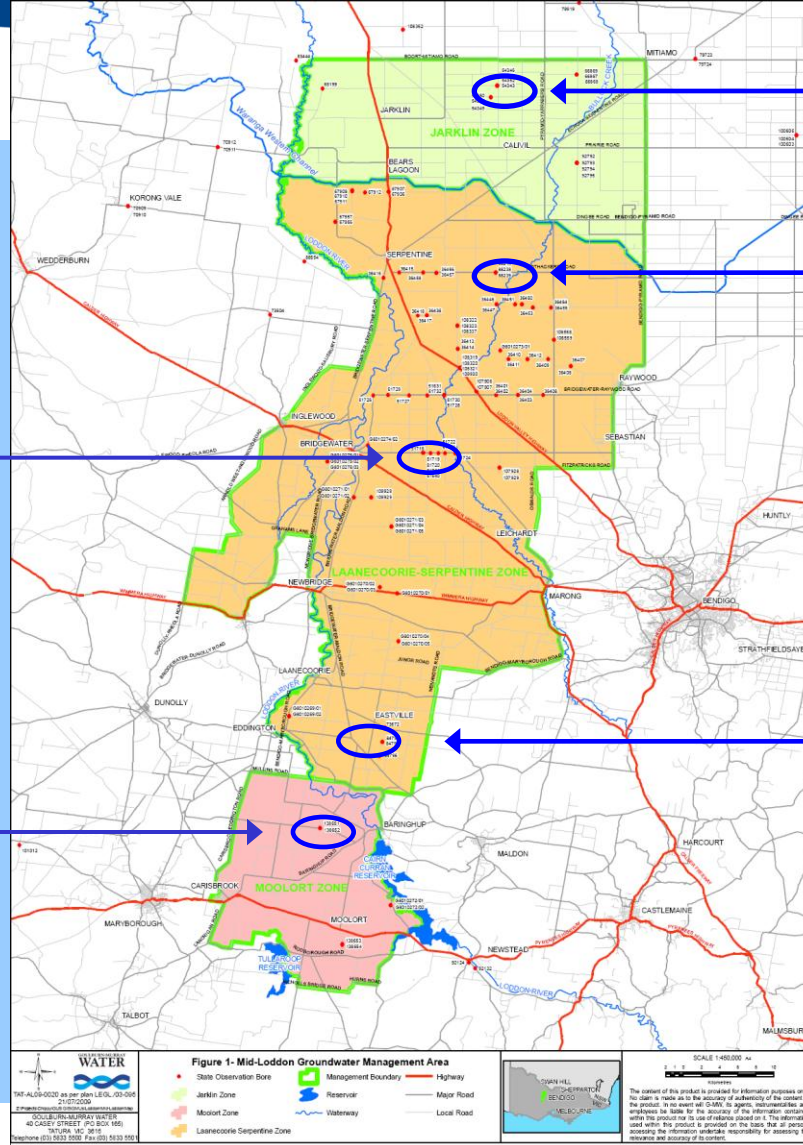

Regional groundwater levels Loddon & Campaspe valleys

Goulburn-Murray Water has plotted groundwater levels for key State observation bores within Water Supply Protection Areas (WSPA) and Groundwater Management Areas (GMA) to inform their customers of changes over time.

The graphs were last updated from the State Groundwater Management System on the 14th December 2011.

Loddon Highlands WSPA

101012

119342 &
46488

138657

138658

116382

Loddon Highlands WSPA

Loddon Highlands WSPA

Loddon Highlands WSPA

Blampied trigger levels

Forest Hill trigger levels

Loddon Highlands WSPA

Loddon Highlands WSPA

Mid-Loddon GMA

Bore 54342, 54343 & 53346

Bore 88214, 88238 & 88239

Bore 51640, 51718 & 51719

Bore 84797 & 84798

Bore 138651 & 138652

Mid-Loddon GMA

Mid-Loddon GMA

Mid-Loddon GMA

Mid-Loddon GMA