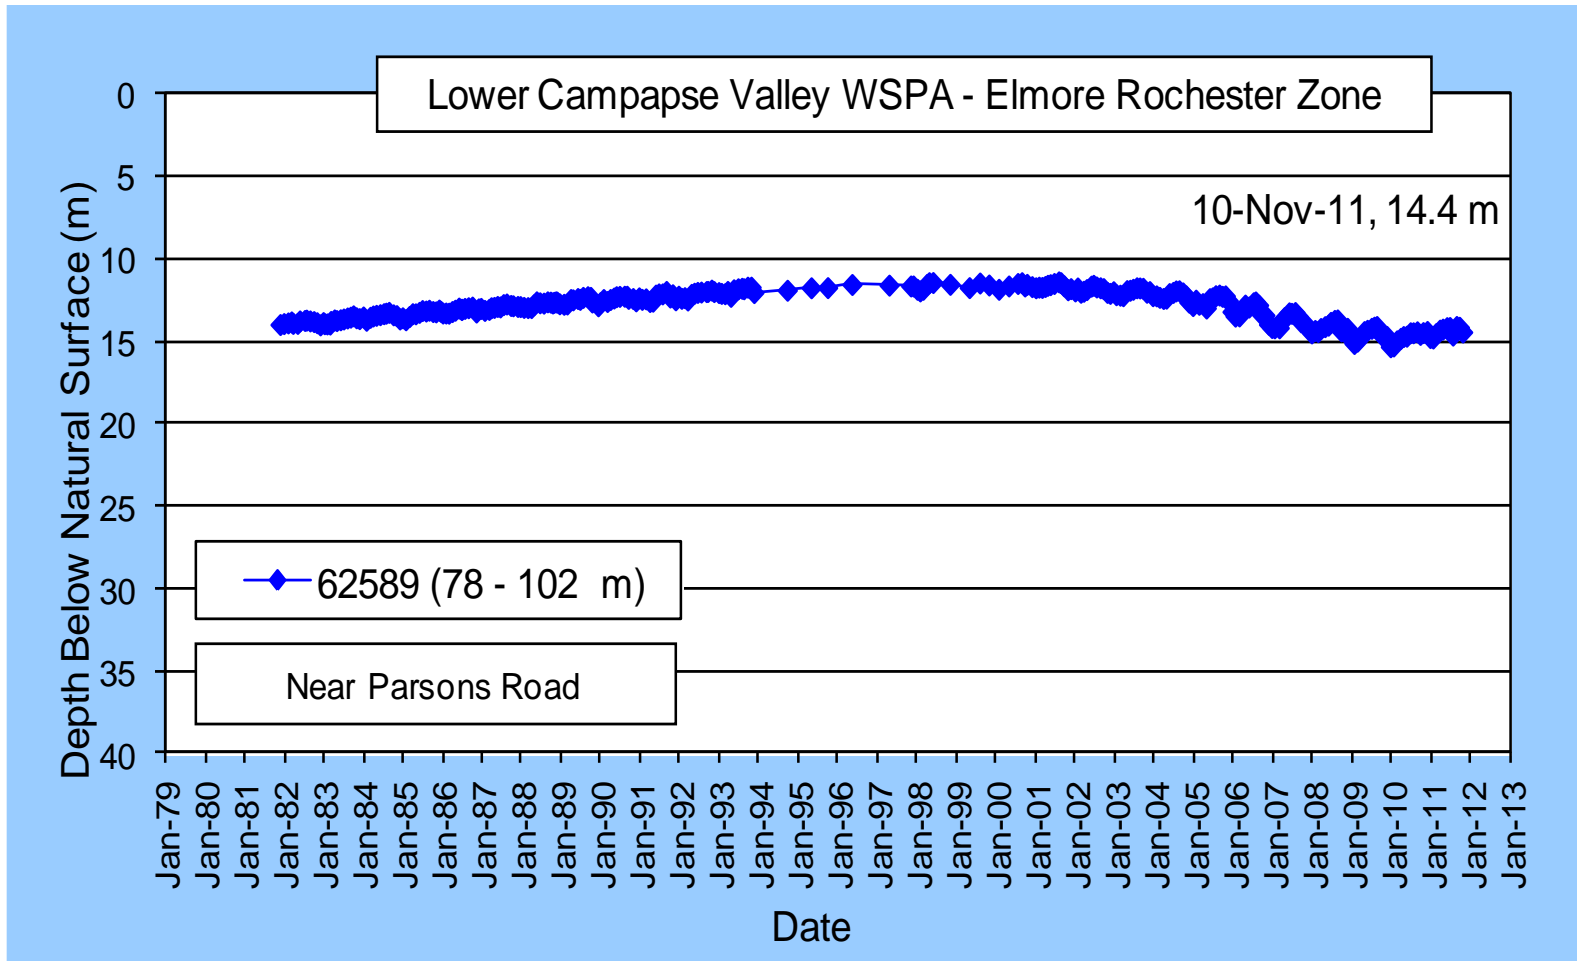

Regional groundwater levels Loddon & Campaspe valleys

Goulburn-Murray Water has plotted groundwater levels for key State observation bores within Water Supply Protection Areas (WSPA) and Groundwater Management Areas (GMA) to inform their customers of changes over time.

Lower Campaspe Valley WSPA

Lower Campaspe Valley WSPA Zone 1028

Lower Campaspe Valley WSPA

Lower Campaspe Valley WSPA

Lower Campaspe Valley WSPA

Lower Campaspe Valley WSPA

Lower Campaspe Valley WSPA