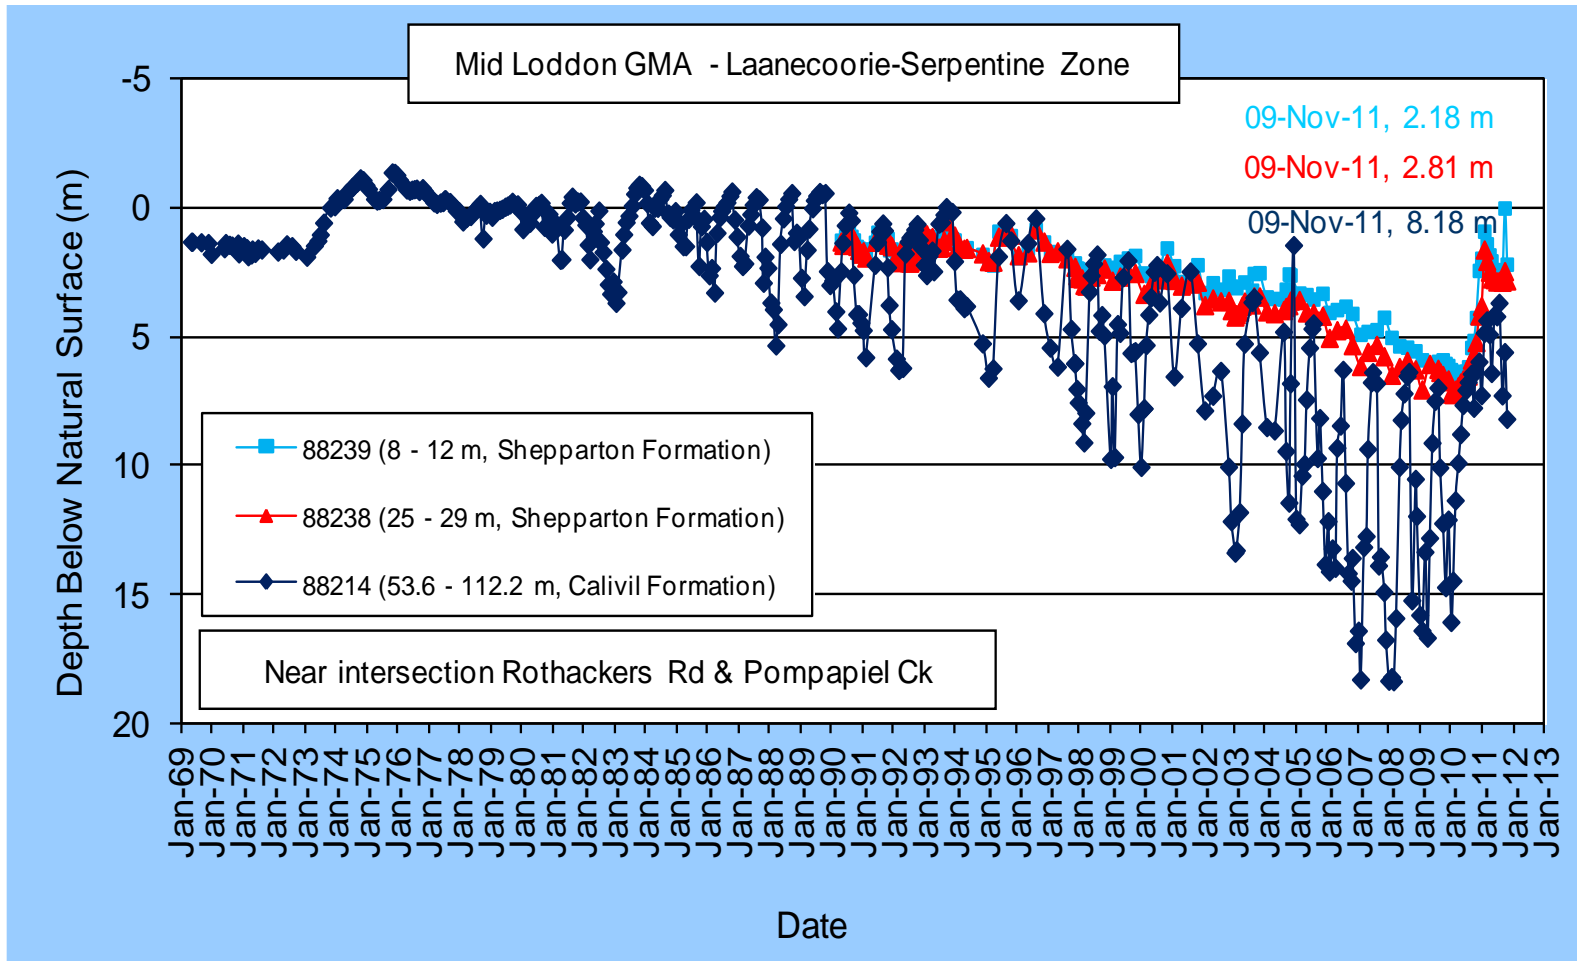

Regional groundwater levels Loddon & Campaspe valleys

Goulburn-Murray Water has plotted groundwater levels for key State observation bores within Water Supply Protection Areas (WSPA) and Groundwater Management Areas (GMA) to inform their customers of changes over time.

Bore 88214, 88238 & 88239

Bore 51640, 51718 & 51719

Bore 84797 & 84798

Bore 138651 & 138652

Mid-Loddon GMA

Mid-Loddon GMA

Mid-Loddon GMA

Mid-Loddon GMA