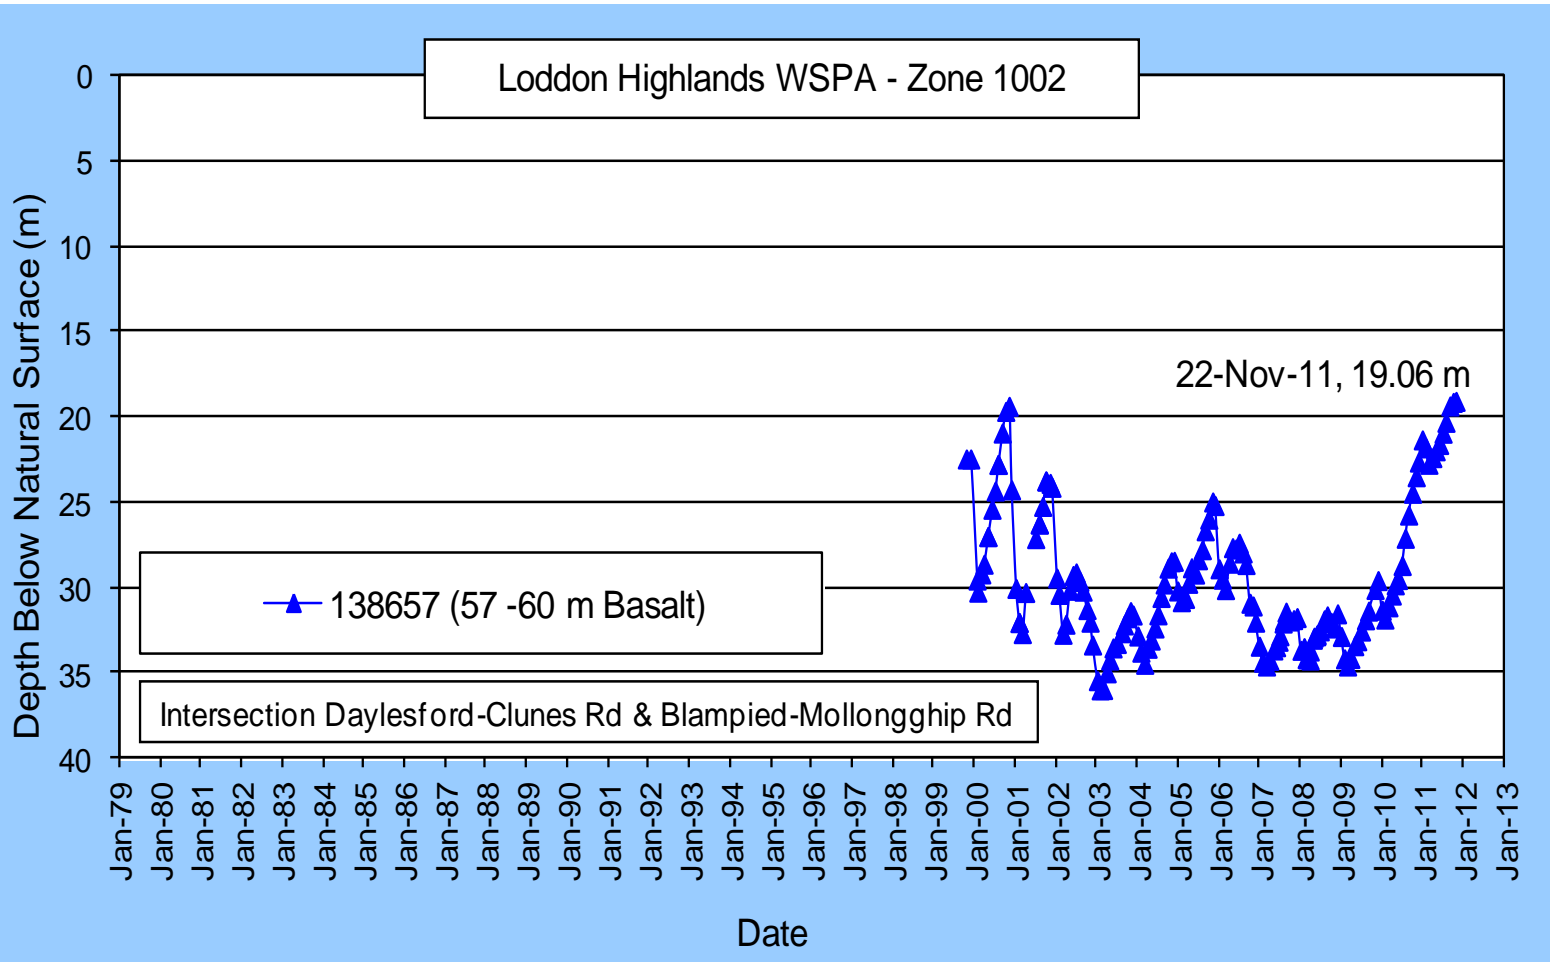

Regional groundwater levels Loddon & Campaspe valleys

Goulburn-Murray Water has plotted groundwater levels for key State observation bores within Water Supply Protection Areas (WSPA) and Groundwater Management Areas (GMA) to inform their customers of changes over time.

The graphs were last updated from the State Groundwater Management System on the 14th December 2011.

Loddon Highlands WSPA

101012

119342 &
46488

138657

138658

116382

Loddon Highlands WSPA

Loddon Highlands WSPA

Loddon Highlands WSPA

Blampied trigger levels

Forest Hill trigger levels

Loddon Highlands WSPA

Loddon Highlands WSPA

Mid-Loddon GMA

Bore 54342, 54343 & 53346