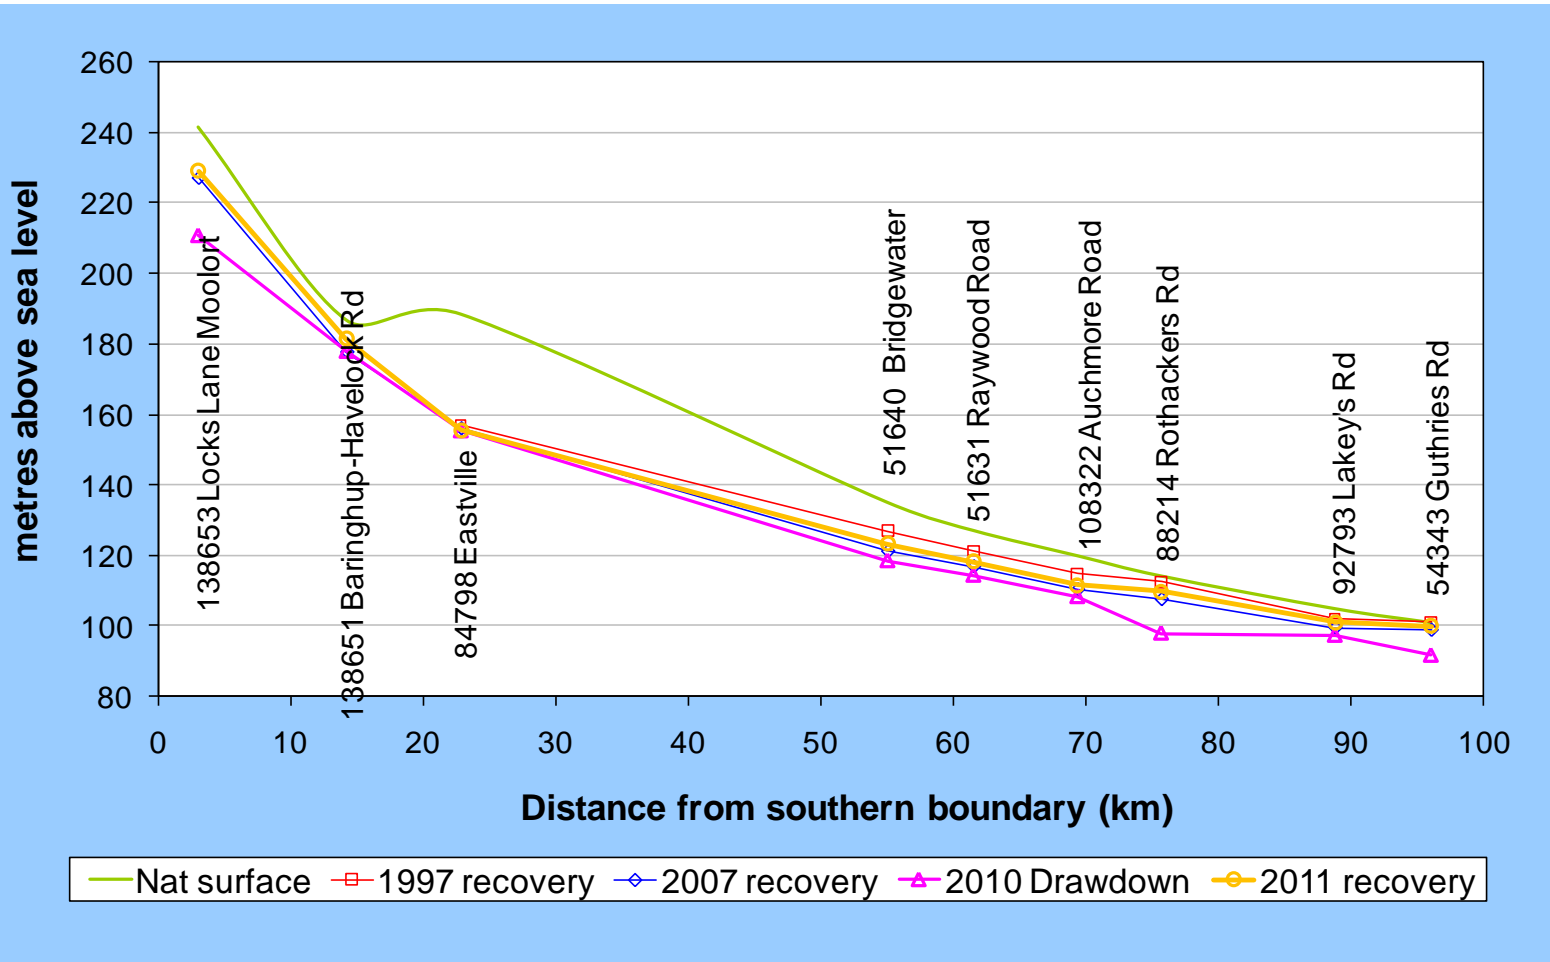

Mid-Loddon GMA