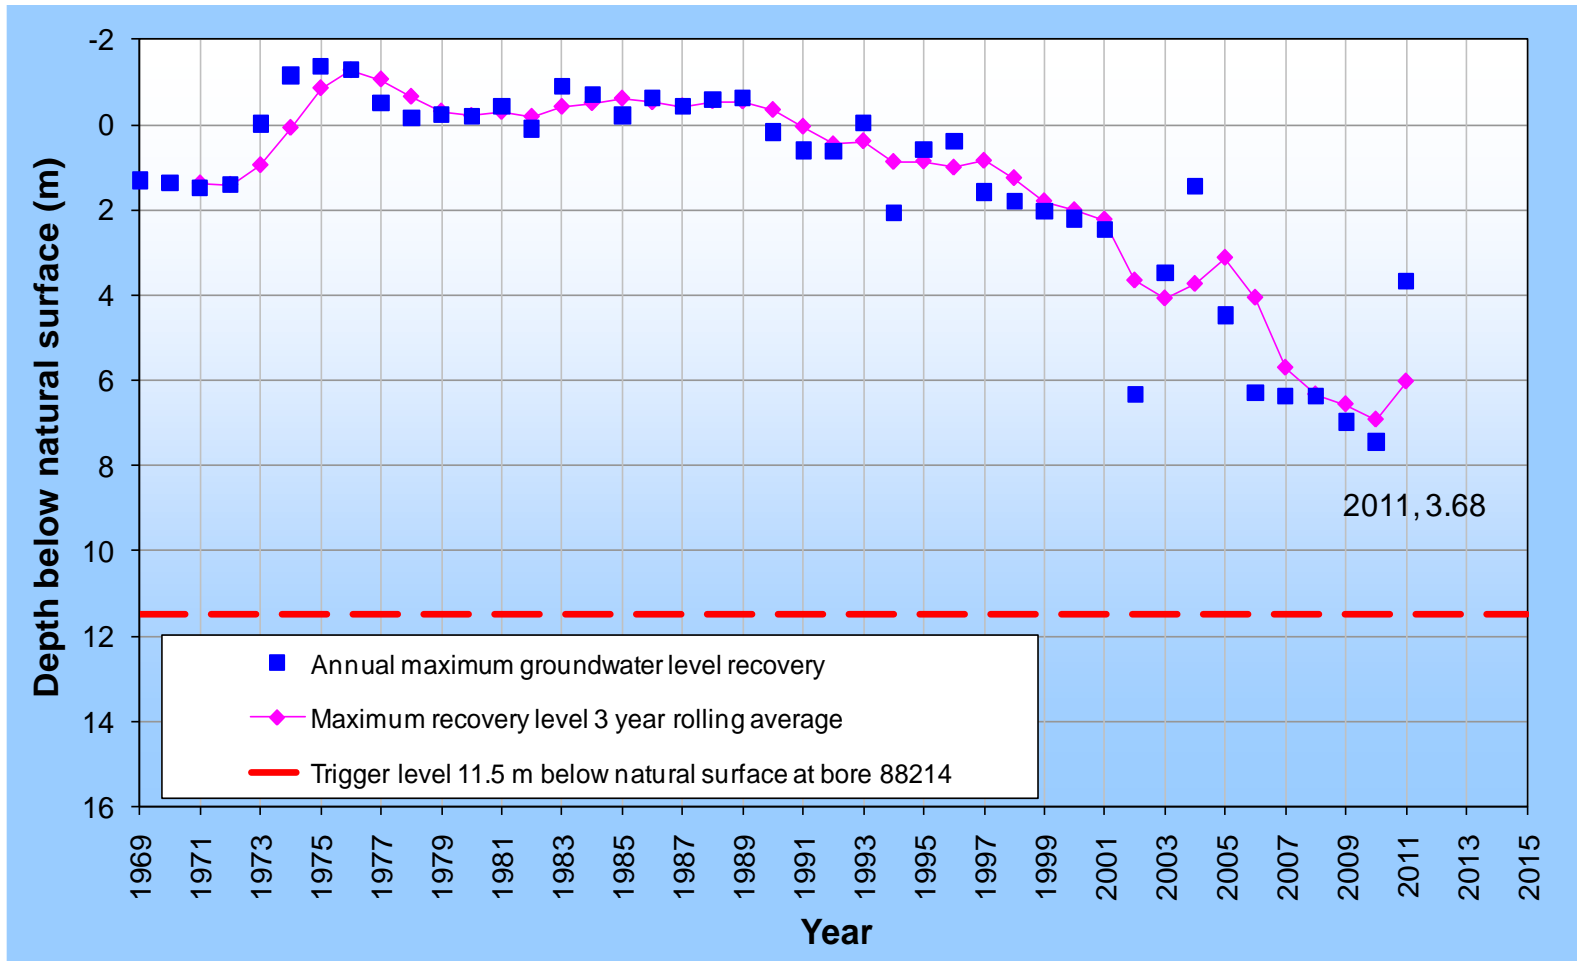

Mid-Loddon GMA