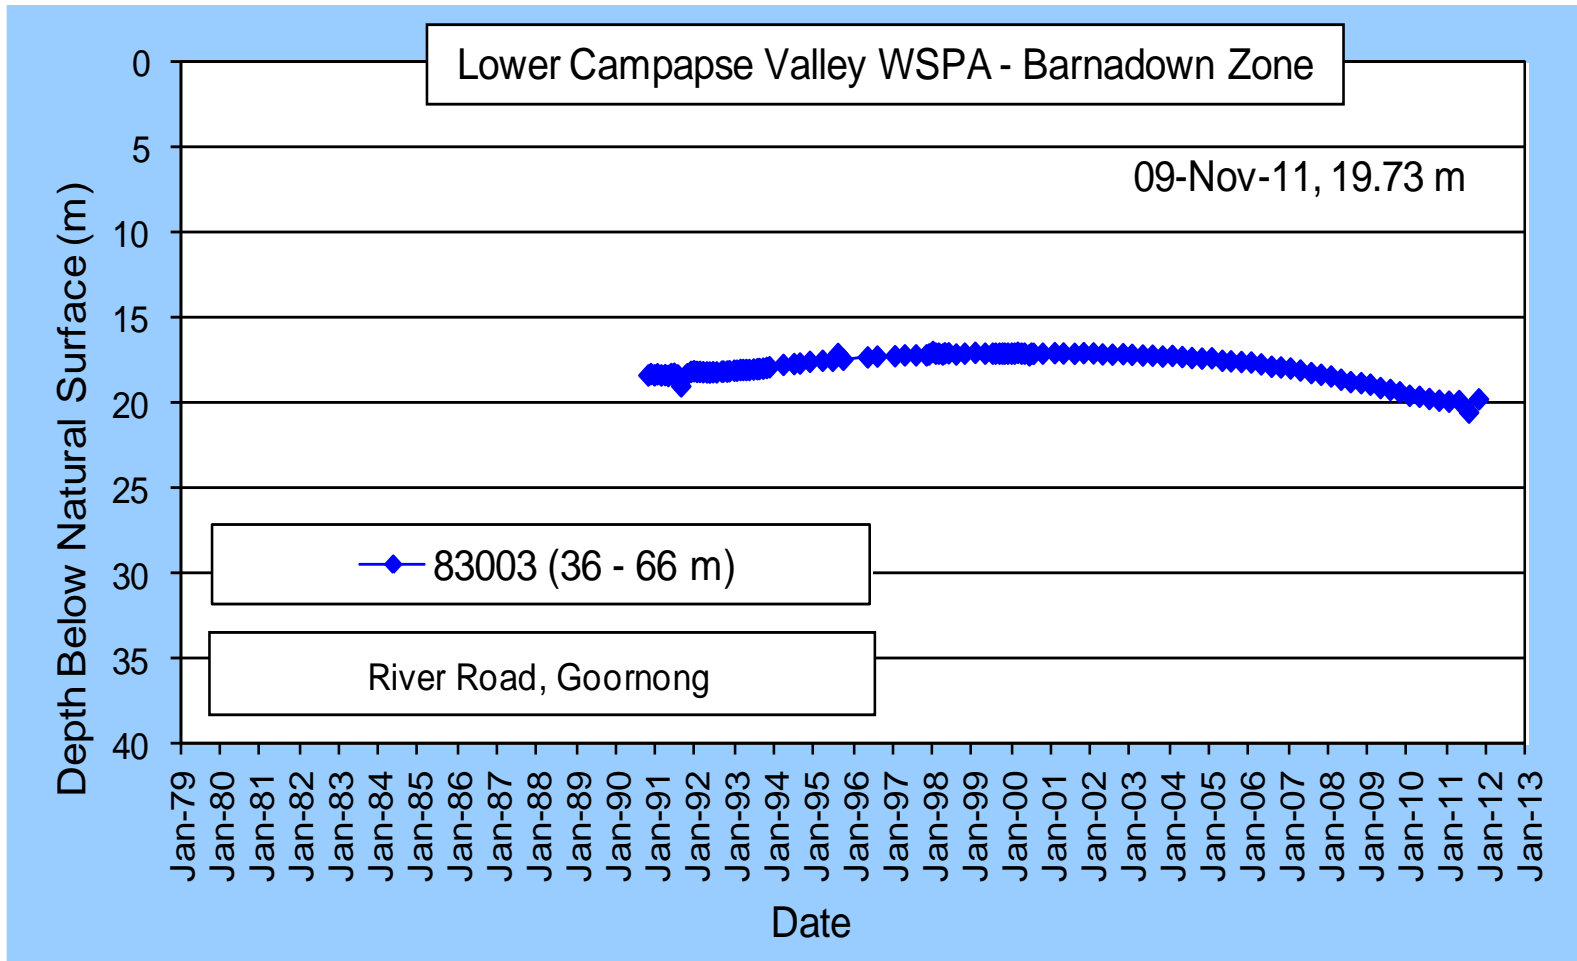

Regional groundwater levels Loddon & Campaspe valleys

Goulburn-Murray Water has plotted groundwater levels for key State observation bores within Water Supply Protection Areas (WSPA) and Groundwater Management Areas (GMA) to inform their customers of changes over time.

Lower Campaspe Valley WSPA

Lower Campaspe Valley WSPA Zone 1028

Lower Campaspe Valley WSPA

Lower Campaspe Valley WSPA

Lower Campaspe Valley WSPA

Lower Campaspe Valley WSPA

Lower Campaspe Valley WSPA