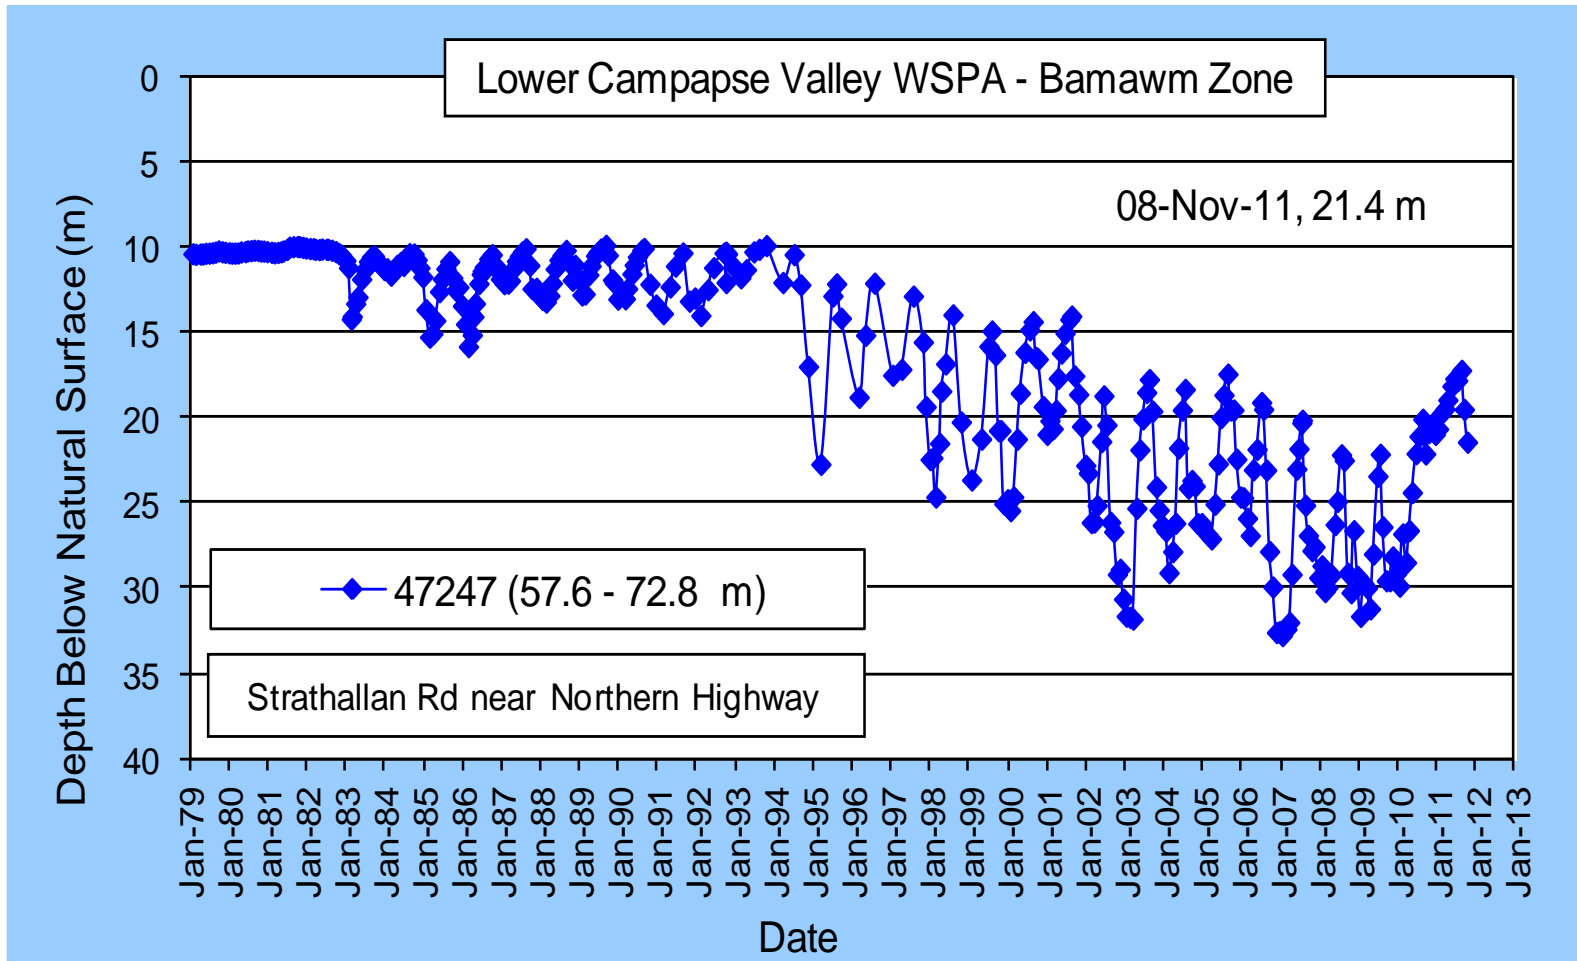

Lower Campaspe Valley WSPA

Lower Campaspe Valley WSPA Zone 1028

Lower Campaspe Valley WSPA

Lower Campaspe Valley WSPA

Lower Campaspe Valley WSPA

Lower Campaspe Valley WSPA

Lower Campaspe Valley WSPA