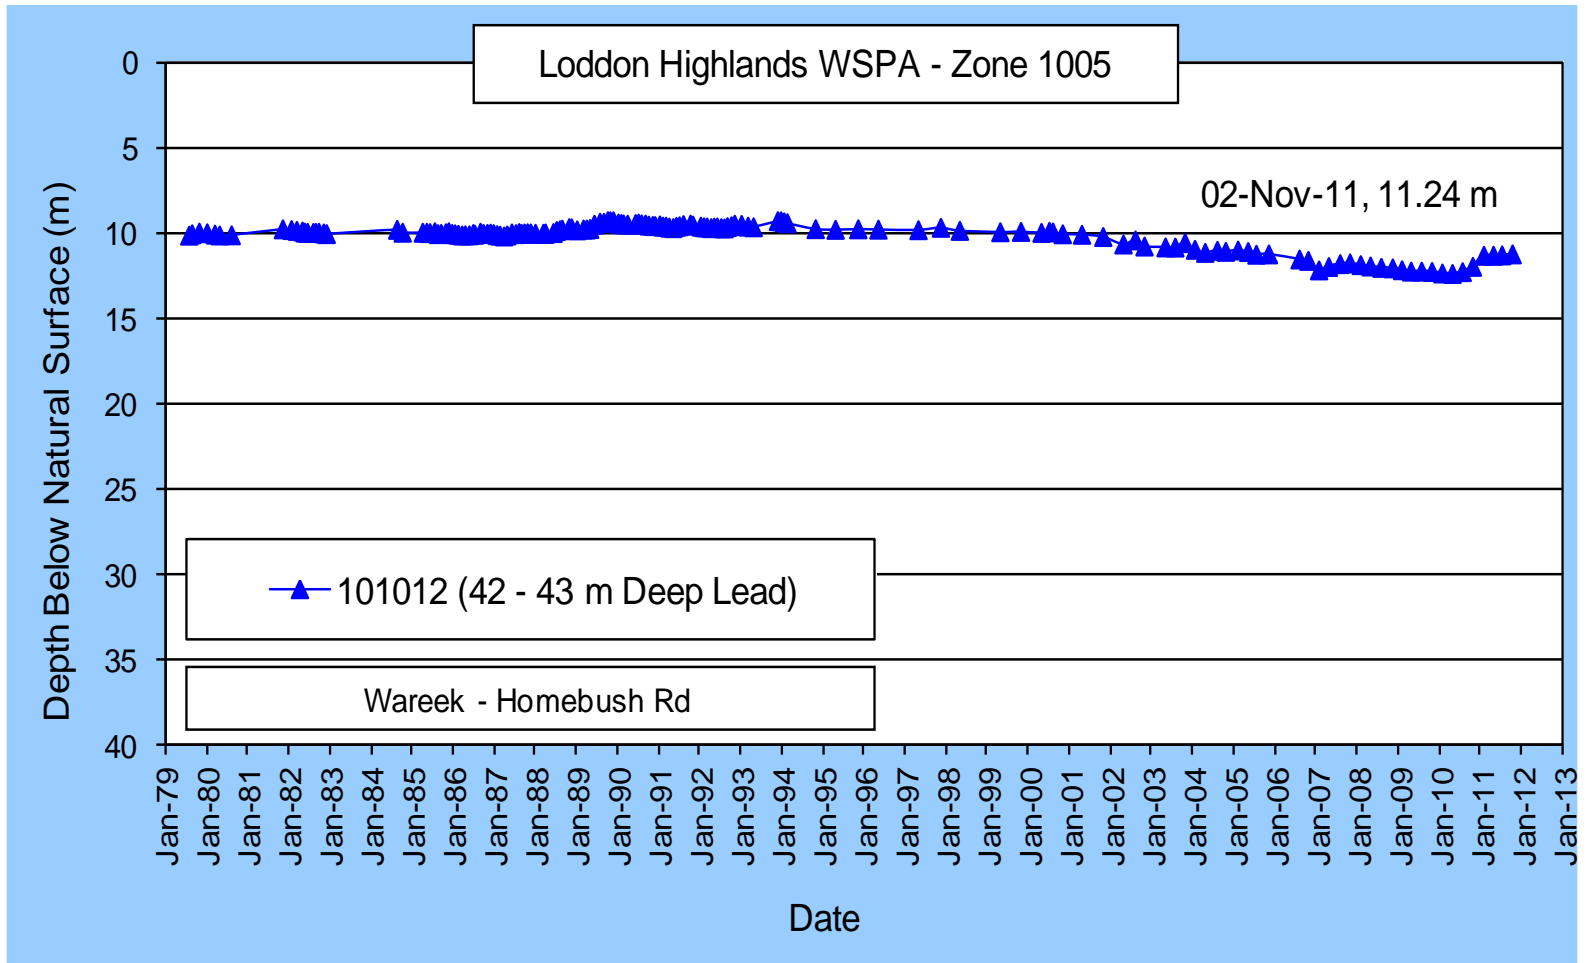

Regional groundwater levels Loddon & Campaspe valleys

Goulburn-Murray Water has plotted groundwater levels for key State observation bores within Water Supply Protection Areas (WSPA) and Groundwater Management Areas (GMA) to inform their customers of changes over time.

The graphs were last updated from the State Groundwater Management System on the 14th December 2011.

Loddon Highlands WSPA

101012

119342 &
46488

138657

138658

116382

Loddon Highlands WSPA

Loddon Highlands WSPA

Loddon Highlands WSPA

Blampied trigger levels

Forest Hill trigger levels

Loddon Highlands WSPA

Loddon Highlands WSPA

Mid-Loddon GMA

Bore 54342, 54343 & 53346