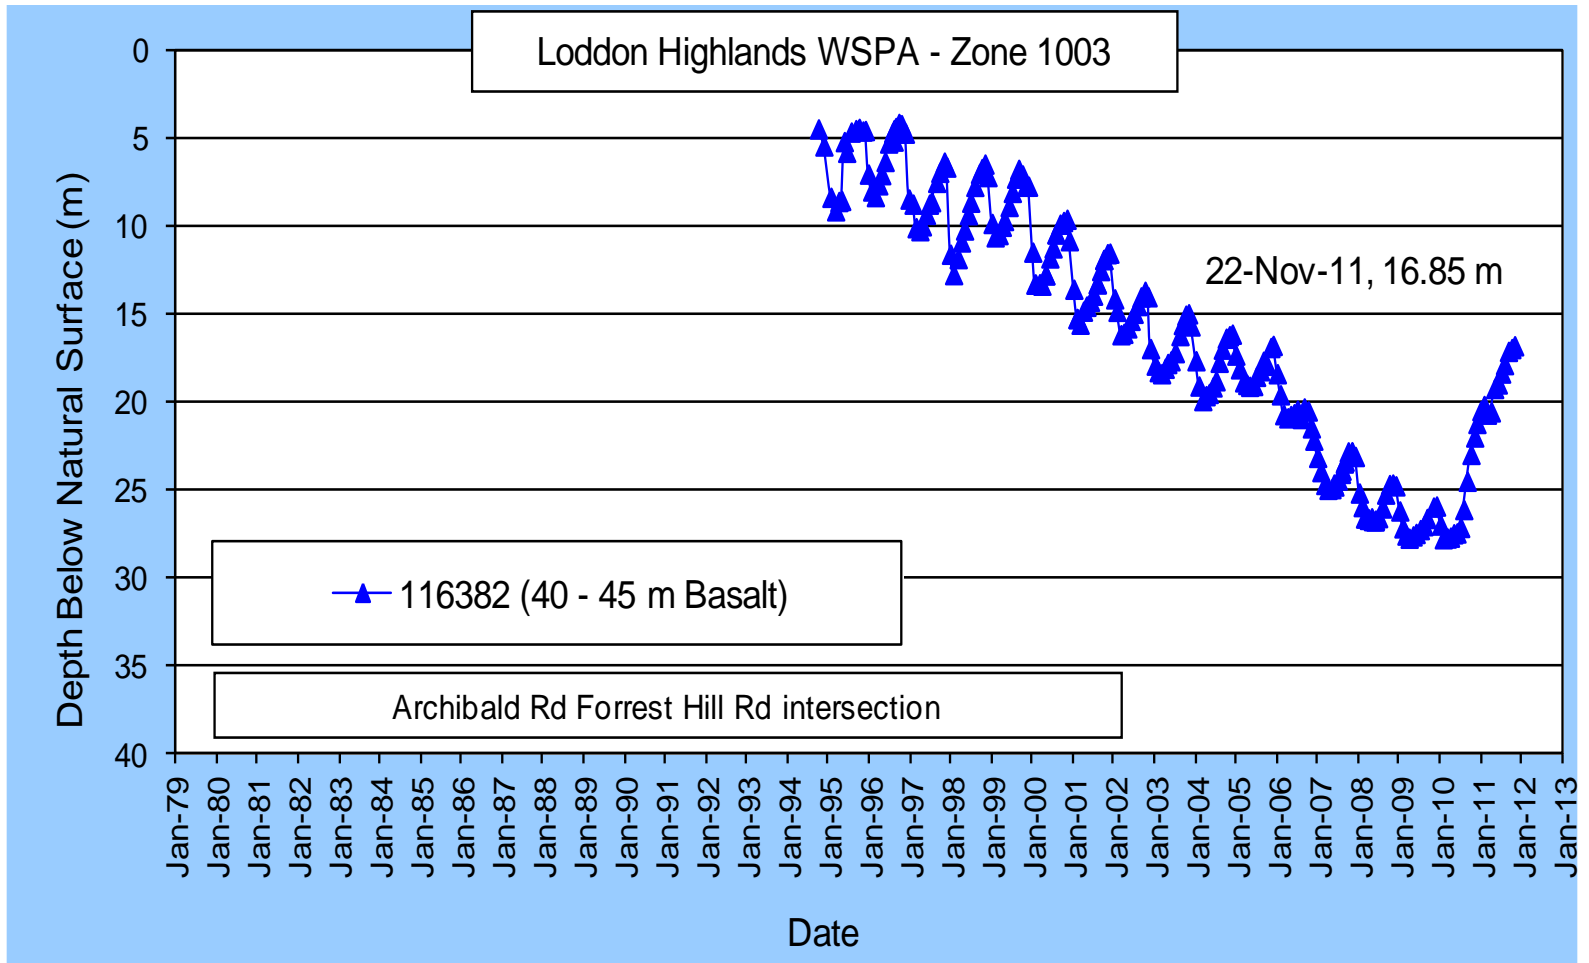

Regional groundwater levels Loddon & Campaspe valleys

Goulburn-Murray Water has plotted groundwater levels for key State observation bores within Water Supply Protection Areas (WSPA) and Groundwater Management Areas (GMA) to inform their customers of changes over time.

The graphs were last updated from the State Groundwater Management System on the 14th December 2011.

Loddon Highlands WSPA

101012

119342 &
46488

138657

138658

116382

Loddon Highlands WSPA

Loddon Highlands WSPA

Loddon Highlands WSPA

Blampied trigger levels

Forest Hill trigger levels

Loddon Highlands WSPA

Loddon Highlands WSPA

Mid-Loddon GMA

Bore 54342, 54343 & 53346