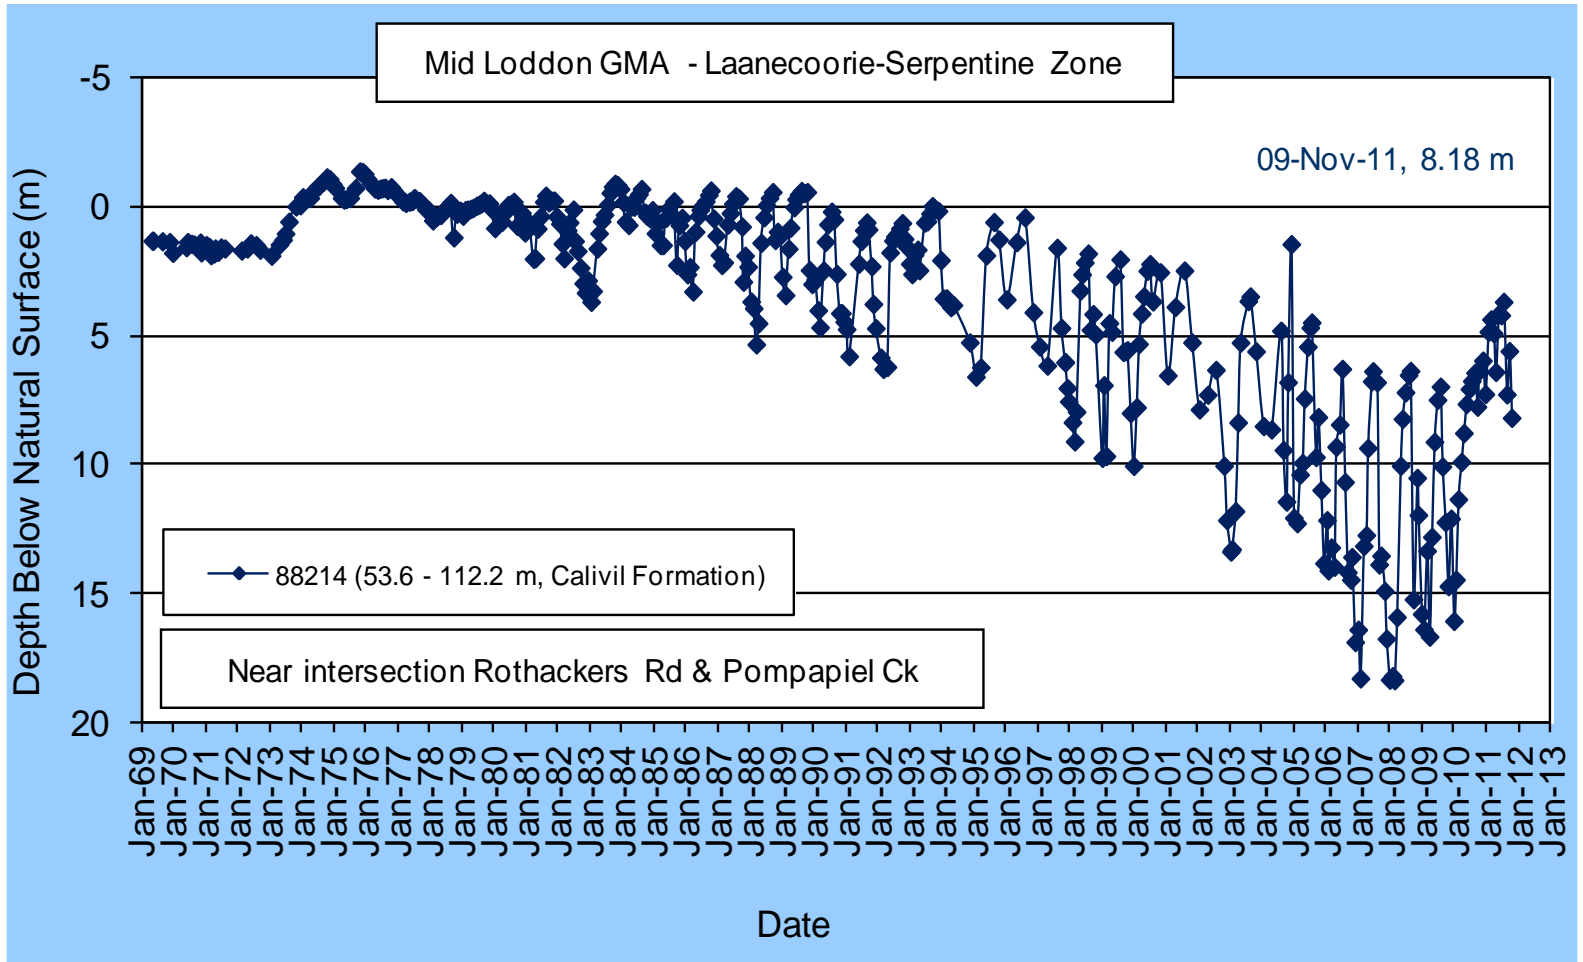

Regional groundwater levels Loddon & Campaspe valleys

Goulburn-Murray Water has plotted groundwater levels for key State observation bores within Water Supply Protection Areas (WSPA) and Groundwater Management Areas (GMA) to inform their customers of changes over time.

Bore 88214, 88238 & 88239

Bore 51640, 51718 & 51719

Bore 84797 & 84798

Bore 138651 & 138652

Mid-Loddon GMA

Mid-Loddon GMA

Mid-Loddon GMA

Mid-Loddon GMA