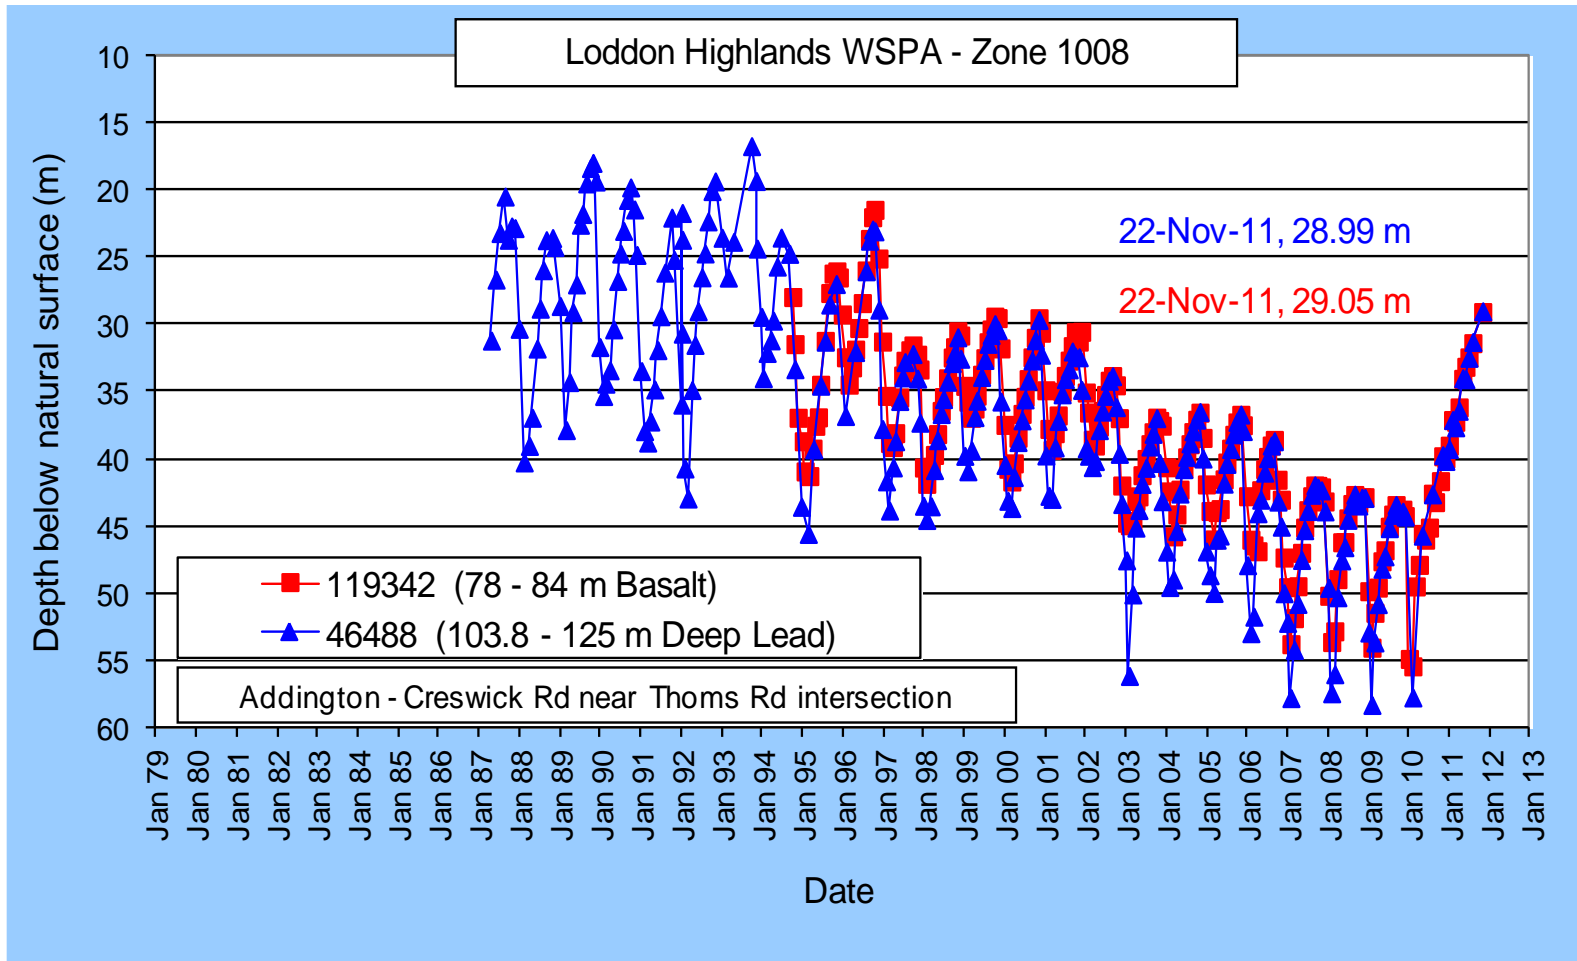

Regional groundwater levels Loddon & Campaspe valleys

Goulburn-Murray Water has plotted groundwater levels for key State observation bores within Water Supply Protection Areas (WSPA) and Groundwater Management Areas (GMA) to inform their customers of changes over time.

The graphs were last updated from the State Groundwater Management System on the 14th December 2011.

Loddon Highlands WSPA

101012

119342 &
46488

138657

138658

116382

Loddon Highlands WSPA

Loddon Highlands WSPA

Loddon Highlands WSPA

Blampied trigger levels

Forest Hill trigger levels

Loddon Highlands WSPA

Loddon Highlands WSPA

Mid-Loddon GMA

Bore 54342, 54343 & 53346