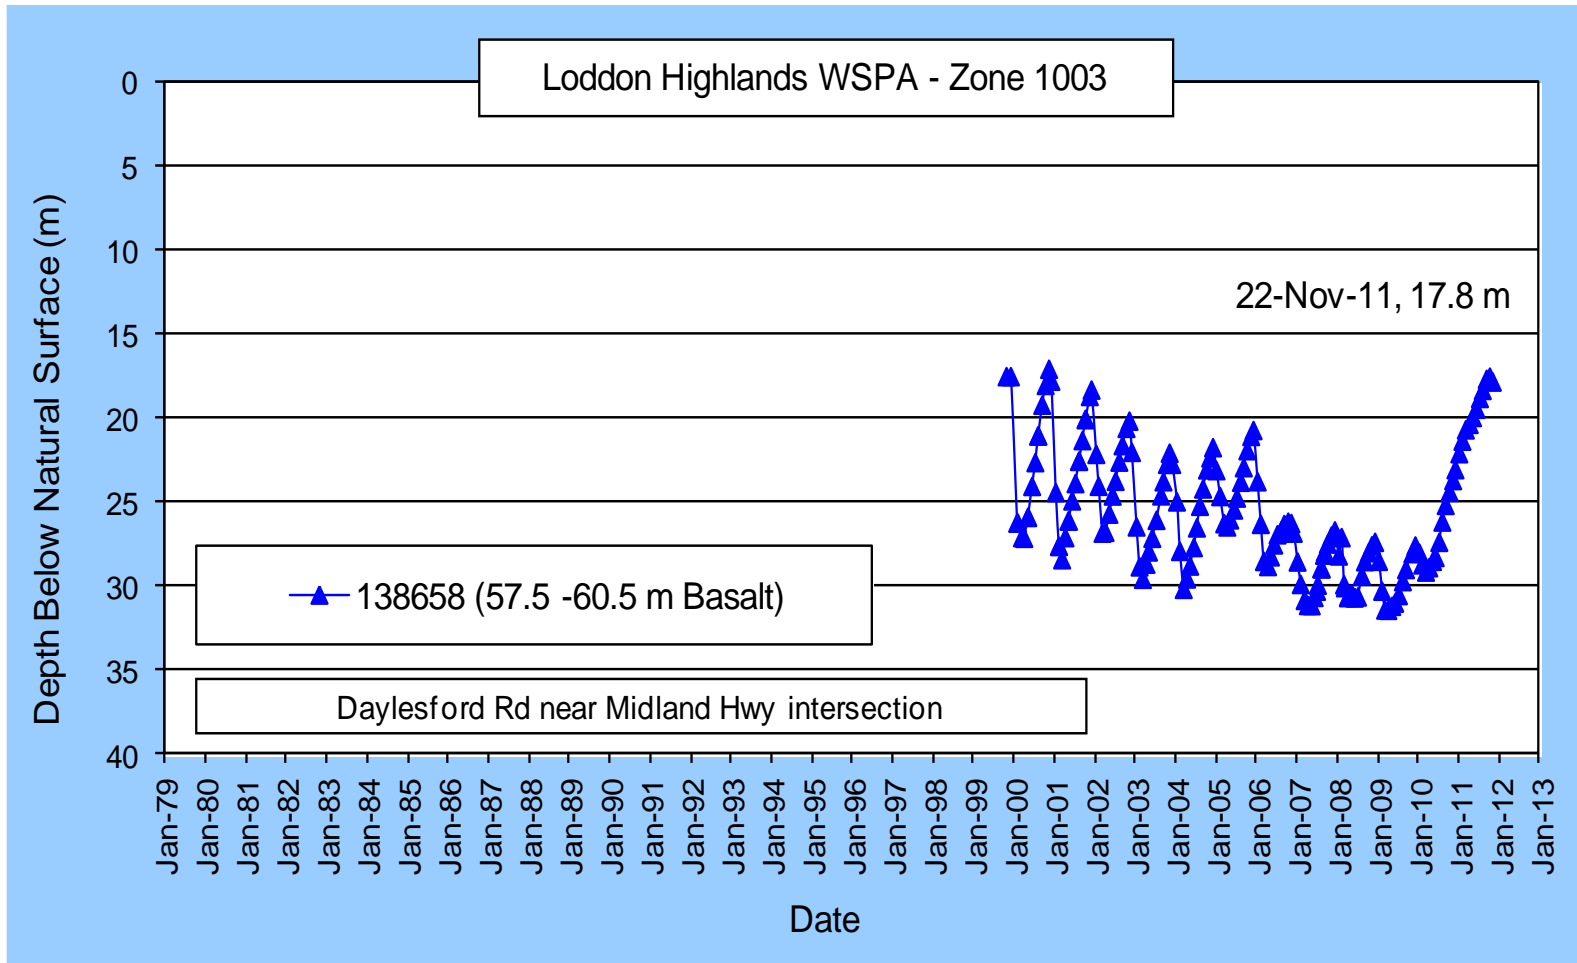

Loddon Highlands WSPA