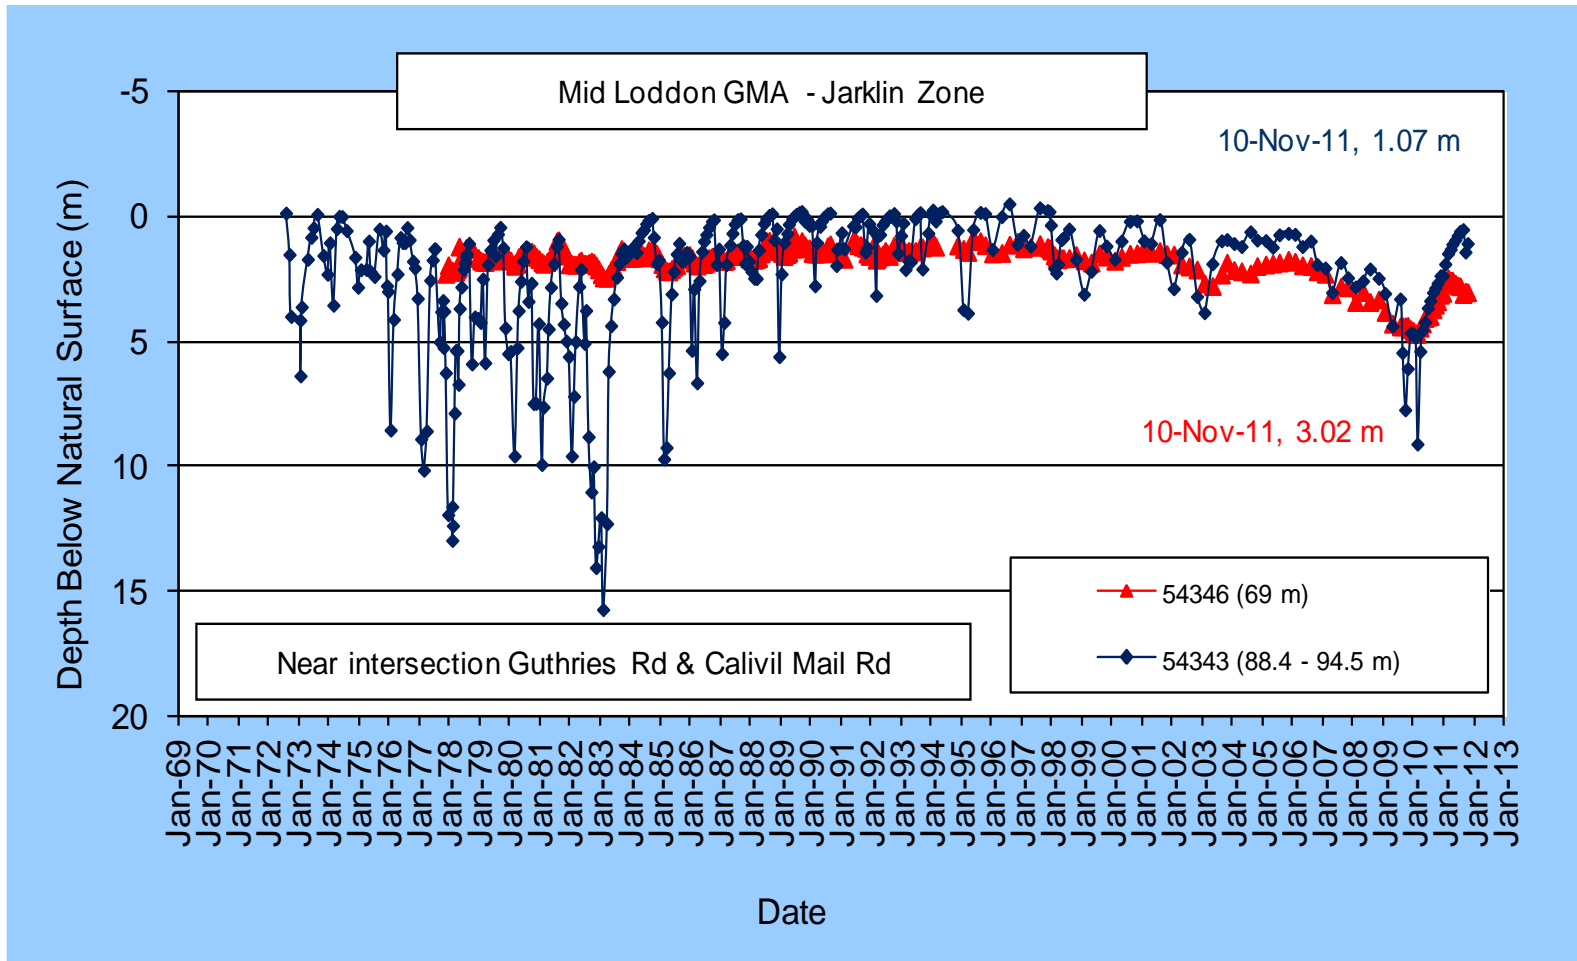

Mid-Loddon GMA