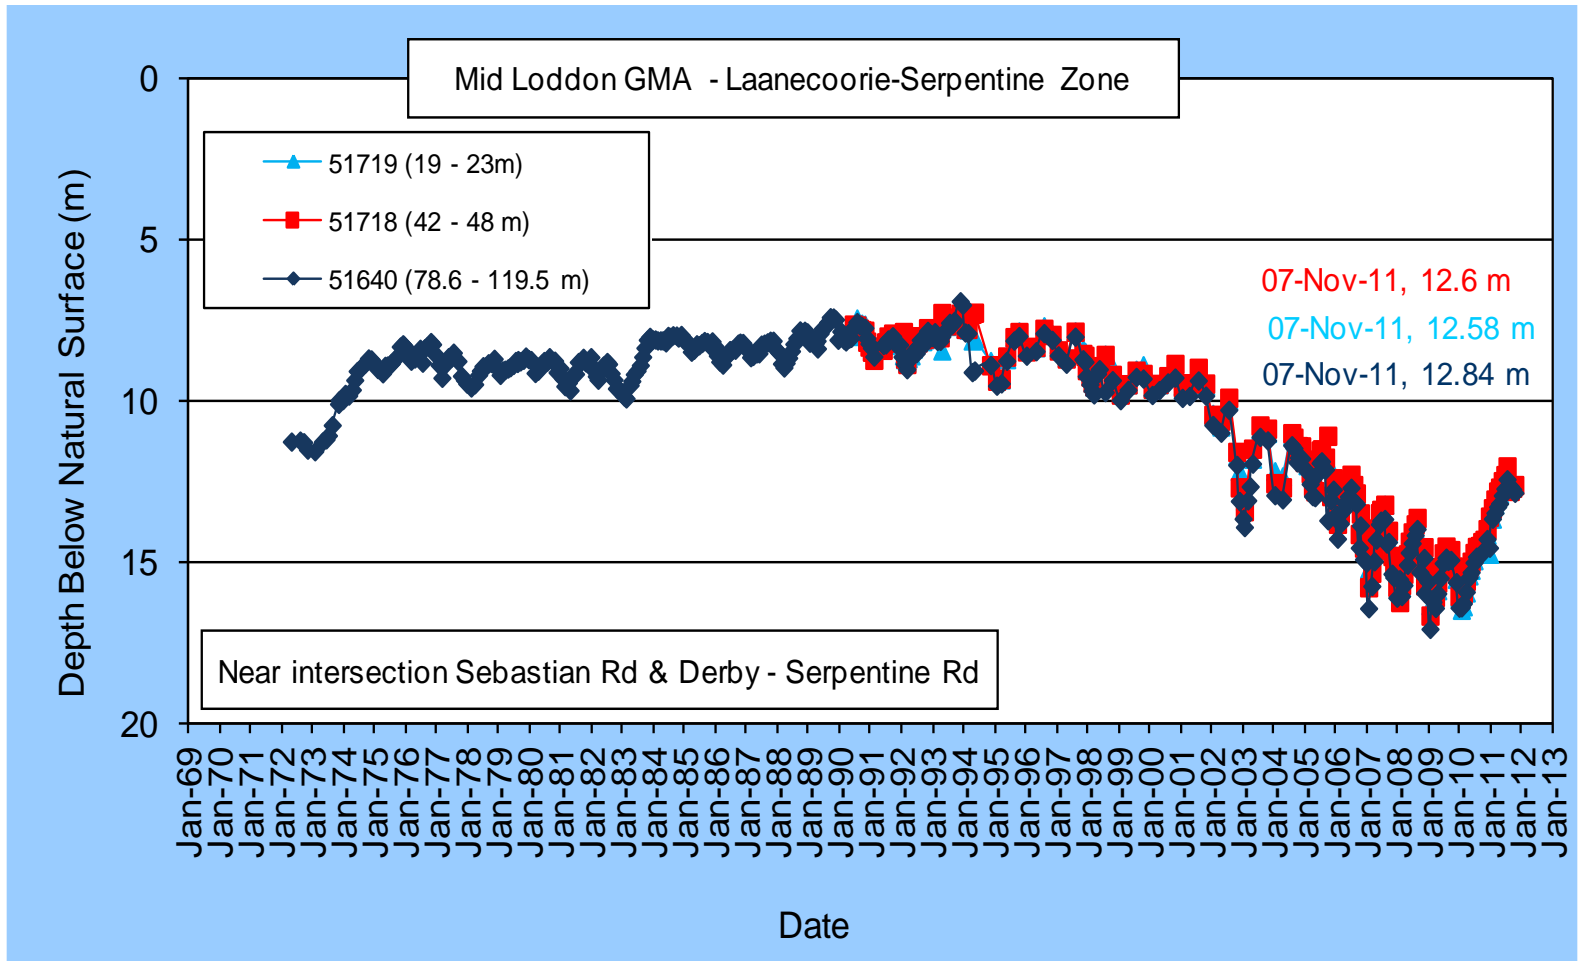

Regional groundwater levels Loddon & Campaspe valleys

Goulburn-Murray Water has plotted groundwater levels for key State observation bores within Water Supply Protection Areas (WSPA) and Groundwater Management Areas (GMA) to inform their customers of changes over time.

Bore 88214, 88238 & 88239

Bore 51640, 51718 & 51719

Bore 84797 & 84798

Bore 138651 & 138652

Mid-Loddon GMA

Mid-Loddon GMA

Mid-Loddon GMA

Mid-Loddon GMA