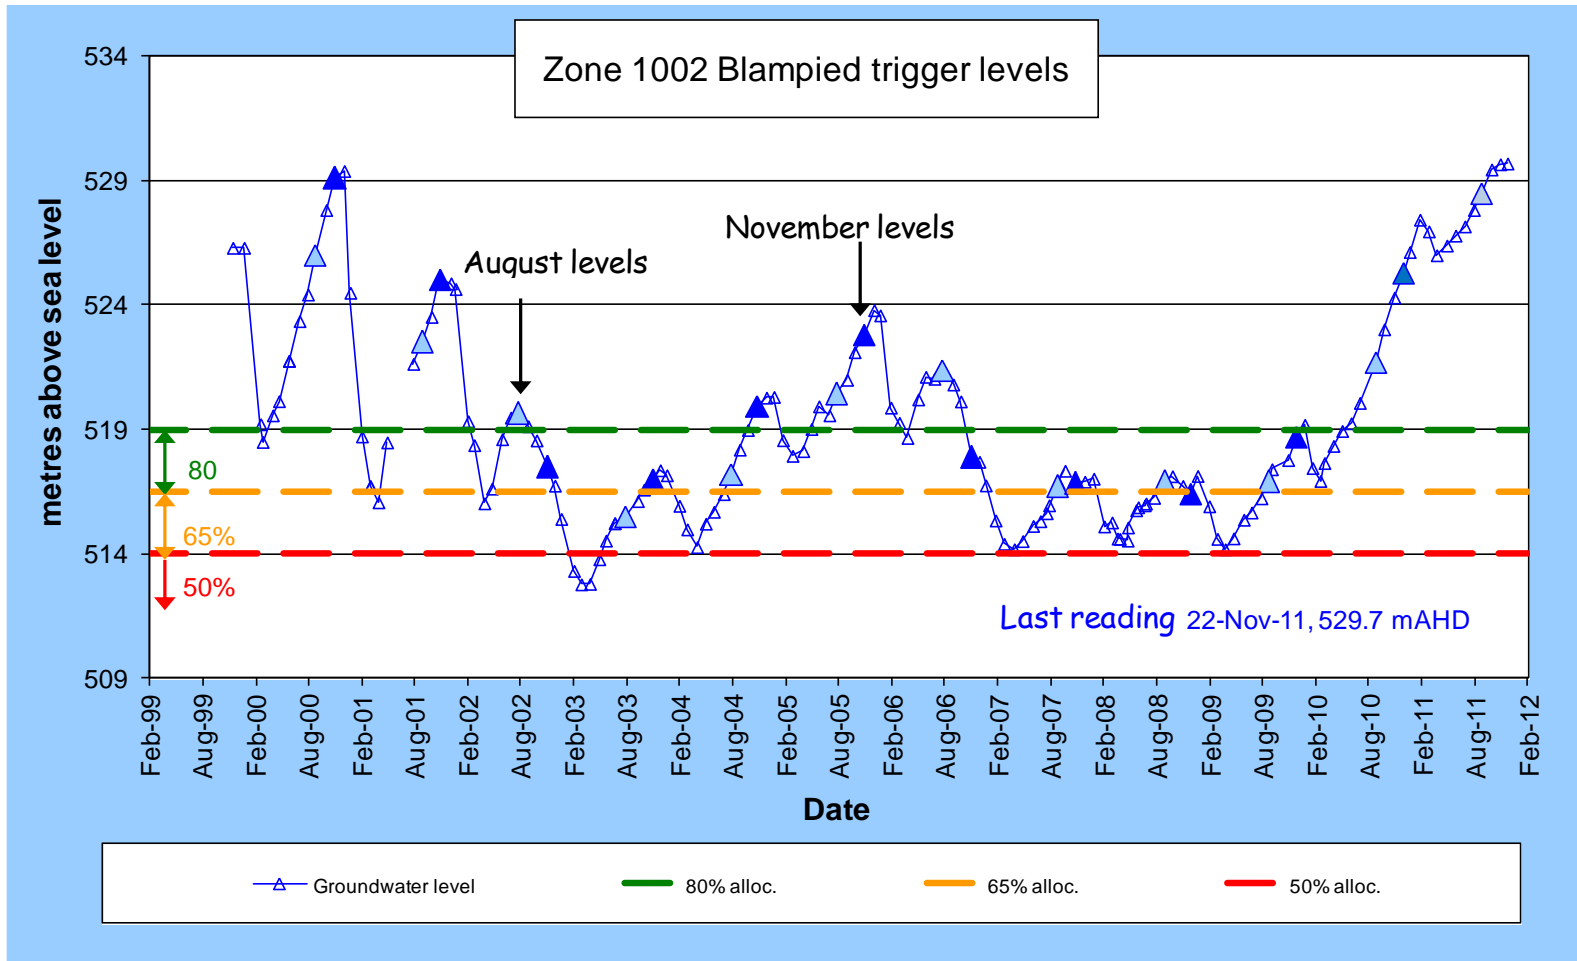

Regional groundwater levels Loddon & Campaspe valleys

Goulburn-Murray Water has plotted groundwater levels for key State observation bores within Water Supply Protection Areas (WSPA) and Groundwater Management Areas (GMA) to inform their customers of changes over time.

Loddon Highlands WSPA

Loddon Highlands WSPA

Blampied trigger levels

Forest Hill trigger levels

Loddon Highlands WSPA

Loddon Highlands WSPA

Mid-Loddon GMA

Bore 54342, 54343 & 53346