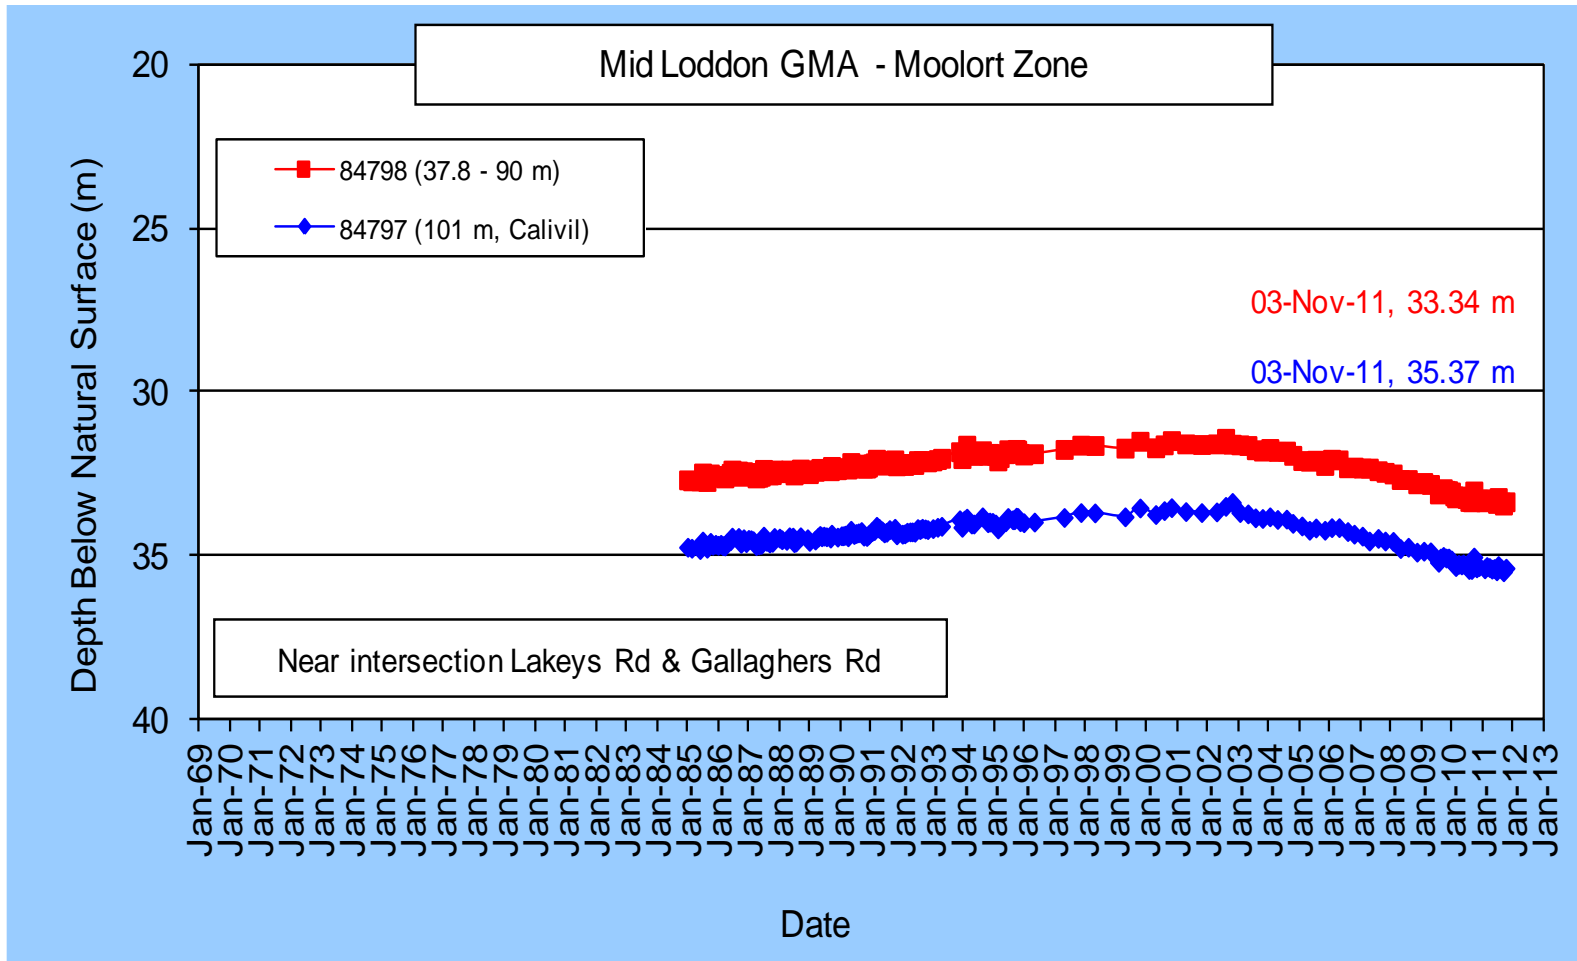

Regional groundwater levels Loddon & Campaspe valleys

Goulburn-Murray Water has plotted groundwater levels for key State observation bores within Water Supply Protection Areas (WSPA) and Groundwater Management Areas (GMA) to inform their customers of changes over time.

Bore 88214, 88238 & 88239

Bore 51640, 51718 & 51719

Bore 84797 & 84798

Bore 138651 & 138652

Mid-Loddon GMA

Mid-Loddon GMA

Mid-Loddon GMA

Mid-Loddon GMA